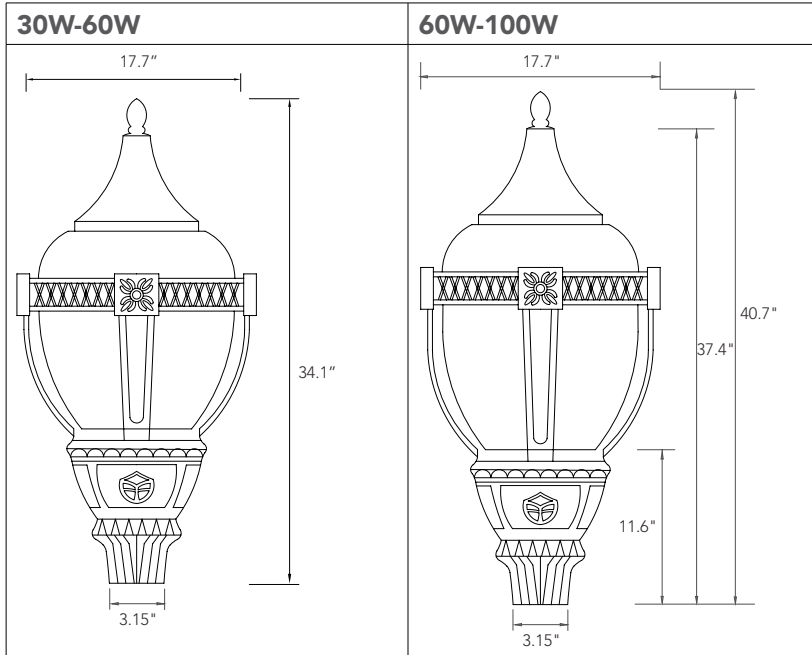

### Dimensions

Item	Diameter	Length
30W-60W	17.7"	34.1"
60W-100W	17.7"	40.7"