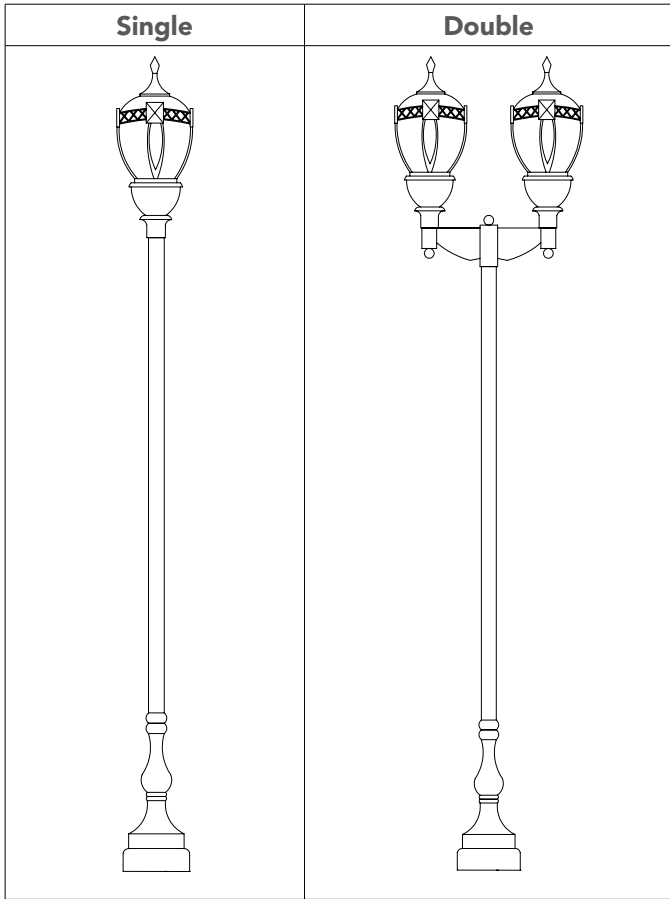

Installation