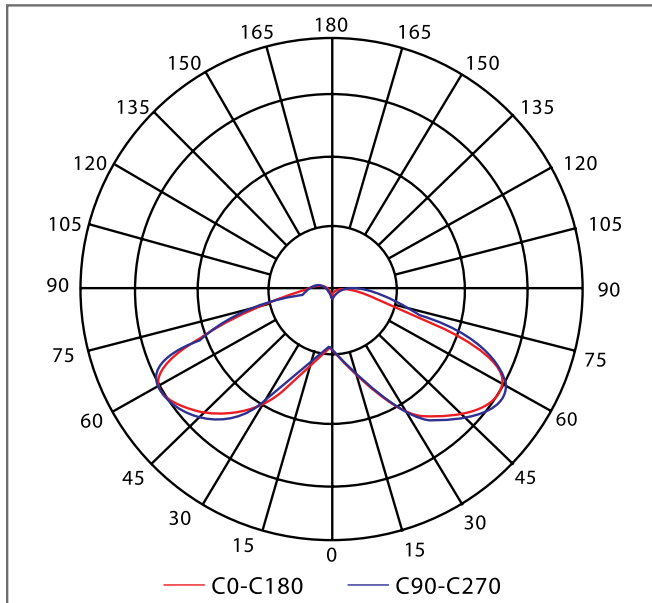

### Dimensions

Item	Diameter	Length
30W-60W	17.7"	34.1"
60W-100W	17.7"	40.7"

### Photometric Data