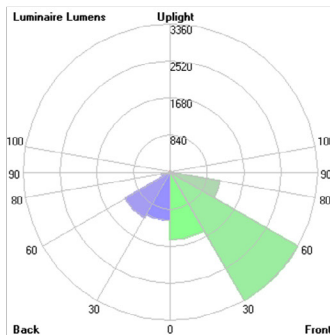

72W Wide Throw

Lum. Classification System (LCS)

LCS Zone	Lumens	%Lamp	%Lum
FL (0-30)	1530.1	17.7	17.7
FM (30-60)	3359.8	38.9	38.9
FH (60-80)	1144.7	13.2	13.2
FVH (80-90)	80.5	0.9	0.9
BL (0-30)	1092.6	12.6	12.6
BM (30-60)	1190.6	13.8	13.8
BH (60-80)	199.3	2.3	2.3
BVH (80-90)	12.1	0.1	0.1
UL (90-100)	4.7	0.1	0.1
UH (100-180)	25.6	0.3	0.3
Total	8640.0	99.9	100.0
BUG Rating	B3-U2-G1