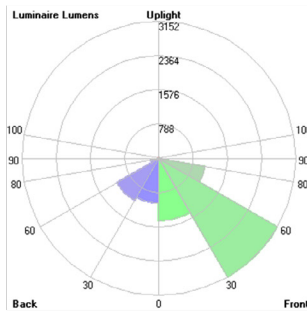

Dimensions

Item	Width	Height	Length
15W/30W/50W/72W	9.25"	7.1"	18.1"

Performance Data

CCT	25W			45W			65W		
	Lumens	Watts	Efficacy	Lumens	Watts	Efficacy	Lumens	Watts	Efficacy
3000K	3085	25.3	122	5771.9	44.4	130	7854.9	65.4	121.8
4000K	3364.9	24.7	136.1	6295.7	43.4	145	8567.7	63.1	136
5000K	3139	25.5	123.1	5873.1	44.8	131.2	7992.6	63.1	122.9

Photometrics

72W Forward Throw

Lum. Classification System (LCS)

LCS Zone	Lumens	%Lamp	%Lum
FL (0-30)	1435.7	17.7	17.7
FM (30-60)	3152.4	38.9	38.9
FH (60-80)	1074.1	13.2	13.2
FVH (80-90)	75.5	0.9	0.9
BL (0-30)	1025.2	12.6	12.6
BM (30-60)	1117.1	13.8	13.8
BH (60-80)	187.0	2.3	2.3
BVH (80-90)	11.4	0.1	0.1
UL (90-100)	4.4	0.1	0.1
UH (100-180)	24.0	0.3	0.3
Total	8106.8	99.9	100.0
BUG Rating	B3-U2-G1		

72W Wide Throw

Lum. Classification System (LCS)

LCS Zone	Lumens	%Lamp	%Lum
FL (0-30)	1530.1	17.7	17.7
FM (30-60)	3359.8	38.9	38.9
FH (60-80)	1144.7	13.2	13.2
FVH (80-90)	80.5	0.9	0.9
BL (0-30)	1092.6	12.6	12.6
BM (30-60)	1190.6	13.8	13.8
BH (60-80)	199.3	2.3	2.3
BVH (80-90)	12.1	0.1	0.1
UL (90-100)	4.7	0.1	0.1
UH (100-180)	25.6	0.3	0.3
Total	8640.0	99.9	100.0
BUG Rating	B3-U2-G1