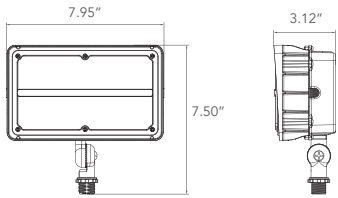

Dimension

Item	Width	Length	Height	Weight
Floodlight (45W) w/ Knuckle Mount	3.12"	7.95"	7.50"	2.932 lb
Floodlight (45W) w/ Yoke Mount	3.12"	8.47"	6.56"	3.527 lb
Floodlight (60W) w/ Knuckle Mount	3.12"	7.95"	7.50"	3.152 lb
Floodlight (60W) w/ Yoke Mount	3.12"	8.47"	6.56"	3.748 lb

Knuckle Mount