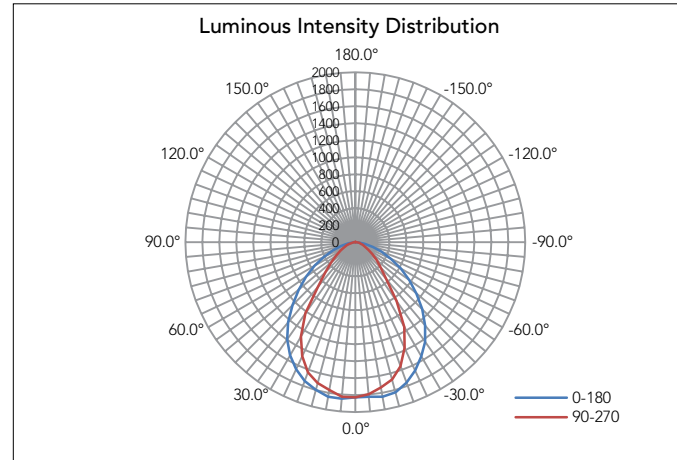

Dimension

Item	Width	Length	Height	Weight
Floodlight (45W) w/ Knuckle Mount	3.12"	7.95"	7.50"	2.932 lb
Floodlight (45W) w/ Yoke Mount	3.12"	8.47"	6.56"	3.527 lb
Floodlight (60W) w/ Knuckle Mount	3.12"	7.95"	7.50"	3.152 lb
Floodlight (60W) w/ Yoke Mount	3.12"	8.47"	6.56"	3.748 lb

Knuckle Mount

Yoke Mount

Mounting Options

Knuckle Mount- Die-cast aluminum knuckle provides flexibility in mounting from a variety of areas.

Yoke Mount- Die-cast aluminum yoke is easily adapted to many surfaces and allows easy fixture aiming angles.

Photometrics

45W

60W