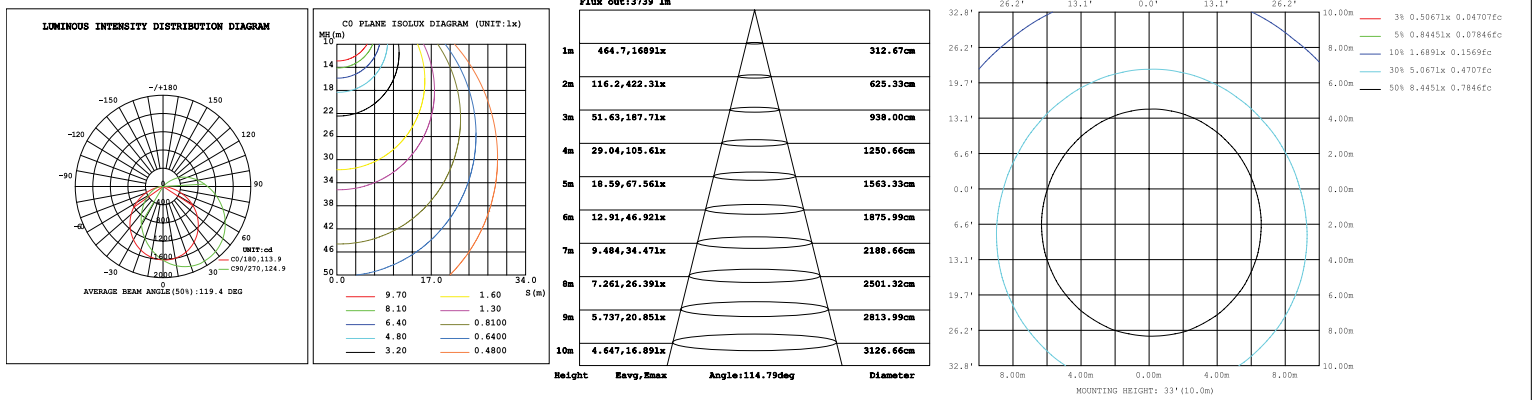

55W - 3500K

55W - 4000K

55W - 5000K

Project Name	
Catalog #	
Job Type	
Prepared By	
Notes	

Fixture Ordering Information

Part #	Wattage	Lumens	Kelvin	Voltage
LL-SW-[35][45][55]-3CCT-UNV	35W 45W 55W	4200/5400/6600	3500K/4000K/5000K	120-277