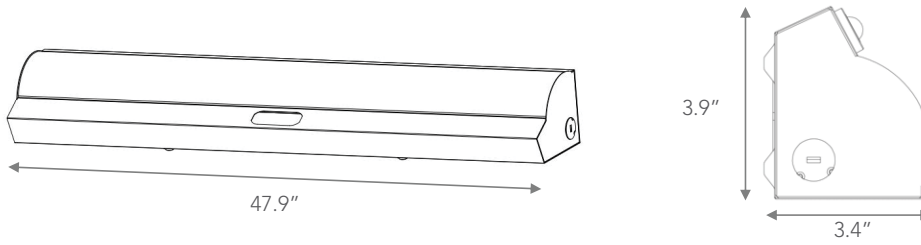

5000K

Lifespan:

Up to 100,000 running hours

Ratings & Certificates

UL Listed for Damp Locations

Dimension

Item	Length	Height	Width	Weight
LL-SW	47.9"	3.9"	3.4"	4.85 lbs

Control