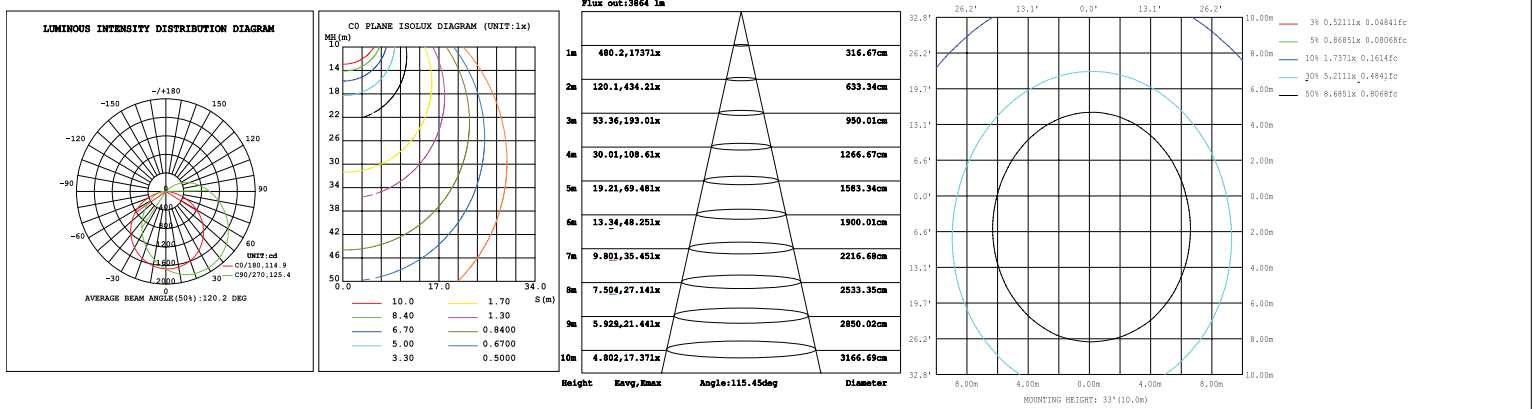

55W - 3500K

55W - 4000K

55W - 5000K

Project Name	
Catalog #	
Job Type	
Prepared By	
Notes	

Fixture Ordering Information

Part #	Wattage	Lumens	Kelvin	Voltage
LL-SW-[35][45][55]-3CCT-UNV	35W 45W 55W	4200/5400/6600	3500K/4000K/5000K	120-277