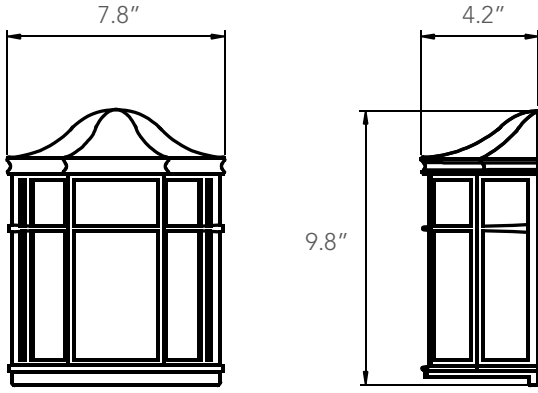

5000K

Ratings & Certificates

ETL/cETL Listed

Damp Location Listed

*CEC Listed, Meets Title24 JA8 Requirements

Dimension

Item	Width	Depth	Height
15W	7.8"	4.2"	9.8"

Project Name	
Catalog #	
Job Type	
Prepared By	
Notes	