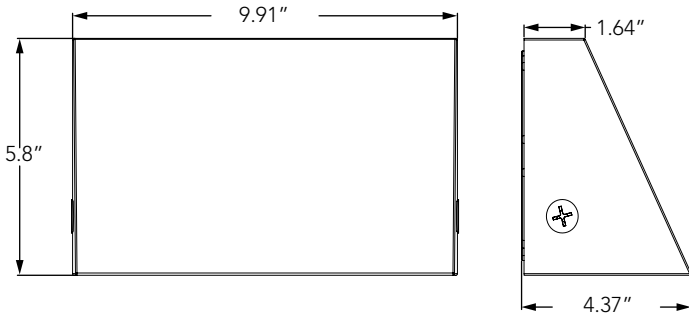

### Dimension

Item	Width	Depth	Height	Weight
Wallpack Medium Full Cutoff	9.91"	4.37"	5.8"	4.28 lb