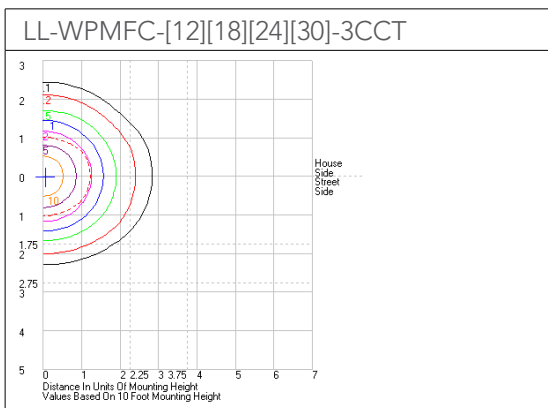

Photometrics