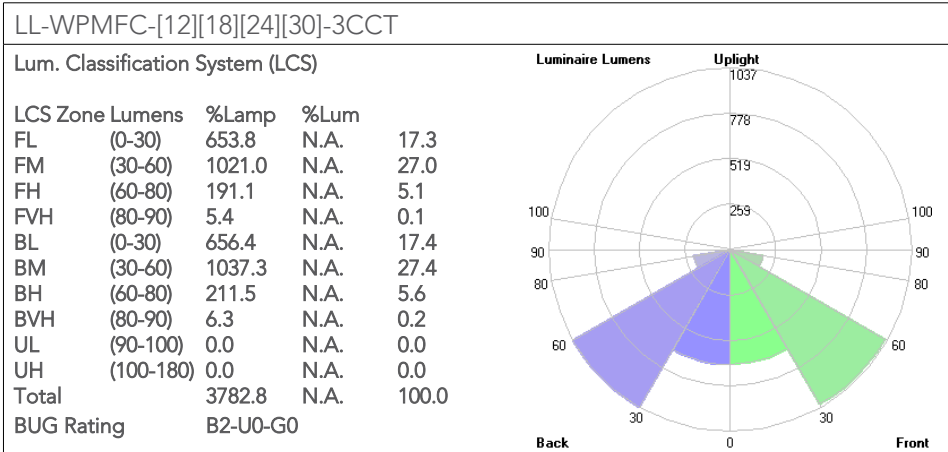

Photometrics