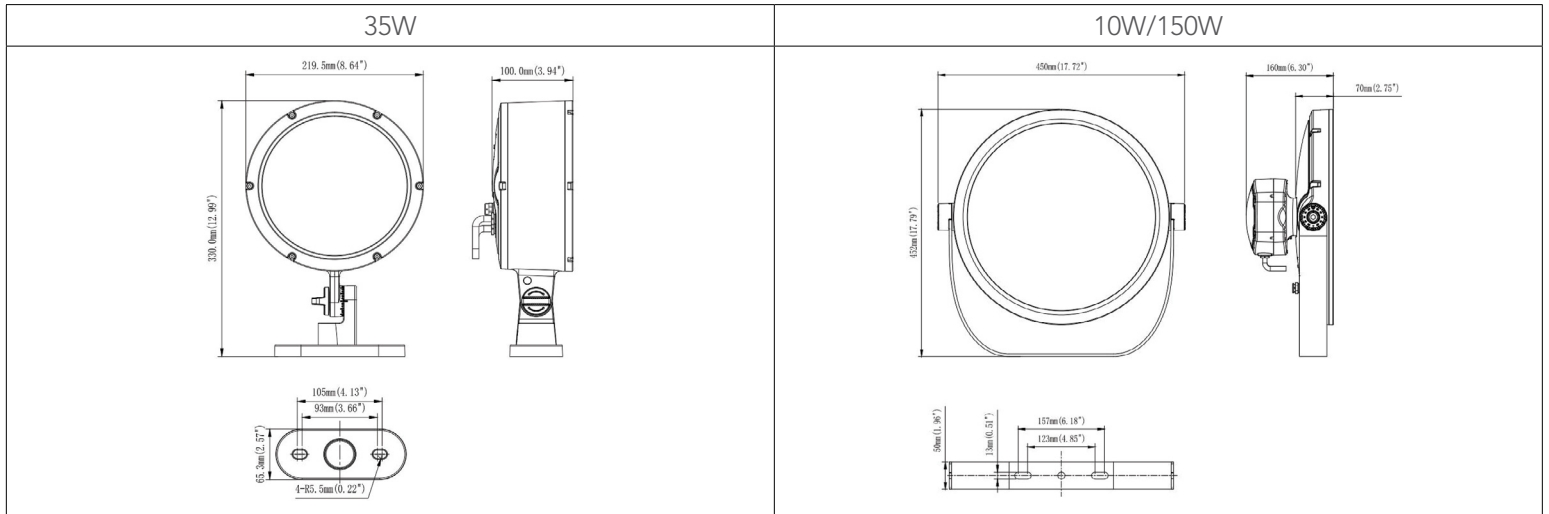

Fixture Information

Size:	35W/100W/150W
Housing:	Aluminum Alloy
Finish:	Powder Coating
Color:	Silver
Mounting:	Base Mounting Bracket Mounting Embrace hoop Mounting Ground spike Mounting
Lens:	PC+PMMA lens
Voltage:	Standard: 120-277V
Operating Temperature:	-30°C to + 50°C (-22°F to 122°F)
Power Factor:	>.92
CRI:	80
Surge Protector:	SOSEN: 10kV lline-earth, 6kV line-line MOSO: 10kV lline-earth, 5kV line-line CZCL: 6kV lline-earth, 4kV line-line
Dimming:	0-10V DMX
Warranty:	10-Year Warranty

ETL Listed
IP66

Dimensions

Item	Width	Length	Height
35W	3.94"	8.64"	12.99"
100W/150W	6.30"	17.72"	17.69"

Photometrics

Mounting

Accessories

Safety Rope	Ground Spike	Visor	Embrace Hoop
			
Clamp Brace			
			

Project Name	
Catalog #	
Job Type	
Prepared By	
Notes	