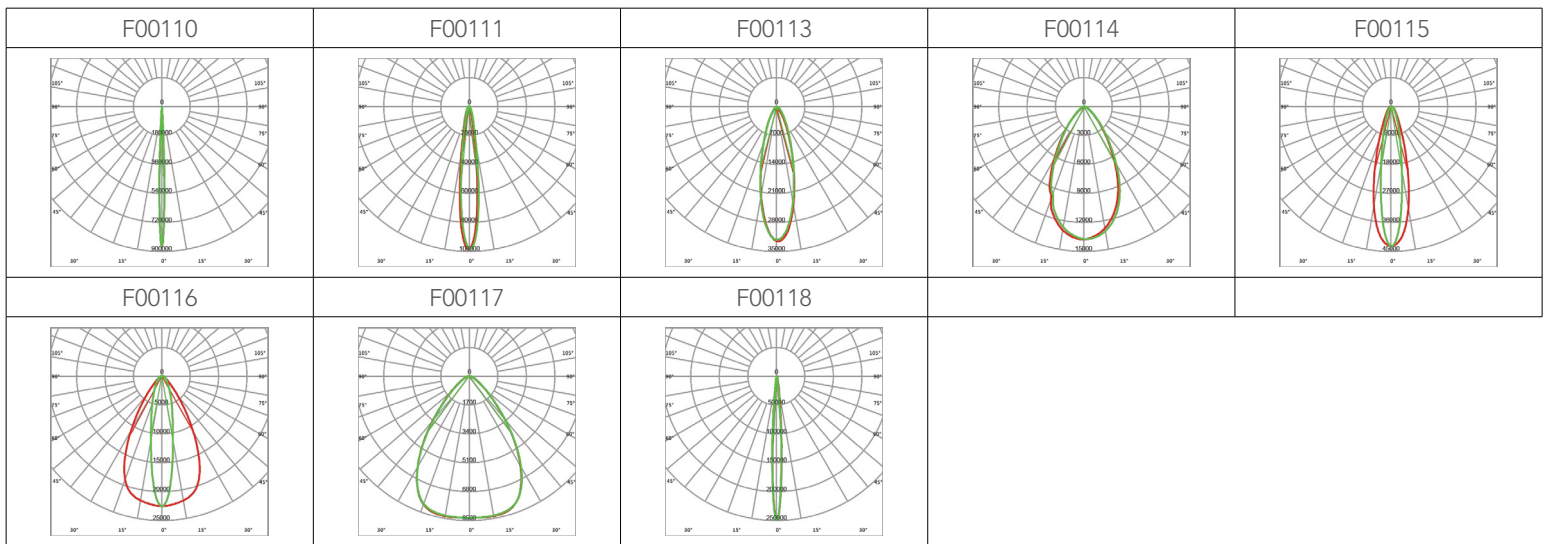

ETL Listed
IP66

Dimensions

Item	Width	Length	Height
35W	3.94"	8.64"	12.99"
100W/150W	6.30"	17.72"	17.69"

Photometrics

Mounting

Accessories

Safety Rope	Ground Spike	Visor	Embrace Hoop
			
Clamp Brace			
			

Project Name	
Catalog #	
Job Type	
Prepared By	
Notes	