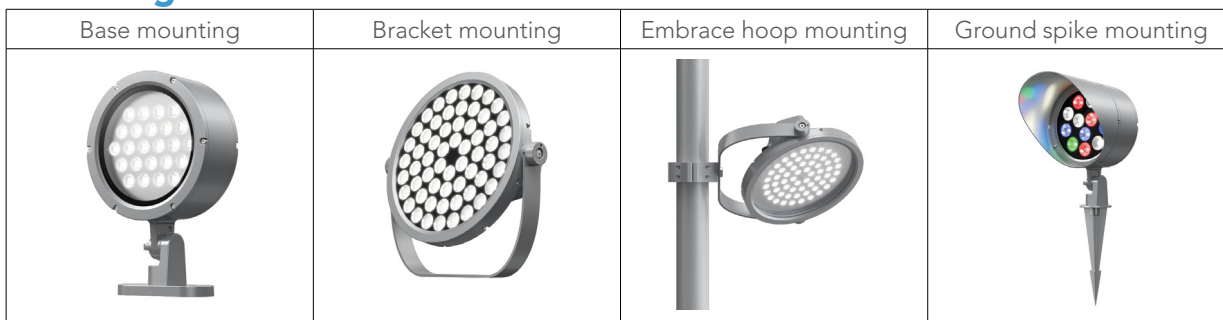

LED Projector Floodlight

Description

The LITELUME™ LED Projector Floodlight (LL-FL39) is designed for landscape lighting, with a variety of beam angles. The lamp has four kinds of light emitting modes, single white, CCT adjustable, RGB and RGBW, as well as four control functions of 0-10V dim, Dali dim, bluetooth control and DMX control, which can ensure normal use in various occasions.

Fixture Information

Size:	35W/100W/150W
Housing:	Aluminum Alloy
Finish:	Powder Coating
Color:	Silver
Mounting:	Base Mounting Bracket Mounting Embrace hoop Mounting Ground spike Mounting
Lens:	PC+PMMA lens
Voltage:	Standard: 120-277V
Operating Temperature:	-30°C to + 50°C (-22°F to 122°F)
Power Factor:	>.92
CRI:	80
Surge Protector:	SOSEN: 10kV lline-earth, 6kV line-line MOSO: 10kV lline-earth, 5kV line-line CZCL: 6kV lline-earth, 4kV line-line
Dimming:	0-10V DMX
Warranty:	10-Year Warranty

ETL Listed
IP66

Dimensions

Item	Width	Length	Height
35W	3.94"	8.64"	12.99"
100W/150W	6.30"	17.72"	17.69"

Photometrics

Mounting

Accessories

Safety Rope	Ground Spike	Visor	Embrace Hoop
			
Clamp Brace			
			

Project Name	
Catalog #	
Job Type	
Prepared By	
Notes	