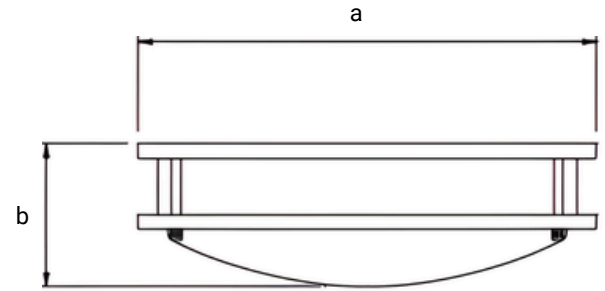

APPLICATIONS

Commercial • Residential • Hospitality • Entertainment

FIXTURE INFORMATION

Size	Housing	Finish	Lens	Mounting		Voltage
18W / 23W 28W / 35W 40W	Die-formed cold-rolled steel	Protective powder coat	Acrylic	Standard: Ceiling Mount Optional: Pendant Mount		Standard: 120V, 120-277V
Dimming		Power Factor	CRI	THD	Warranty	Colors
Standard: No Optional: 0-10V or Triac		.95	80	<20%	10 Year Limited	<ul style="list-style-type: none"> • Black (BK) • Oil rubbed bronze (ORB) • White (WH) • Satin Nickel (SN)

DIMENSIONS		
Item	Diameter (a)	Height (b)
LL-CNE-10	10.0"	4.2"
LL-CNE-12	11.8"	4.2"
LL-CNE-14	14.5"	4.6"
LL-CNE-16	16.0"	4.9"
LL-CNE-18	17.8"	4.9"
LL-CNE-20	20.5"	5.0"
LL-CNE-24	24.1"	5.0"

Styles

Pendant Style A