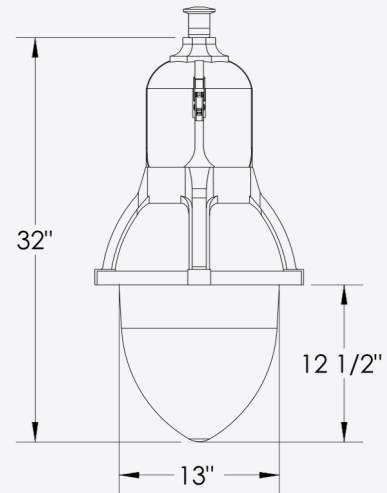

Wattage (Lumen Package)	10W (1L)	15W (2L)	20W (3L)	30W (4L)	40W (5L)	50W (7L)	60W (8L)	70W (9L)	80W (11L)	90W (12L)	105W (14L)	120W (16L)	135W (18L)	155W (21L)	
Size (Dia.)	6"	6"	6"	6"	6"	8"	8"	12"	12"	12"	13"	13"	13"	13"	
Input Watts	10.2	14.6	20.4	30.6	40.8	51.0	56.6	67.9	77.6	87.3	101.9	116.5	131.0	152.9	
Optic	CCT	Delivered Lumens													
F = Type V Clear PC Lens	3K	1,485	1,948	2,598	3,897	5,195	6,494	7,793	9,092	10,390	11,689	13,631	15,585	17,533	20,131
	4K	1,515	1,989	2,652	3,977	5,303	6,628	7,955	9,280	10,606	11,931	13,920	15,908	17,897	20,548
	5K	1,539	2,019	2,692	4,038	5,384	6,729	8,075	9,421	10,767	12,113	14,132	16,151	18,170	20,861
	BUG Rating	B1-U2-G1	B2-U2-G1	B2-U2-G1	B2-U2-G1	B3-U3-G1	B3-U3-G2	B3-U3-G2	B3-U3-G2	B4-U3-G2	B4-U3-G2	B4-U3-G2	B4-U3-G3	B4-U3-G3	B5-U3-G3

Please refer to the fixture's IES file for detailed information. Subject to change.

STYLES

IMP1 - Short Globe, No Skirt	IMP1 - Deep Globe, No Skirt	IMP1 - Short Globe with Skirt	IMP1 - Deep Globe with Skirt
			
IMP2 - Short Globe, No Skirt	IMP2 - Deep Globe, No Skirt	IMP2 - Short Globe with Skirt	IMP2 - Deep Globe with Skirt
			

Imperious Decorative Pendant - Made in USA - Delaware

IMP1 DIMENSIONS

IMP1 - Short Globe, No Skirt

IMP1 - Deep Globe, No Skirt

IMP1 - Short Globe with Skirt

IMP1 - Deep Globe with Skirt

Imperious Decorative Pendant - Made in USA - Delaware

IMP2 DIMENSIONS

IMP2 - Short Globe, No Skirt

IMP2 - Deep Globe, No Skirt

IMP2 - Short Globe with Skirt

IMP2 - Deep Globe with Skirt

Imperious Decorative Pendant - Made in USA - Delaware

PROJECT NAME	
CATALOG #	
JOB TYPE	
PREPARED BY	
NOTES	