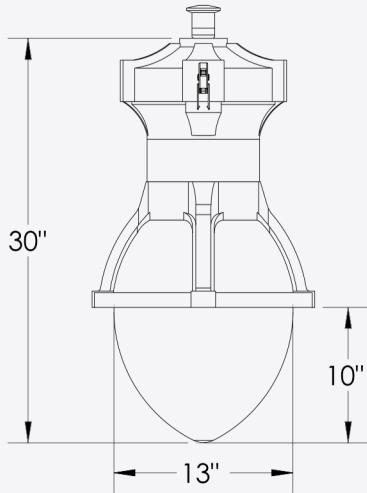

Wattage (Lumen Package)	10W (1L)	15W (2L)	20W (3L)	30W (4L)	40W (5L)	50W (7L)	60W (8L)	70W (9L)	80W (11L)	90W (12L)	105W (14L)	120W (16L)	135W (18L)	155W (21L)	
Size (Dia.)	6"	6"	6"	6"	6"	8"	8"	12"	12"	12"	13"	13"	13"	13"	
Input Watts	10.2	14.6	20.4	30.6	40.8	51.0	56.6	67.9	77.6	87.3	101.9	116.5	131.0	152.9	
Optic	CCT	Delivered Lumens													
F = Type V Clear PC Lens	3K	1,485	1,948	2,598	3,897	5,195	6,494	7,793	9,092	10,390	11,689	13,631	15,585	17,533	20,131
	4K	1,515	1,989	2,652	3,977	5,303	6,628	7,955	9,280	10,606	11,931	13,920	15,908	17,897	20,548
	5K	1,539	2,019	2,692	4,038	5,384	6,729	8,075	9,421	10,767	12,113	14,132	16,151	18,170	20,861
	BUG Rating	B1-U2-G1	B2-U2-G1	B2-U2-G1	B2-U2-G1	B3-U3-G1	B3-U3-G2	B3-U3-G2	B3-U3-G2	B4-U3-G2	B4-U3-G2	B4-U3-G2	B4-U3-G3	B4-U3-G3	B5-U3-G3

Please refer to the fixture's IES file for detailed information. Subject to change.

STYLES

IMP1 - Short Globe, No Skirt	IMP1 - Deep Globe, No Skirt	IMP1 - Short Globe with Skirt	IMP1 - Deep Globe with Skirt
			
IMP2 - Short Globe, No Skirt	IMP2 - Deep Globe, No Skirt	IMP2 - Short Globe with Skirt	IMP2 - Deep Globe with Skirt
			

Imperious Decorative Pendant - Made in USA - Delaware

IMP1 DIMENSIONS

IMP1 - Short Globe, No Skirt

IMP1 - Deep Globe, No Skirt

IMP1 - Short Globe with Skirt

IMP1 - Deep Globe with Skirt

Imperious Decorative Pendant - Made in USA - Delaware

IMP2 DIMENSIONS

IMP2 - Short Globe, No Skirt

IMP2 - Deep Globe, No Skirt

IMP2 - Short Globe with Skirt

IMP2 - Deep Globe with Skirt

Imperious Decorative Pendant - Made in USA - Delaware

PROJECT NAME	
CATALOG #	
JOB TYPE	
PREPARED BY	
NOTES	