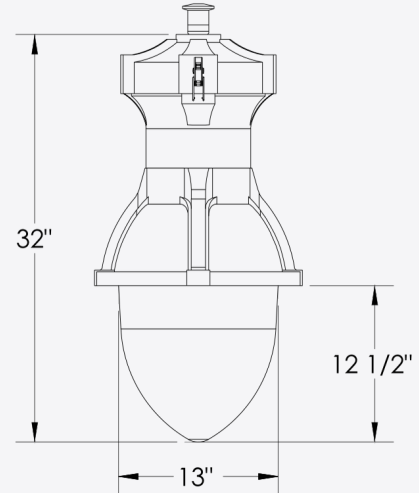

Wattage (Lumen Package)	10W (1L)	15W (2L)	20W (3L)	30W (4L)	40W (5L)	50W (7L)	60W (8L)	70W (9L)	80W (11L)	90W (12L)	105W (14L)	120W (16L)	135W (18L)	155W (21L)	
Size (Dia.)	6"	6"	6"	6"	6"	8"	8"	12"	12"	12"	13"	13"	13"	13"	
Input Watts	10.2	14.6	20.4	30.6	40.8	51.0	56.6	67.9	77.6	87.3	101.9	116.5	131.0	152.9	
Optic	CCT	Delivered Lumens													
F = Type V Clear PC Lens	3K	1,485	1,948	2,598	3,897	5,195	6,494	7,793	9,092	10,390	11,689	13,631	15,585	17,533	20,131
	4K	1,515	1,989	2,652	3,977	5,303	6,628	7,955	9,280	10,606	11,931	13,920	15,908	17,897	20,548
	5K	1,539	2,019	2,692	4,038	5,384	6,729	8,075	9,421	10,767	12,113	14,132	16,151	18,170	20,861
	BUG Rating	B1-U2-G1	B2-U2-G1	B2-U2-G1	B2-U2-G1	B3-U3-G1	B3-U3-G2	B3-U3-G2	B3-U3-G2	B4-U3-G2	B4-U3-G2	B4-U3-G2	B4-U3-G3	B4-U3-G3	B5-U3-G3

Please refer to the fixture's IES file for detailed information. Subject to change.

STYLES

IMP1 - Short Globe, No Skirt	IMP1 - Deep Globe, No Skirt	IMP1 - Short Globe with Skirt	IMP1 - Deep Globe with Skirt
			
IMP2 - Short Globe, No Skirt	IMP2 - Deep Globe, No Skirt	IMP2 - Short Globe with Skirt	IMP2 - Deep Globe with Skirt
			

Imperious Decorative Pendant - Made in USA - Delaware

IMP1 DIMENSIONS

IMP1 - Short Globe, No Skirt

IMP1 - Deep Globe, No Skirt

IMP1 - Short Globe with Skirt

IMP1 - Deep Globe with Skirt

Imperious Decorative Pendant - Made in USA - Delaware

IMP2 DIMENSIONS

IMP2 - Short Globe, No Skirt

IMP2 - Deep Globe, No Skirt

IMP2 - Short Globe with Skirt

IMP2 - Deep Globe with Skirt

Imperious Decorative Pendant - Made in USA - Delaware

PROJECT NAME	
CATALOG #	
JOB TYPE	
PREPARED BY	
NOTES	