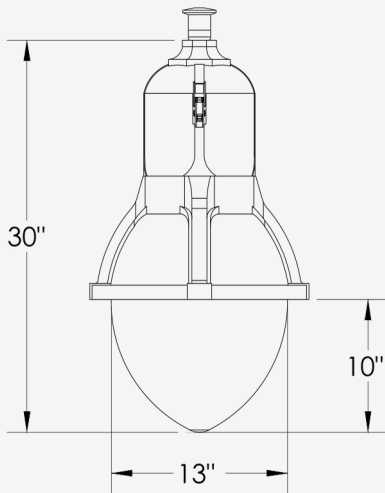

Wattage (Lumen Package)	10W (1L)	15W (2L)	20W (3L)	30W (4L)	40W (5L)	50W (7L)	60W (8L)	70W (9L)	80W (11L)	90W (12L)	105W (14L)	120W (16L)	135W (18L)	155W (21L)	
Size (Dia.)	6"	6"	6"	6"	6"	8"	8"	12"	12"	12"	13"	13"	13"	13"	
Input Watts	10.2	14.6	20.4	30.6	40.8	51.0	56.6	67.9	77.6	87.3	101.9	116.5	131.0	152.9	
Optic	CCT	Delivered Lumens													
F = Type V Clear PC Lens	3K	1,485	1,948	2,598	3,897	5,195	6,494	7,793	9,092	10,390	11,689	13,631	15,585	17,533	20,131
	4K	1,515	1,989	2,652	3,977	5,303	6,628	7,955	9,280	10,606	11,931	13,920	15,908	17,897	20,548
	5K	1,539	2,019	2,692	4,038	5,384	6,729	8,075	9,421	10,767	12,113	14,132	16,151	18,170	20,861
	BUG Rating	B1-U2-G1	B2-U2-G1	B2-U2-G1	B2-U2-G1	B3-U3-G1	B3-U3-G2	B3-U3-G2	B3-U3-G2	B4-U3-G2	B4-U3-G2	B4-U3-G2	B4-U3-G3	B4-U3-G3	B5-U3-G3

Please refer to the fixture's IES file for detailed information. Subject to change.

STYLES

IMP1 - Short Globe, No Skirt	IMP1 - Deep Globe, No Skirt	IMP1 - Short Globe with Skirt	IMP1 - Deep Globe with Skirt
			
IMP2 - Short Globe, No Skirt	IMP2 - Deep Globe, No Skirt	IMP2 - Short Globe with Skirt	IMP2 - Deep Globe with Skirt
			

Imperious Decorative Pendant - Made in USA - Delaware

IMP1 DIMENSIONS

IMP1 - Short Globe, No Skirt

IMP1 - Deep Globe, No Skirt

IMP1 - Short Globe with Skirt

IMP1 - Deep Globe with Skirt

Imperious Decorative Pendant - Made in USA - Delaware

IMP2 DIMENSIONS

IMP2 - Short Globe, No Skirt

IMP2 - Deep Globe, No Skirt

IMP2 - Short Globe with Skirt

IMP2 - Deep Globe with Skirt

Imperious Decorative Pendant - Made in USA - Delaware

PROJECT NAME	
CATALOG #	
JOB TYPE	
PREPARED BY	
NOTES	