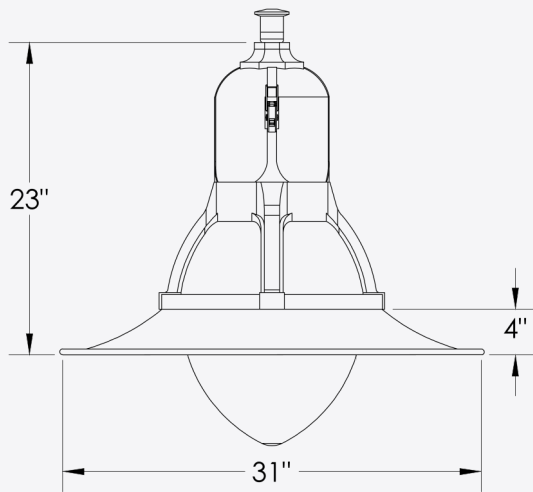

Please refer to the fixture's IES file for detailed information. Subject to change.

STYLES

IMP1 - Short Globe, No Skirt	IMP1 - Deep Globe, No Skirt	IMP1 - Short Globe with Skirt	IMP1 - Deep Globe with Skirt
			
IMP2 - Short Globe, No Skirt	IMP2 - Deep Globe, No Skirt	IMP2 - Short Globe with Skirt	IMP2 - Deep Globe with Skirt
			

Imperious Decorative Pendant - Made in USA - Delaware

IMP1 DIMENSIONS

IMP1 - Short Globe, No Skirt

IMP1 - Deep Globe, No Skirt

IMP1 - Short Globe with Skirt

IMP1 - Deep Globe with Skirt

Imperious Decorative Pendant - Made in USA - Delaware

IMP2 DIMENSIONS

IMP2 - Short Globe, No Skirt

IMP2 - Deep Globe, No Skirt

IMP2 - Short Globe with Skirt

IMP2 - Deep Globe with Skirt

Imperious Decorative Pendant - Made in USA - Delaware

PROJECT NAME	
CATALOG #	
JOB TYPE	
PREPARED BY	
NOTES	