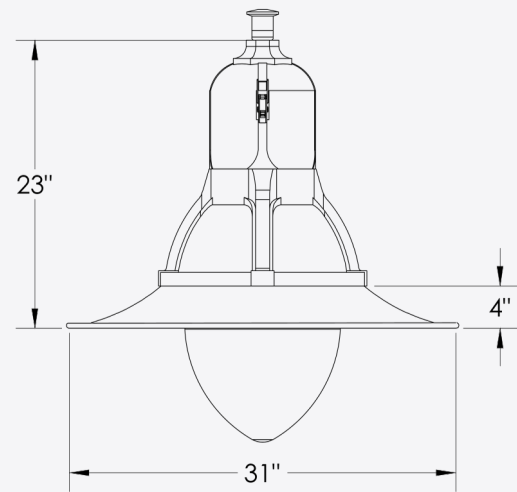

Please refer to the fixture's IES file for detailed information. Subject to change.

STYLES

IMP1 - Short Globe, No Skirt	IMP1 - Deep Globe, No Skirt	IMP1 - Short Globe with Skirt	IMP1 - Deep Globe with Skirt
			
IMP2 - Short Globe, No Skirt	IMP2 - Deep Globe, No Skirt	IMP2 - Short Globe with Skirt	IMP2 - Deep Globe with Skirt
			

Imperious Decorative Pendant - Made in USA - Delaware

IMP1 DIMENSIONS

IMP1 - Short Globe, No Skirt

IMP1 - Deep Globe, No Skirt

IMP1 - Short Globe with Skirt

IMP1 - Deep Globe with Skirt

Imperious Decorative Pendant - Made in USA - Delaware

IMP2 DIMENSIONS

IMP2 - Short Globe, No Skirt

IMP2 - Deep Globe, No Skirt

IMP2 - Short Globe with Skirt

IMP2 - Deep Globe with Skirt

Imperious Decorative Pendant - Made in USA - Delaware

PROJECT NAME	
CATALOG #	
JOB TYPE	
PREPARED BY	
NOTES	