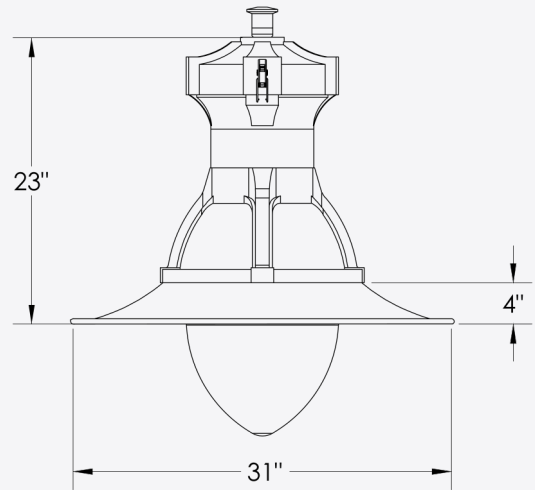

Please refer to the fixture's IES file for detailed information. Subject to change.

STYLES

IMP1 - Short Globe, No Skirt	IMP1 - Deep Globe, No Skirt	IMP1 - Short Globe with Skirt	IMP1 - Deep Globe with Skirt
			
IMP2 - Short Globe, No Skirt	IMP2 - Deep Globe, No Skirt	IMP2 - Short Globe with Skirt	IMP2 - Deep Globe with Skirt
			

Imperious Decorative Pendant - Made in USA - Delaware

IMP1 DIMENSIONS

IMP1 - Short Globe, No Skirt

IMP1 - Deep Globe, No Skirt

IMP1 - Short Globe with Skirt

IMP1 - Deep Globe with Skirt

Imperious Decorative Pendant - Made in USA - Delaware

IMP2 DIMENSIONS

IMP2 - Short Globe, No Skirt

IMP2 - Deep Globe, No Skirt

IMP2 - Short Globe with Skirt

IMP2 - Deep Globe with Skirt

Imperious Decorative Pendant - Made in USA - Delaware

PROJECT NAME	
CATALOG #	
JOB TYPE	
PREPARED BY	
NOTES	