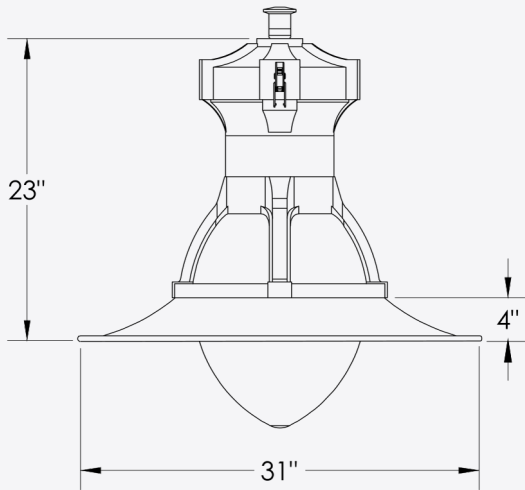

Please refer to the fixture's IES file for detailed information. Subject to change.

STYLES

IMP1 - Short Globe, No Skirt	IMP1 - Deep Globe, No Skirt	IMP1 - Short Globe with Skirt	IMP1 - Deep Globe with Skirt
			
IMP2 - Short Globe, No Skirt	IMP2 - Deep Globe, No Skirt	IMP2 - Short Globe with Skirt	IMP2 - Deep Globe with Skirt
			

Imperious Decorative Pendant - Made in USA - Delaware

IMP1 DIMENSIONS

IMP1 - Short Globe, No Skirt

IMP1 - Deep Globe, No Skirt

IMP1 - Short Globe with Skirt

IMP1 - Deep Globe with Skirt

Imperious Decorative Pendant - Made in USA - Delaware

IMP2 DIMENSIONS

IMP2 - Short Globe, No Skirt

IMP2 - Deep Globe, No Skirt

IMP2 - Short Globe with Skirt

IMP2 - Deep Globe with Skirt

Imperious Decorative Pendant - Made in USA - Delaware

PROJECT NAME	
CATALOG #	
JOB TYPE	
PREPARED BY	
NOTES	