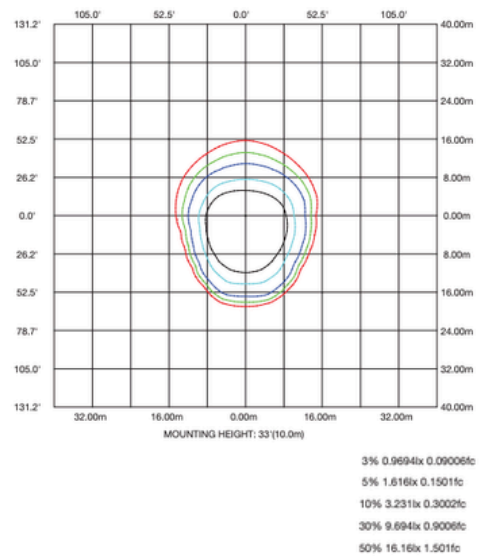

Wall Pack Football Quarter Sphere

PHOTOMETRICS (LL-WPFQS-6L-UNV-50-BZ-PC)

Luminous Intensity Distribution Diagram

Isolux Diagram

PHOTOMETRICS (LL-WPFQS-9L-UNV-50-BZ-PC)

Luminous Intensity Distribution Diagram

Isolux Diagram