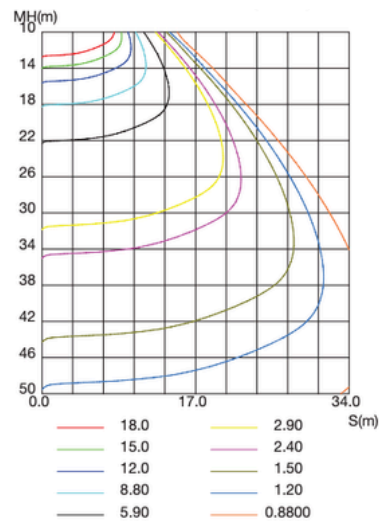

C0 Plane Isolux Diagram (unit:lx)

Isolux Diagram