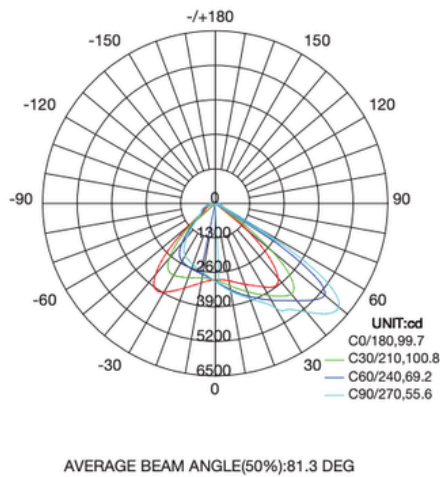

PERFORMANCE DATA

Lumen Output	6330 - 9446 lm
Lumens Per Watt (typical)	140 lm/W
CCT	4000K 5000K
Lifespan	Features Ultra Efficient Driver with up to 100,000 running hours

RATINGS & CERTIFICATES

Dark Sky • IP65 Rated
UL Listed • Wet Location

Photocell is Standard

Wall Pack Football Quarter Sphere

PHOTOMETRICS (LL-WPFQS-6L-UNV-50-BZ-PC)

Luminous Intensity Distribution Diagram

C0 Plane Isolux Diagram (unit:lx)

Isolux Diagram

PHOTOMETRICS (LL-WPFQS-9L-UNV-50-BZ-PC)

Luminous Intensity Distribution Diagram

C0 Plane Isolux Diagram (unit:lx)

Isolux Diagram

Wall Pack Football Quarter Sphere

PROJECT NAME	
CATALOG #	
JOB TYPE	
PREPARED BY	
NOTES	

ORDERING GUIDE

Brand		Fixture Type	Lumen Package	Voltage
LL LITELUME		WPFQS Wall Pack Football Quarter Sphere	6L 6330 Lumens 9L 9446 Lumens	UNV 120-277V
CCT	Finish	Photocell	Accessories	
50 5000K 40 4000K	BZ Bronze WH White BK Black CUS Custom	PC Photocell	EM8 Emergency Battery Back Up 8W EM15 Emergency Battery Backup 15W EM20 Emergency Battery Backup 20W EMC8 Emergency Battery Back Up Cold Weather 8W -4 °F To 140°F EMC15 Emergency Battery Backup Cold Weather 15W -4 °F To 140°F EMC20 Emergency Battery Backup Cold Weather 20W -4 °F To 140°F	