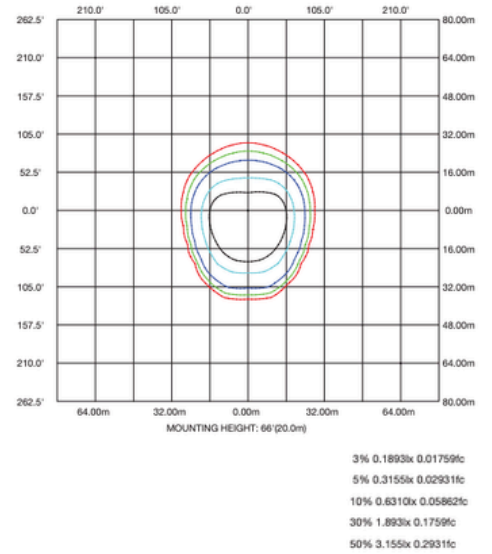

Wall Pack Football Quarter Sphere

DIMENSIONS

Model	Net Weight	Box Dimension
LL-WPFQS-6L-UNV-50-BZ-PC	7.7 lbs	14.96" x 7.68" x 7.87"
LL-WPFQS-9L-UNV-50-BZ-PC	8 lbs	14.96" x 7.68" x 7.87"

PHOTOCELL (STANDARD)

Photocell is Standard

Wall Pack Football Quarter Sphere

PHOTOMETRICS (LL-WPFQS-6L-UNV-50-BZ-PC)

Luminous Intensity Distribution Diagram

C0 Plane Isolux Diagram (unit:lx)

Isolux Diagram

PHOTOMETRICS (LL-WPFQS-9L-UNV-50-BZ-PC)