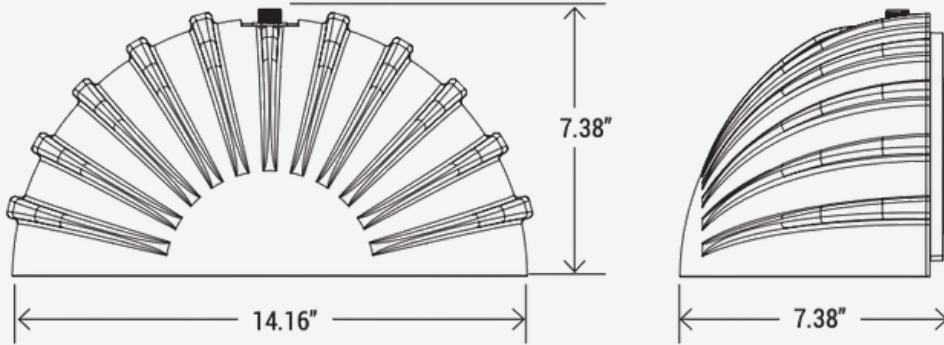

Wall Pack Football Quarter Sphere

DIMENSIONS

Model	Net Weight	Box Dimension
LL-WPFQS-6L-UNV-50-BZ-PC	7.7 lbs	14.96" x 7.68" x 7.87"
LL-WPFQS-9L-UNV-50-BZ-PC	8 lbs	14.96" x 7.68" x 7.87"

PHOTOCELL (STANDARD)