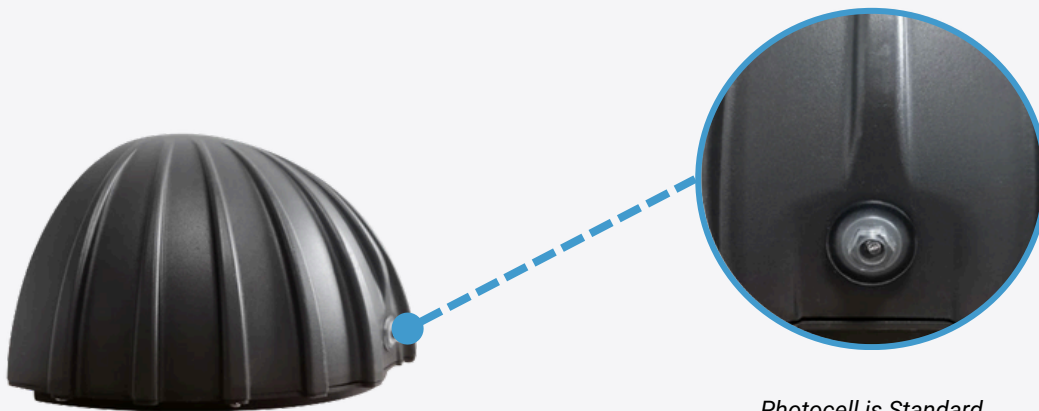

PHOTOCELL (STANDARD)