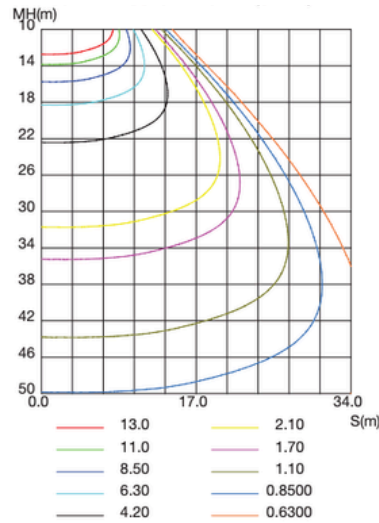

Wall Pack Football Quarter Sphere

DIMENSIONS

Model	Net Weight	Box Dimension
LL-WPFQS-6L-UNV-50-BZ-PC	7.7 lbs	14.96" x 7.68" x 7.87"
LL-WPFQS-9L-UNV-50-BZ-PC	8 lbs	14.96" x 7.68" x 7.87"

PHOTOCELL (STANDARD)

Photocell is Standard

Wall Pack Football Quarter Sphere

PHOTOMETRICS (LL-WPFQS-6L-UNV-50-BZ-PC)

Luminous Intensity Distribution Diagram

C0 Plane Isolux Diagram (unit:lx)

Isolux Diagram

PHOTOMETRICS (LL-WPFQS-9L-UNV-50-BZ-PC)