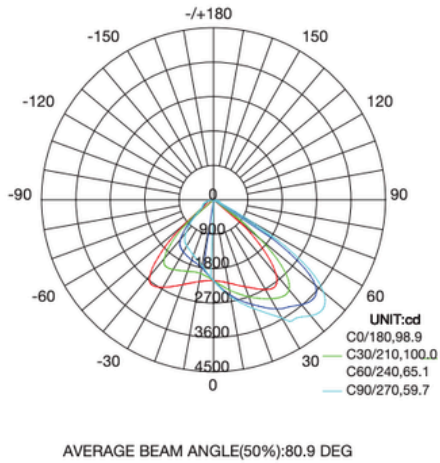

PERFORMANCE DATA

Lumen Output	6330 - 9446 lm
Lumens Per Watt (typical)	140 lm/W
CCT	4000K 5000K
Lifespan	Features Ultra Efficient Driver with up to 100,000 running hours

RATINGS & CERTIFICATES

Dark Sky • IP65 Rated
UL Listed • Wet Location

Wall Pack Football Quarter Sphere

DIMENSIONS

Model	Net Weight	Box Dimension
LL-WPFQS-6L-UNV-50-BZ-PC	7.7 lbs	14.96" x 7.68" x 7.87"
LL-WPFQS-9L-UNV-50-BZ-PC	8 lbs	14.96" x 7.68" x 7.87"

PHOTOCELL (STANDARD)

Photocell is Standard

Wall Pack Football Quarter Sphere

PHOTOMETRICS (LL-WPFQS-6L-UNV-50-BZ-PC)

Luminous Intensity Distribution Diagram

C0 Plane Isolux Diagram (unit:lx)

Isolux Diagram

PHOTOMETRICS (LL-WPFQS-9L-UNV-50-BZ-PC)