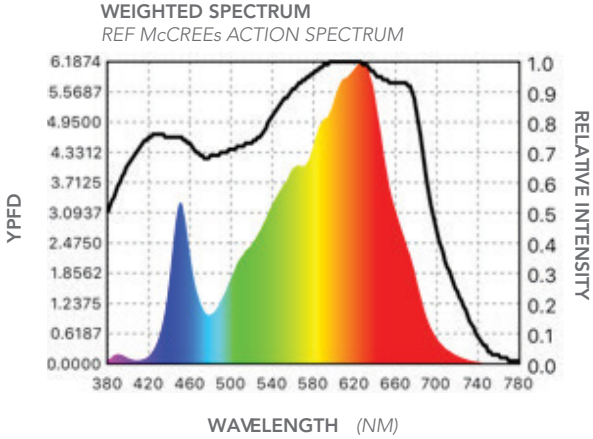

Features:

- Industry Leading Performance
- Industry Standard Footprint
- Fully Customizable to Suit Individual Growing Styles
- Natural White Light
- Patented Tunable Spectrum (USPN 9,820,447; 10,159,198; CAPN CA2994308C)
- Optional 385nm/660nm Kicker
- Powder Coated Aluminum Housing
- UL8800 Horticultural Approval
- Made in the USA

Warranty/Listing:

- 10-year standard warranty.

Dimensions:

Specifications:

Light Source	L/H/W Weight
LED	33" / 2.5" / 36" 22lbs
Spectra	Mounting Height
Multi-White Daylight Analog	18 Inches Above Canopy
Spectra Efficacy (660W)	Operating Temperature
2.34 μmol/J	0°C - 40°C
PPF (660W)	Thermal Management
1388 μmol	Passive Connection
Input Power	Dimming
660W MAX	0-10V / PWM / Dim-to-Off
Input Voltage / Current (660W)	Lifetime per TM21 L70 / L90
120 @5.5A 240 @ 2.8A 277 @ 2.4A	80K hrs / 35K hrs

Length	Height	Width	Weight
33"	2.5"	36"	22 lbs.

Electrical Data:

	WAVELENGTH RANGE (NM)	PHOTON FLUX (UMOL/SEC)
UVA	380 - 390	3.01678
	390 - 400	1.942521
	400 - 410	0.612087
	410 - 420	0.949889
VIOLET	420 - 430	3.460108
	430 - 440	12.0363
	440 - 450	38.19757
	450 - 460	46.98837
BLUE	460 - 470	28.05731
	470 - 480	18.29606
	480 - 490	18.3791
	490 - 500	25.25107
CYAN	500 - 510	34.62888
	510 - 520	42.18497
	520 - 530	47.46799
	530 - 540	51.72017
GREEN	540 - 550	56.16792
	550 - 560	61.78926
	560 - 570	69.103
	570 - 580	77.60798
YELLOW	580 - 590	85.98498

	WAVELENGTH RANGE (NM)	PHOTON FLUX (UMOL/SEC)
ORANGE	590 - 600	92.38846
	600 - 610	94.54355
	610 - 620	92.10387
	620 - 630	85.1003
RED	630 - 640	75.21533
	640 - 650	63.24295
	650 - 660	51.55666
	660 - 670	40.30801
	670 - 680	30.99211
	680 - 690	23.94367
	690 - 700	18.00129
	700 - 710	13.42406
INFRARED	710 - 720	9.884298
	720 - 730	7.291906
	730 - 740	5.425936
	740 - 750	4.064828
	750 - 760	3.045051
	760 - 770	2.32743
	770 - 780	1.872185