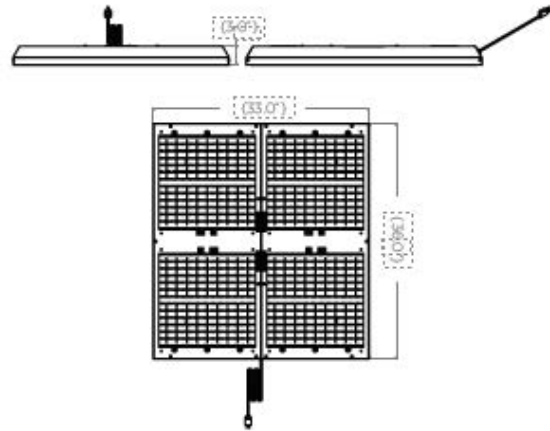

Features:

- Industry Leading Performance
- Industry Standard Footprint
- Fully Customizable to Suit Individual Growing Styles
- Natural White Light
- Patented Tunable Spectrum (USPN 9,820,447; 10,159,198; CAPN CA2994308C)
- Optional 385nm/660nm Kicker
- Powder Coated Aluminum Housing
- UL8800 Horticultural Approval
- Made in the USA

Warranty/Listing:

- 10-year standard warranty.

Dimensions:

Specifications:

Light Source	L/H/W Weight
LED	33" / 2.5" / 36" 22lbs
Spectra	Mounting Height
Multi-White Daylight Analog	18 Inches Above Canopy
Spectra Efficacy (660W)	Operating Temperature
2.34 μmol/J	0°C - 40°C
PPF (660W)	Thermal Management
1388 μmol	Passive Connection
Input Power	Dimming
660W MAX	0-10V / PWM / Dim-to-Off
Input Voltage / Current (660W)	Lifetime per TM21 L70 / L90
120 @5.5A 240 @ 2.8A 277 @ 2.4A	80K hrs / 35K hrs

Length	Height	Width	Weight
33"	2.5"	36"	22 lbs.

Electrical Data:

	WAVELENGTH RANGE (NM)	PHOTON FLUX (UMOL/SEC)
UVA	380 - 390	3.01678
	390 - 400	1.942521
	400 - 410	0.612087
	410 - 420	0.949889
VIOLET	420 - 430	3.460108
	430 - 440	12.0363
	440 - 450	38.19757
	450 - 460	46.98837
BLUE	460 - 470	28.05731
	470 - 480	18.29606
	480 - 490	18.3791
	490 - 500	25.25107
CYAN	500 - 510	34.62888
	510 - 520	42.18497
	520 - 530	47.46799
	530 - 540	51.72017
GREEN	540 - 550	56.16792
	550 - 560	61.78926
	560 - 570	69.103
	570 - 580	77.60798
YELLOW	580 - 590	85.98498