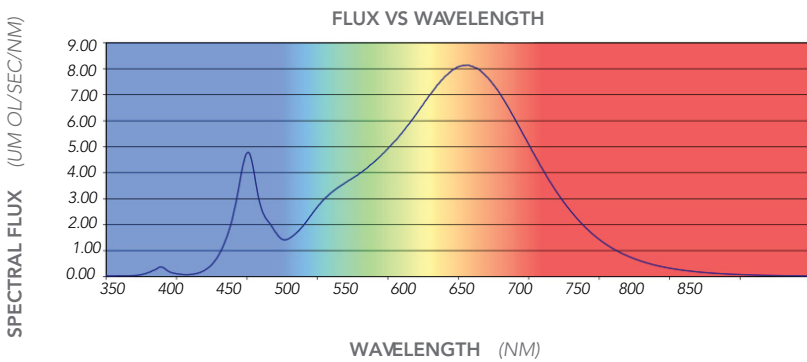

Features:

- Industry Leading Performance
- Industry Standard Footprint
- Fully Customizable to Suit Individual Growing Styles
- Natural White Light
- Patented Tunable Spectrum (USPN 9,820,447; 10,159,198; CAPN CA2994308C)
- Optional 385nm/660nm Kicker
- Powder Coated Aluminum Housing
- UL8800 Horticultural Approval
- Made in the USA

Warranty/Listing:

- 10-year standard warranty.

Dimensions:

Specifications:

Light Source	L/H/W Weight
LED	33" / 2.5" / 36" 22lbs
Spectra	Mounting Height
Multi-White Daylight Analog	18 Inches Above Canopy
Spectra Efficacy (660W)	Operating Temperature
2.34 μmol/J	0°C - 40°C
PPF (660W)	Thermal Management
1388 μmol	Passive Connection
Input Power	Dimming
660W MAX	0-10V / PWM / Dim-to-Off
Input Voltage / Current (660W)	Lifetime per TM21 L70 / L90
120 @5.5A 240 @ 2.8A 277 @ 2.4A	80K hrs / 35K hrs

Length	Height	Width	Weight
33"	2.5"	36"	22 lbs.

Electrical Data:

	WAVELENGTH RANGE (NM)	PHOTON FLUX (UMOL/SEC)
UVA	380 - 390	3.01678
	390 - 400	1.942521
	400 - 410	0.612087
	410 - 420	0.949889
VIOLET	420 - 430	3.460108
	430 - 440	12.0363
	440 - 450	38.19757
	450 - 460	46.98837
BLUE	460 - 470	28.05731
	470 - 480	18.29606
	480 - 490	18.3791
	490 - 500	25.25107
CYAN	500 - 510	34.62888
	510 - 520	42.18497
	520 - 530	47.46799
	530 - 540	51.72017
GREEN	540 - 550	56.16792
	550 - 560	61.78926
	560 - 570	69.103
	570 - 580	77.60798
YELLOW	580 - 590	85.98498

	WAVELENGTH RANGE (NM)	PHOTON FLUX (UMOL/SEC)
ORANGE	590 - 600	92.38846
	600 - 610	94.54355
	610 - 620	92.10387
	620 - 630	85.1003
RED	630 - 640	75.21533
	640 - 650	63.24295
	650 - 660	51.55666
	660 - 670	40.30801
	670 - 680	30.99211
	680 - 690	23.94367
	690 - 700	18.00129
	700 - 710	13.42406
INFRARED	710 - 720	9.884298
	720 - 730	7.291906
	730 - 740	5.425936
	740 - 750	4.064828
	750 - 760	3.045051
	760 - 770	2.32743
	770 - 780	1.872185