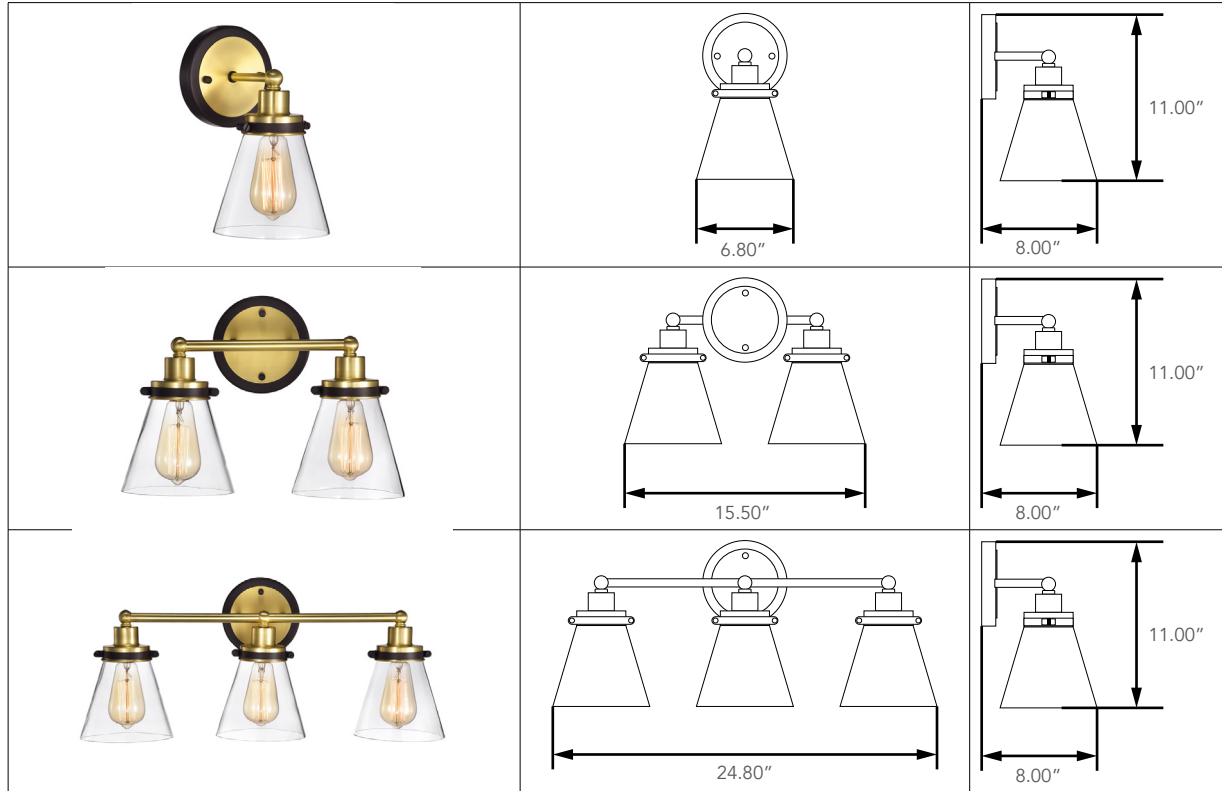

Vanity Marina Series

Description

The LITELUME™ Vanity Marina Series (LL-VM1, VM2 and VM3) features a die-formed cold rolled steel housing with dark bronze & antique brass finish for a semi vintage marina look. Featuring 1, 2 or 3 x 8w bulbs in 2700k, high power factor and low THD.

Applications: Hallways, Vanity lighting.

Fixture Information

Size:	8W (1 x 8W Bulb) 16W (2 x 8W Bulb) 24W (3 X 8W Bulb)
Lamp Base:	E26
Housing:	Die-formed cold rolled steel
Finish:	Protective powder coat
Color:	Standard: Dark Bronze / Antique Brass (DBAB)
Mounting:	Standard: Wall Mount
Lens:	Clear Glass
CRI:	80
Power Factor:	.90
Voltage:	Standard: 120V
Warranty:	10-Year Limited Warranty

ETL/cETL Listed
Damp Location Listed

Dimension

Item	Width	Height	Depth
8W	6.80"	11.00"	8.00"
16W	15.50"	11.00"	8.00"
24W	24.80"	11.00"	8.00"

Project Name	
Catalog #	
Job Type	
Prepared By	
Notes	

Fixture Ordering Information

Part #	Wattage	Lumens	Kelvin	Voltage	Color
LL-VM1-8-27-120-DBAB	8	640	2700	120	Dark Bronze, Antique Brass
LL-VM2-16-27-120-DBAB	16	1280	2700	120	Dark Bronze, Antique Brass
LL-VM3-24-27-120-DBAB	24	1920	2700	120	Dark Bronze, Antique Brass