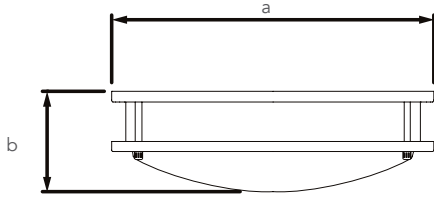

MCT 3000K/3500K/4000K SELECTABLE

Ratings & Certificates

ETL/cETL Listed

Damp Location Listed

Dimension

Item	Diameter (a)	Height (b)
12W/18W	11.9"	3.2"
25W	14.5"	3.5"
32W	17.8"	4"

Project Name	
Catalog #	
Job Type	
Prepared By	
Notes	