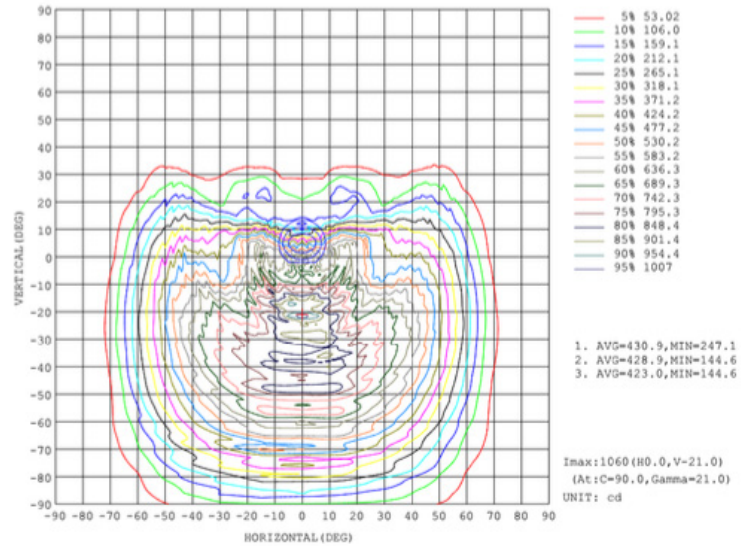

Performance Data

Lumen Output:

1,900 to 2,600 lm

Lumens Per Watt (typical):

102 to 126 lm/W

CCT:

4000K
5000K

Lifespan:

Dimension

Item	Width	Length	Height	Weight
LED Door Pack	3.52"	5.48"	8.38"	1.768 lbs (15W) / 1.85 lbs (25W)

Photometrics 15W, 4000K

15W, 5000K

Project Name	
Catalog #	
Job Type	
Prepared By	
Notes	

Fixture Ordering Information