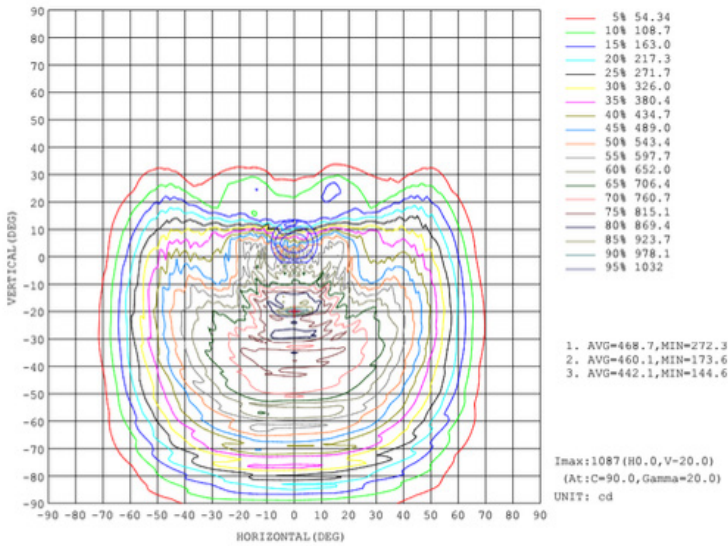

Performance Data

Lumen Output:

1,900 to 2,600 lm

Lumens Per Watt (typical):

102 to 126 lm/W

CCT:

4000K
5000K

Lifespan:

Dimension

Item	Width	Length	Height	Weight
LED Door Pack	3.52"	5.48"	8.38"	1.768 lbs (15W) / 1.85 lbs (25W)

Photometrics 15W, 4000K

15W, 5000K

Project Name	
Catalog #	
Job Type	
Prepared By	
Notes	

Fixture Ordering Information