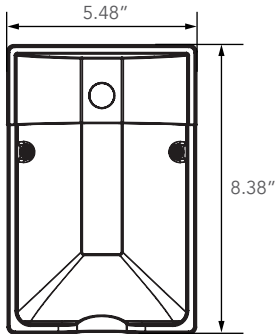

Dimension

Item	Width	Length	Height	Weight
LED Door Pack	3.52"	5.48"	8.38"	1.768 lbs (15W) / 1.85 lbs (25W)

Photometrics 15W, 4000K

15W, 5000K

Project Name	
Catalog #	
Job Type	
Prepared By	
Notes	

Fixture Ordering Information