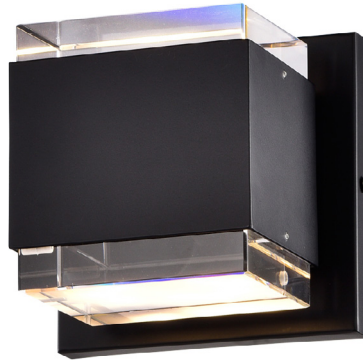

Sconce Block Mood

Description

The LITELUME™ Sconce Block Mood Uplight/Downlight (LL-SBM-UD/LL-SBM-D) luminaire incorporates a simple fresh small form factor design. Features a die-formed cold rolled steel housing in black, with availability to special order in bronze or custom colors with a crystal glass lens. Offering a standard 8w & 10w model in 3000k or 4000k(special order), high power factor and low THD.

Applications: commercial, residential, hospitality and entertainment

Fixture Information

Size:	8W/10W
Housing:	Die-formed cold rolled steel Protective powder coat
Finish:	Standard: Black (BK) Optional Special Order: Bronze (BZ) Optional Special Order: Custom (CUS)
Color:	Standard: Wall Mount
Mounting:	High Crystal Glass
Lens:	80
CRI:	<20%
5)∅	.90
Power Factor:	Standard: 120-277V
Voltage:	10-Year Limited Warranty
Warranty:	

Part #	Wattage	Lumens	Kelvin	Voltage	Color
LL-SBM-10-30-UNV-BK	10	650	3000	120-277	Black

* Please contact LITELUME for all Custom Option Requests

Special Order

Part #	Wattage	Lumens	Kelvin	Voltage	Color
LL-SBM-10-30-UNV-SN	10	650	3000	120-277	Satin Nickel
LL-SBM-10-30-UNV-ORB	10	650	3000	120-277	Oil Rubbed Bronze
LL-SBM-10-30-UNV-CUS	10	650	3000	120-277	Custom