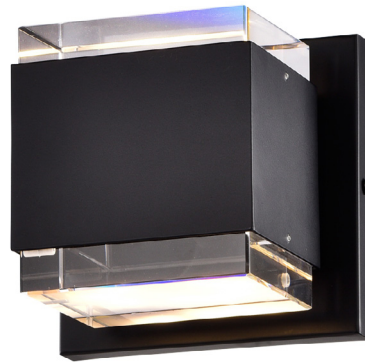

# Sconce Block Mood

## Description

The LITELUME™ Sconce Block Mood Uplight/Downlight (LL-SBM-UD/LL-SBM-D) luminaire incorporates a simple fresh small form factor design. Features a die-formed cold rolled steel housing in black, with availability to special order in bronze or custom colors with a crystal glass lens. Offering a standard 8w & 10w model in 3000k or 4000k(special order), high power factor and low THD.

## Fixture Information

Size:	8W/10W
Housing:	Die-formed cold rolled steel Protective powder coat
Finish:	Standard: Black (BK) Optional Special Order: Bronze (BZ) Optional Special Order: Custom (CUS)
Color:	Standard: Wall Mount
Mounting:	High Crystal Glass
Lens:	80
CRI:	<20%
5)∅	.90
Power Factor:	Standard: 120-277V
Voltage:	10-Year Limited Warranty
Warranty:	

### Lumen Output:

650 lm