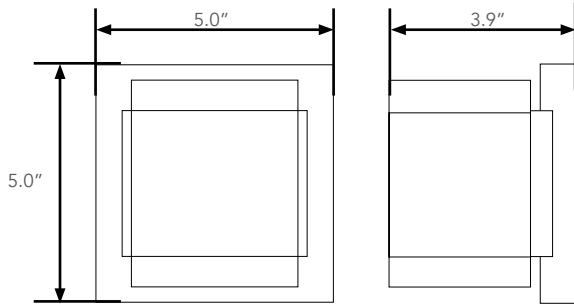

Ratings & Certificates

ETL/cETL Listed
8FU Location ListedADA
Compliant

Dimension

Item	Width	Depth	Height
10W	5.0"	3.9"	5.0"

Project Name	
Catalog #	
Job Type	
Prepared By	
Notes	

Fixture Ordering Information