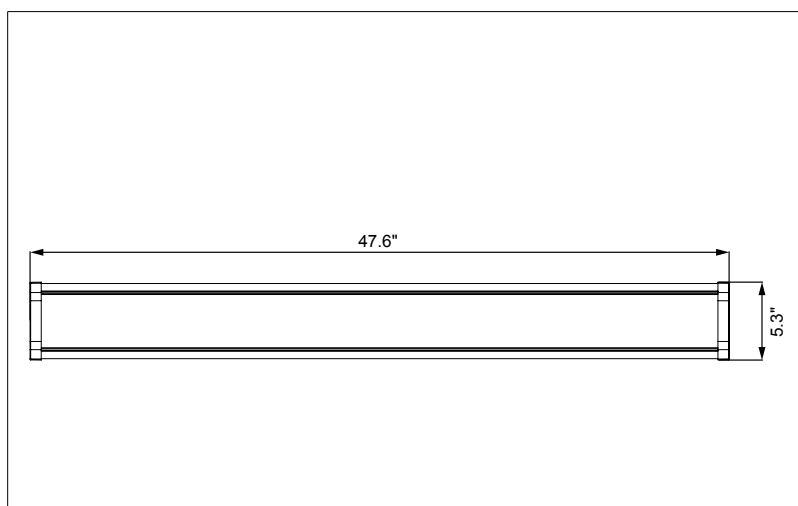

Adjustable Lumen Output and Color

This commercial wrap around features adjustable lumen output for three distinct lumen levels equivalent to various fluorescent lamp combinations. Simply adjust the lamp power to the desired lumen output by sliding the selector switch on top of the fixture.

	Power	Lumens	Color
Low-32W		3936	3500
Med-40W		4800	4000
High-48W		5616	5000