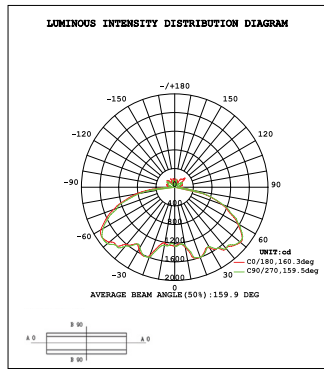

Performance Data

Lumen Output:

4,326 to 9,080 lm

Lumens Per Watt (typical):

130 lm/W

CCT:

4000K
5000K

CCT:

Photometric Data

70W 4000K

70W 5000K

Project Name	
Catalog #	
Job Type	
Prepared By	
Notes	

Fixture Ordering Information

Part #	Wattage	Lumens	Kelvin	Voltage
LL-PGO-[28][42][56][70]-2CCT-UNV-WH	28W/42W/56W/70W	4326/5818/7321/9080	4000K 5000K	120-277