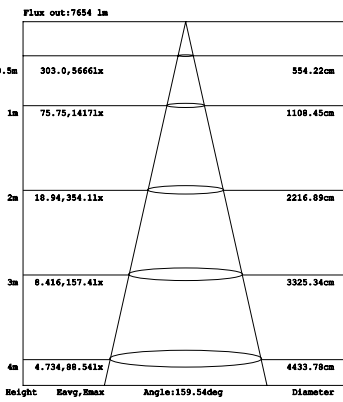

Performance Data

Lumen Output:

4,326 to 9,080 lm

Lumens Per Watt (typical):

130 lm/W

CCT:

4000K
5000K

CCT:

Photometric Data

70W 4000K

70W 5000K

Project Name	
Catalog #	
Job Type	
Prepared By	
Notes	

Fixture Ordering Information

Part #	Wattage	Lumens	Kelvin	Voltage
LL-PGO-[28][42][56][70]-2CCT-UNV-WH	28W/42W/56W/70W	4326/5818/7321/9080	4000K 5000K	120-277