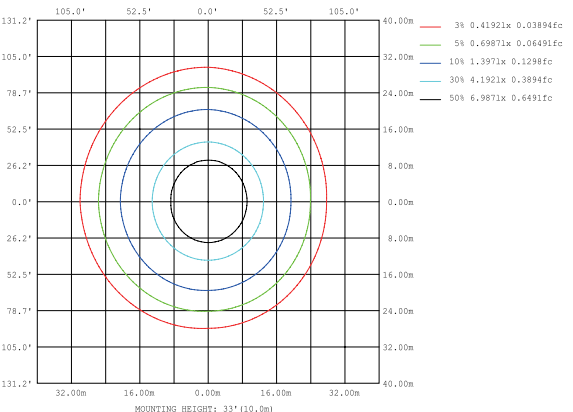

Performance Data

Lumen Output:

4,326 to 9,080 lm

Lumens Per Watt (typical):

130 lm/W

CCT:

4000K
5000K

CCT:

Type V

Lifespan:

Features High performance LED's with up to 100,000 running hours

Ratings & Certificates

UL Listed For Wet Location
IP65 rated
Title 24 Compliant

Dimension

Item	Diameter	Height
PGO	12.6"	4"

Structural Design

Photometric Data

70W 4000K

70W 5000K

Project Name	
Catalog #	
Job Type	
Prepared By	
Notes	

Fixture Ordering Information

Part #	Wattage	Lumens	Kelvin	Voltage
LL-PGO-[28][42][56][70]-2CCT-UNV-WH	28W/42W/56W/70W	4326/5818/7321/9080	4000K 5000K	120-277