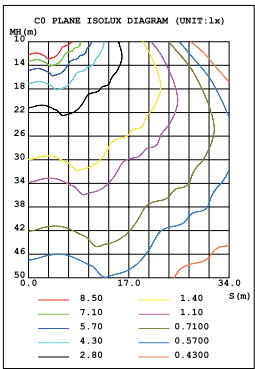

Performance Data

Lumen Output:

4,326 to 9,080 lm

Lumens Per Watt (typical):

130 lm/W

CCT:

4000K
5000K

CCT:

Type V

Lifespan:

Features High performance LED's with up to 100,000 running hours

Ratings & Certificates

UL Listed For Wet Location
IP65 rated
Title 24 Compliant

Dimension

Item	Diameter	Height
PGO	12.6"	4"

Structural Design

Photometric Data

70W 4000K

70W 5000K

Project Name	
Catalog #	
Job Type	
Prepared By	
Notes	

Fixture Ordering Information

Part #	Wattage	Lumens	Kelvin	Voltage
LL-PGO-[28][42][56][70]-2CCT-UNV-WH	28W/42W/56W/70W	4326/5818/7321/9080	4000K 5000K	120-277