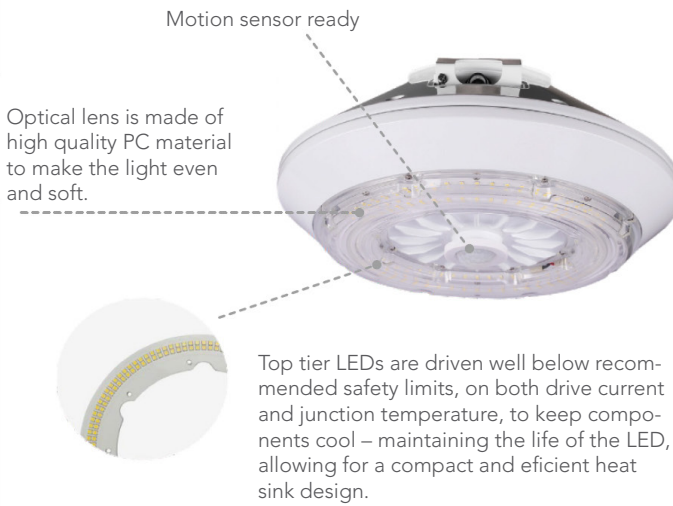

Parking Garage Ocular

Description

The LITELUME™ LED Parking Garage Ocular (LL-PGO) is a low profile luminaire constructed with a IP65 rated one piece die cast housing suitable for both indoor and outdoor applications. Visually comfortable with 11.4% up light to provide enhance uniformity. Featuring a proprietary optical system with anti-glare lens making this fixture ideal for parking garages, storage areas, walkways and low or high security areas.

Type V

Lifespan:

Features High performance LED's with up to 100,000 running hours

Ratings & Certificates

UL Listed For Wet Location
IP65 rated
Title 24 Compliant

Dimension

Item	Diameter	Height
PGO	12.6"	4"

Structural Design