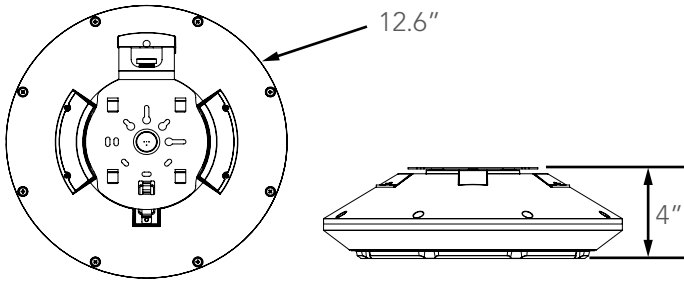

Type V

Lifespan:

Features High performance LED's with up to 100,000 running hours

Ratings & Certificates

UL Listed For Wet Location
IP65 rated
Title 24 Compliant

Dimension

Item	Diameter	Height
PGO	12.6"	4"

Structural Design