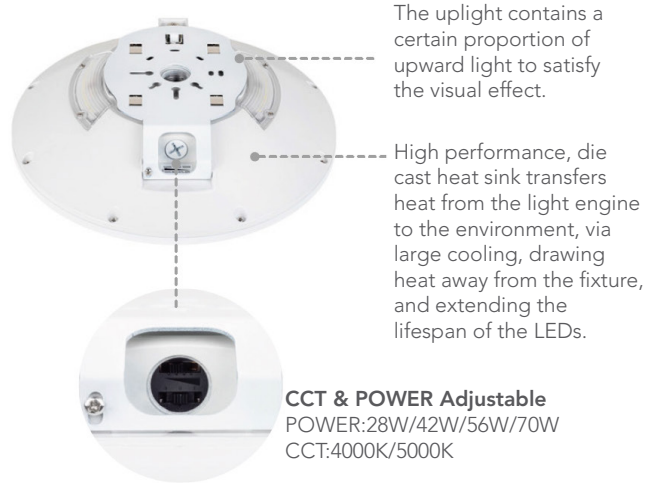

Parking Garage Ocular

Description

The LITELUME™ LED Parking Garage Ocular (LL-PGO) is a low profile luminaire constructed with a IP65 rated one piece die cast housing suitable for both indoor and outdoor applications. Visually comfortable with 11.4% up light to provide enhance uniformity. Featuring a proprietary optical system with anti-glare lens making this fixture ideal for parking garages, storage areas, walkways and low or high security areas.

Fixture Information

Size:	28W/42W/56W/70W
Housing:	High performance Die-cast Aluminum
Finish:	Protective powder coat
Colors:	Standard: White (WH) Custom Options: Bronze (BZ) Black (BK) White (WH) Grey (GY)
Mountings:	Surface Mount or Pendant
Lens:	Polycarbonate
Uplight:	11.4%
CRI:	80
Power Factor:	.90
Dimmable:	Standard: 0-10v continuous
Voltage:	120-277V
Operating Temperature:	-22F - 113F
Sensor:	Standard: No sensor Optional: Microwave Motion Sensor
Warranty:	10-Year Limited Warranty

Type V

Lifespan:

Features High performance LED's with up to 100,000 running hours

Ratings & Certificates

UL Listed For Wet Location
IP65 rated
Title 24 Compliant

Dimension

Item	Diameter	Height
PGO	12.6"	4"

Structural Design