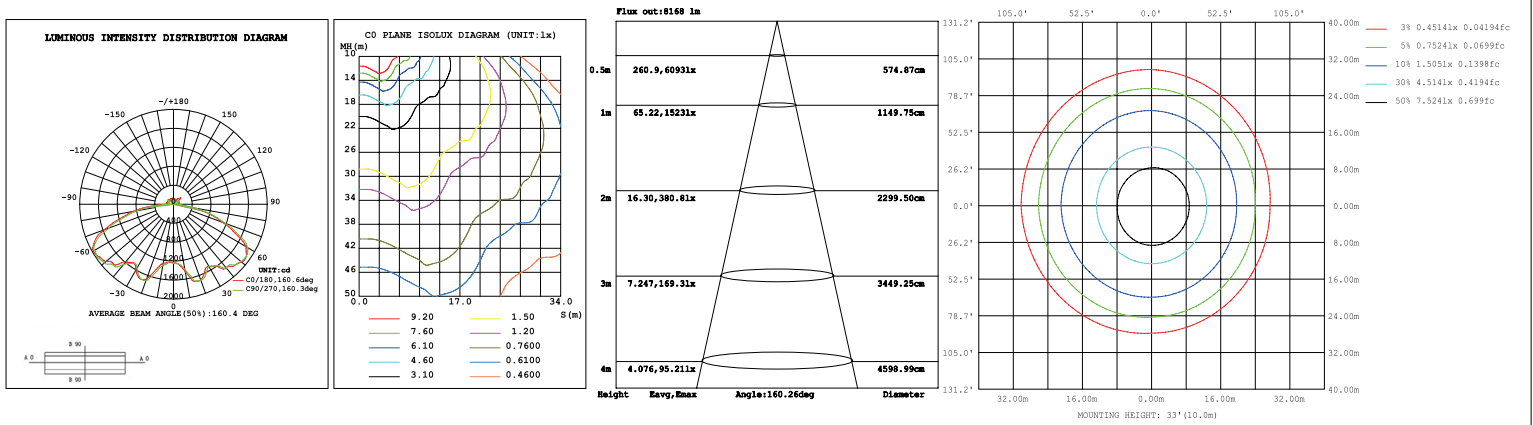

Performance Data

Lumen Output:

4,326 to 9,080 lm

Lumens Per Watt (typical):

130 lm/W

CCT:

4000K
5000K

CCT:

Type V

Lifespan:

Features High performance LED's with up to 100,000 running hours

Ratings & Certificates

UL Listed For Wet Location
IP65 rated
Title 24 Compliant

Dimension

Item	Diameter	Height
PGO	12.6"	4"

Structural Design

Photometric Data

70W 4000K

70W 5000K

Project Name	
Catalog #	
Job Type	
Prepared By	
Notes	

Fixture Ordering Information

Part #	Wattage	Lumens	Kelvin	Voltage
LL-PGO-[28][42][56][70]-2CCT-UNV-WH	28W/42W/56W/70W	4326/5818/7321/9080	4000K 5000K	120-277