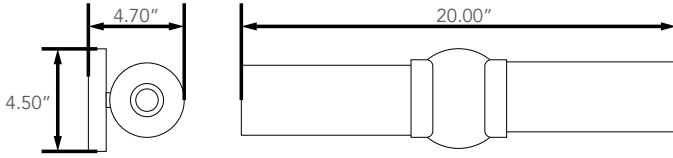

Vanity Simple Mini

Description

The LITELUME™ Vanity Simple Mini (LL-VSM) features a die-formed cold rolled steel housing in satin nickel or oil rubbed bronze for a very simple look and small form factor. Featuring 2 x 8w bulbs in 2700k, high power factor and low THD.

Applications: Hallways, Vanity lighting.

Fixture Information

Size:	16W (2 x 8w Bulb)
Lamp Base:	E26
Housing:	Die-formed cold rolled steel
Finish:	Protective powder coat
Color:	Standard: Satin Nickel (SN) Standard: Oil Rubbed Bronze (ORB) Standard: Black (BK)
Mounting:	Standard: Wall Mount
Lens:	Clear Glass
CRI:	80
Power Factor:	.90
Voltage:	Standard: 120V
Warranty:	10-Year Limited Warranty

ETL/cETL Listed
Damp Location Listed

Dimension

Item	Width	Height	Depth
16W	20.00"	4.50"	4.70"

Project Name	
Catalog #	
Job Type	
Prepared By	
Notes	

Fixture Ordering Information

Part #	Wattage	Lumens	Kelvin	Voltage	Color
LL-VSM-16-27-120-ORB	16	1280	2700	120	Oil Rubbed Bronze
LL-VSM-16-27-120-BK	16	1280	2700	120	Black
LL-VSM-16-27-120-SN	16	1280	2700	120	Satin Nickel