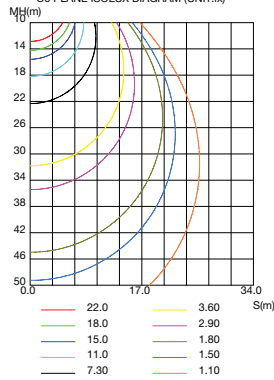

Performance Data

Lumen Output:

5,211 to 17,148 lm

Lumens Per Watt (typical):

160-170 lm/W

CCT:

3000K
4000K
5000K

Distribution:

Photometrics

70W, 5000K T4

LUMINOUS INTENSITY DISTRIBUTION DIAGRAM

AVERAGE BEAM ANGLE(50%):87.1 DEG

C0 PLANE ISOLUX DIAGRAM (UNIT:lx)

Flux out: 4903 l m

ISOLUX DIAGRAM

120W, 5000K T4

LUMINOUS INTENSITY DISTRIBUTION DIAGRAM

AVERAGE BEAM ANGLE(50%):88.4 DEG

C0 PLANE ISOLUX DIAGRAM (UNIT:lx)

Flux out: 8056 l m

ISOLUX DIAGRAM

Project Name	
Catalog #	
Job Type	
Prepared By	
Notes	

Fixture Ordering Information