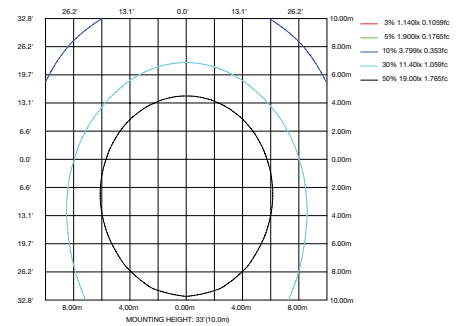

Photometrics

70W, 5000K T4

LUMINOUS INTENSITY DISTRIBUTION DIAGRAM

AVERAGE BEAM ANGLE(50%):87.1 DEG

C0 PLANE ISOLUX DIAGRAM (UNIT:lx)

Flux out: 4903 l m

ISOLUX DIAGRAM

120W, 5000K T4

LUMINOUS INTENSITY DISTRIBUTION DIAGRAM

AVERAGE BEAM ANGLE(50%):88.4 DEG

C0 PLANE ISOLUX DIAGRAM (UNIT:lx)

Flux out: 8056 l m

ISOLUX DIAGRAM

Project Name	
Catalog #	
Job Type	
Prepared By	
Notes	

Fixture Ordering Information