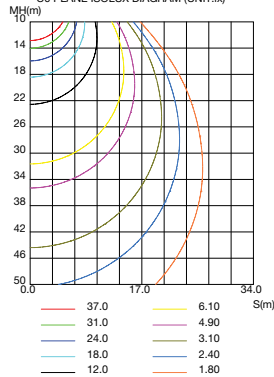

Performance Data

Lumen Output:

5,211 to 17,148 lm

Lumens Per Watt (typical):

160-170 lm/W

CCT:

3000K
4000K
5000K

Distribution:

Photometrics

70W, 5000K T4

LUMINOUS INTENSITY DISTRIBUTION DIAGRAM

AVERAGE BEAM ANGLE(50%):87.1 DEG

C0 PLANE ISOLUX DIAGRAM (UNIT:lx)

Flux out: 4903 l m

ISOLUX DIAGRAM

120W, 5000K T4

LUMINOUS INTENSITY DISTRIBUTION DIAGRAM

AVERAGE BEAM ANGLE(50%):88.4 DEG

C0 PLANE ISOLUX DIAGRAM (UNIT:lx)

Flux out: 8056 l m

ISOLUX DIAGRAM

Project Name	
Catalog #	
Job Type	
Prepared By	
Notes	

Fixture Ordering Information