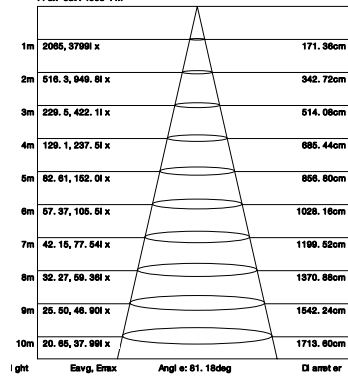

Performance Data

Lumen Output:

5,211 to 17,148 lm

Lumens Per Watt (typical):

160-170 lm/W

CCT:

3000K
4000K
5000K

Distribution:

Forward Throw

Lifespan:

Up to 100,000 running hours

Ratings & Certificates

UL Listed For Wet Location
Dark Sky Compliant
DLC Premium Listed
Title 24 Compliant

Dimension

Item	Width	Depth	Height	Weight
28W-70W	12.35"	7.94"	7.09"	8.14 lb
48W-120	12.35"	7.94"	7.09"	8.6 lb

Photometrics

70W, 5000K T4

LUMINOUS INTENSITY DISTRIBUTION DIAGRAM

AVERAGE BEAM ANGLE(50%):87.1 DEG

C0 PLANE ISOLUX DIAGRAM (UNIT:lx)

Flux out: 4903 l m

ISOLUX DIAGRAM

120W, 5000K T4

LUMINOUS INTENSITY DISTRIBUTION DIAGRAM

AVERAGE BEAM ANGLE(50%):88.4 DEG

C0 PLANE ISOLUX DIAGRAM (UNIT:lx)

Flux out: 8056 l m

ISOLUX DIAGRAM

Project Name	
Catalog #	
Job Type	
Prepared By	
Notes	

Fixture Ordering Information