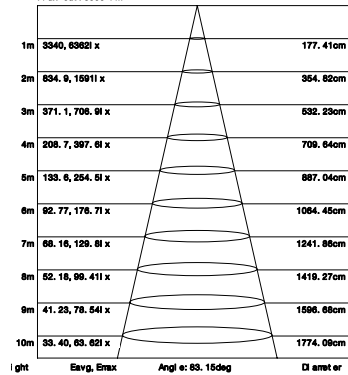

Performance Data

Lumen Output:

5,211 to 17,148 lm

Lumens Per Watt (typical):

160-170 lm/W

CCT:

3000K
4000K
5000K

Distribution:

Photometrics

70W, 5000K T4

LUMINOUS INTENSITY DISTRIBUTION DIAGRAM

AVERAGE BEAM ANGLE(50%):87.1 DEG

C0 PLANE ISOLUX DIAGRAM (UNIT:lx)

Flux out: 4903 l m

ISOLUX DIAGRAM

120W, 5000K T4

LUMINOUS INTENSITY DISTRIBUTION DIAGRAM

AVERAGE BEAM ANGLE(50%):88.4 DEG

C0 PLANE ISOLUX DIAGRAM (UNIT:lx)

Flux out: 8056 l m

ISOLUX DIAGRAM

Project Name	
Catalog #	
Job Type	
Prepared By	
Notes	

Fixture Ordering Information

Part #	Wattage	Lumens	Kelvin	Voltage
LL-WPLFC-[28][42][56][70]-3CCT-UNV-BZ-PC	28W/42W/56W/70W	5211/7048/8901/11156	3000K/4000K/5000K	120-277
LL-WPLFC-[48][72][96][120]-2CCT-UNV-BZ-PC	48W/72W/96W/120W	7759/11257/14447/17148	4000K/5000K	120-277