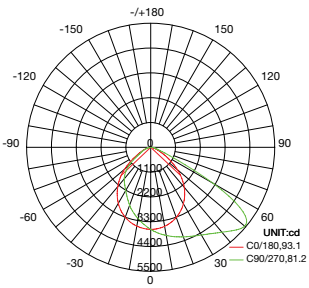

Performance Data

Lumen Output:

5,211 to 17,148 lm

Lumens Per Watt (typical):

160-170 lm/W

CCT:

3000K
4000K
5000K

Distribution:

Forward Throw

Lifespan:

Up to 100,000 running hours

Ratings & Certificates

UL Listed For Wet Location
Dark Sky Compliant
DLC Premium Listed
Title 24 Compliant

Dimension

Item	Width	Depth	Height	Weight
28W-70W	12.35"	7.94"	7.09"	8.14 lb
48W-120	12.35"	7.94"	7.09"	8.6 lb

Photometrics

70W, 5000K T4

LUMINOUS INTENSITY DISTRIBUTION DIAGRAM

AVERAGE BEAM ANGLE(50%):87.1 DEG

C0 PLANE ISOLUX DIAGRAM (UNIT:lx)

Flux out: 4903 l m

ISOLUX DIAGRAM

120W, 5000K T4

LUMINOUS INTENSITY DISTRIBUTION DIAGRAM

AVERAGE BEAM ANGLE(50%):88.4 DEG

C0 PLANE ISOLUX DIAGRAM (UNIT:lx)

Flux out: 8056 l m

ISOLUX DIAGRAM

Project Name	
Catalog #	
Job Type	
Prepared By	
Notes	

Fixture Ordering Information