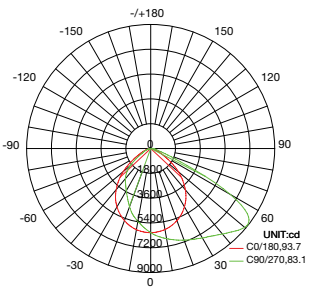

Performance Data

Lumen Output:

5,211 to 17,148 lm

Lumens Per Watt (typical):

160-170 lm/W

CCT:

3000K
4000K
5000K

Distribution:

Photometrics

70W, 5000K T4

LUMINOUS INTENSITY DISTRIBUTION DIAGRAM

AVERAGE BEAM ANGLE(50%):87.1 DEG

C0 PLANE ISOLUX DIAGRAM (UNIT:lx)

Flux out: 4903 l m

ISOLUX DIAGRAM

120W, 5000K T4

LUMINOUS INTENSITY DISTRIBUTION DIAGRAM

AVERAGE BEAM ANGLE(50%):88.4 DEG

C0 PLANE ISOLUX DIAGRAM (UNIT:lx)

Flux out: 8056 l m

ISOLUX DIAGRAM

Project Name	
Catalog #	
Job Type	
Prepared By	
Notes	

Fixture Ordering Information