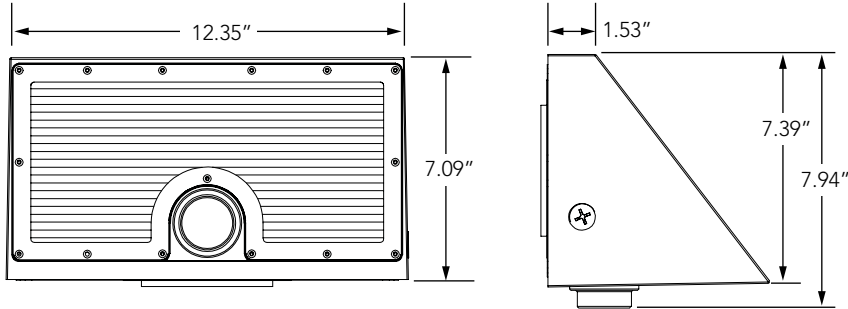

Forward Throw

Lifespan:

Up to 100,000 running hours

Ratings & Certificates

UL Listed For Wet Location
Dark Sky Compliant
DLC Premium Listed
Title 24 Compliant

Dimension

Item	Width	Depth	Height	Weight
28W-70W	12.35"	7.94"	7.09"	8.14 lb
48W-120	12.35"	7.94"	7.09"	8.6 lb

Photometrics

70W, 5000K T4

LUMINOUS INTENSITY DISTRIBUTION DIAGRAM

AVERAGE BEAM ANGLE(50%):87.1 DEG

C0 PLANE ISOLUX DIAGRAM (UNIT:lx)

Flux out: 4903 l m

ISOLUX DIAGRAM

120W, 5000K T4