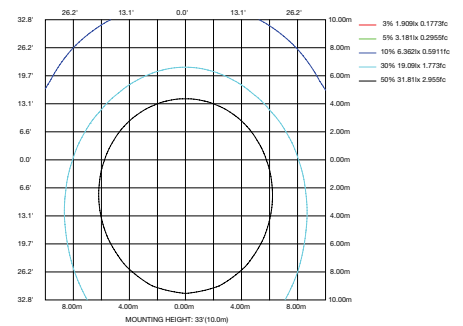

Photometrics

70W, 5000K T4

LUMINOUS INTENSITY DISTRIBUTION DIAGRAM

AVERAGE BEAM ANGLE(50%):87.1 DEG

C0 PLANE ISOLUX DIAGRAM (UNIT:lx)

Flux out: 4903 l m

ISOLUX DIAGRAM

120W, 5000K T4

LUMINOUS INTENSITY DISTRIBUTION DIAGRAM

AVERAGE BEAM ANGLE(50%):88.4 DEG

C0 PLANE ISOLUX DIAGRAM (UNIT:lx)

Flux out: 8056 l m

ISOLUX DIAGRAM

Project Name	
Catalog #	
Job Type	
Prepared By	
Notes	

Fixture Ordering Information