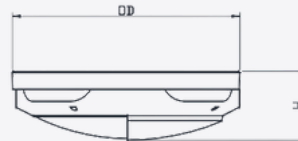

Bulkhead Round Half Cutoff Econolume Series

LL-BRHCECO

Bulkhead Round Half Cutoff Econolume Series

The LITELUME™ Bulkhead Round Half Cutoff Econolume Series (LL-BRHCECO) is designed to replace HID lighting systems up to 175W MH or HPS. The half cutoff appearance provides a subtle aesthetic appeal. Recommended mounting heights are 8 to 16 feet.

FIXTURE INFORMATION

Size	Housing			Finish	Lens	Mounting	Color
15W	Die-Cast Aluminum with Vandal Resistant Screws			Powder Coat	Opal Polycarbonate Vandal Resistant	Wall, Surface	Black
Voltage	PF	THD	CRI	Dimensions (H × L × W)			Warranty
120 - 277V UNV	.90	<20%	80	3.8 × 12.8 × 12.8 in.			10 Year Limited