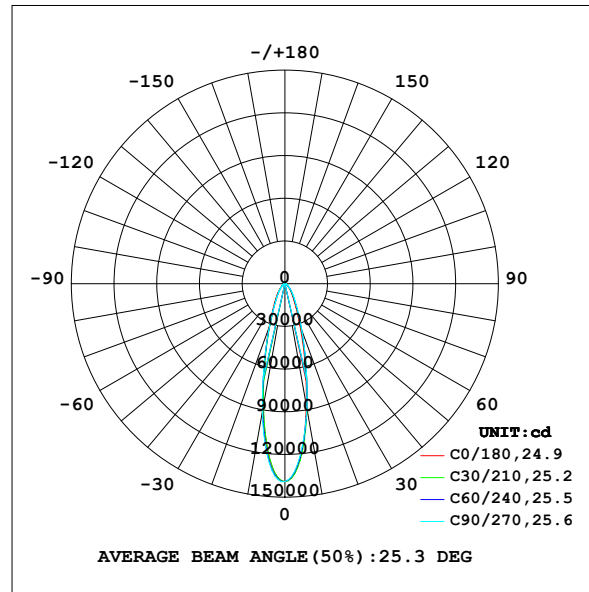

Performance Data

Lumen Output:

48,000 to 50,000 lm

Lumens Per Watt (typical):

137 to 142 lm/W

CCT:

3000K
4000K
5000K

Beam Angle:

Dimension

Item	Width	Length	Height	Weight
Floodlight Large Extra Large Double Size	5.23"	16.64"	19.27"	31.27"

Photometrics

7H*6V

4H*4V

Project Name	
Catalog #	
Job Type	
Prepared By	
Notes	

Fixture Ordering Information