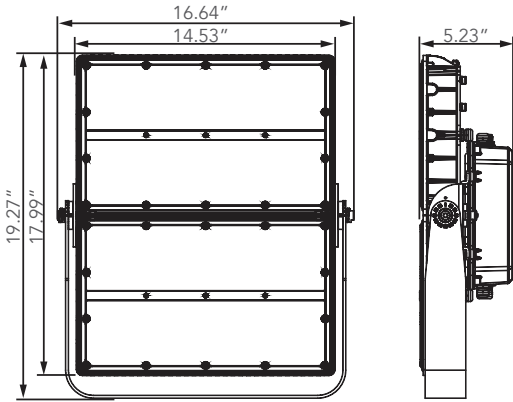

Dimension

Item	Width	Length	Height	Weight
Floodlight Large Extra Large Double Size	5.23"	16.64"	19.27"	31.27"

Photometrics

7H*6V

4H*4V

Project Name	
Catalog #	
Job Type	
Prepared By	
Notes	

Fixture Ordering Information