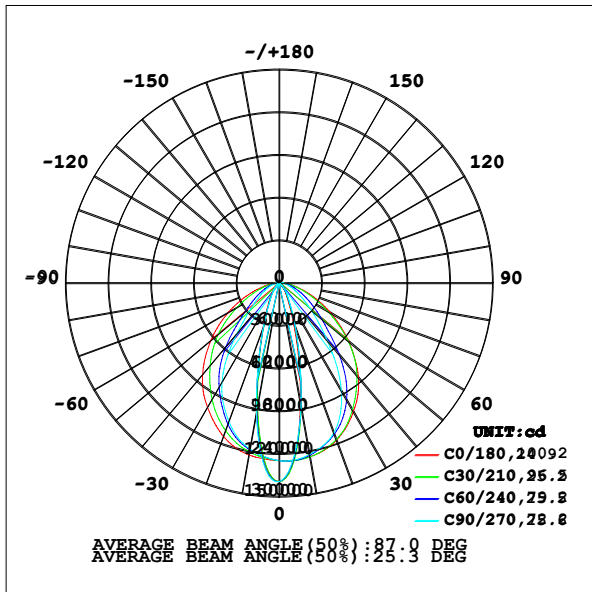

Performance Data

Lumen Output:

48,000 to 50,000 lm

Lumens Per Watt (typical):

137 to 142 lm/W

CCT:

3000K
4000K
5000K

Beam Angle:

Dimension

Item	Width	Length	Height	Weight
Floodlight Large Extra Large Double Size	5.23"	16.64"	19.27"	31.27"

Photometrics

7H*6V

4H*4V

Project Name	
Catalog #	
Job Type	
Prepared By	
Notes	

Fixture Ordering Information