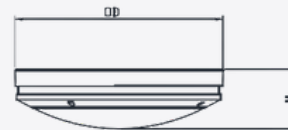

FIXTURE INFORMATION

Size	Housing			Finish	Lens	Mounting	Color
23W	Die-Cast Aluminum with Vandal Resistant Screws			Powder Coat	Opal Polycarbonate Vandal Resistant	Wall, Ceiling, Surface	Black
Voltage	PF	THD	CRI	Dimensions (H × L × W)			Warranty
120 - 277V UNV	.90	<20%	80	3.8 × 12.8 × 12.8 in.			10 Year Limited