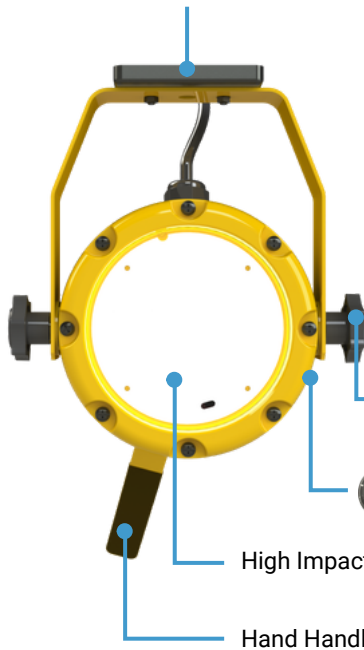

APPLICATIONS

Marinas • Waterfront • Docking
Commercial/Industrial Corridors
Loading Areas • General Work Zones

FIXTURE INFORMATION

Size	Housing			Finish	Lens	Mounting	Color
28W	Heavy Duty Die-Cast Aluminum			Marine Grade Powder Coat	High Impact Polycarbonate	L-Bracket Magnetic Bar	Yellow
Voltage	PF	THD	CRI	Distribution	NEMA Beam	Rotation	Warranty
120 - 277V	.98	<20%	76	Medium Flood	5 x 5	360° Horizontal	10 Year

DIMENSIONS

Heavy Duty Dock Light with Magnetic Mounting (LL-HDDL-3L-UNV-50-Y-MG)

Strong Metallic Plate for Easy Mounting on Varieties of Surafces

Tool-less Knob for EZ Tuning

Heavy Duty Die-Cast Aluminum

360 Degree Horizontal Rotation with No Blind Spot

 WET LOCATION On/Off Switch for Quick & Easy Access

High Impact Polycarbonate Lens

Hand Handle for Quick Movement

DIMENSIONS

Heavy Duty Dock Light with 42" Adjustable Arm Mounting (LL-HDDL-3L-UNV-50-Y-AA)

Extendable 42" Arm Suitable for Different Locations and Applications

10ft. Power Cord Allows for Easy Power Access

Extra Outlet on the Cord for Fans and Such

Tool-less Knob for EZ Tuning

WET LOCATION On/Off Switch for Quick & Easy Access