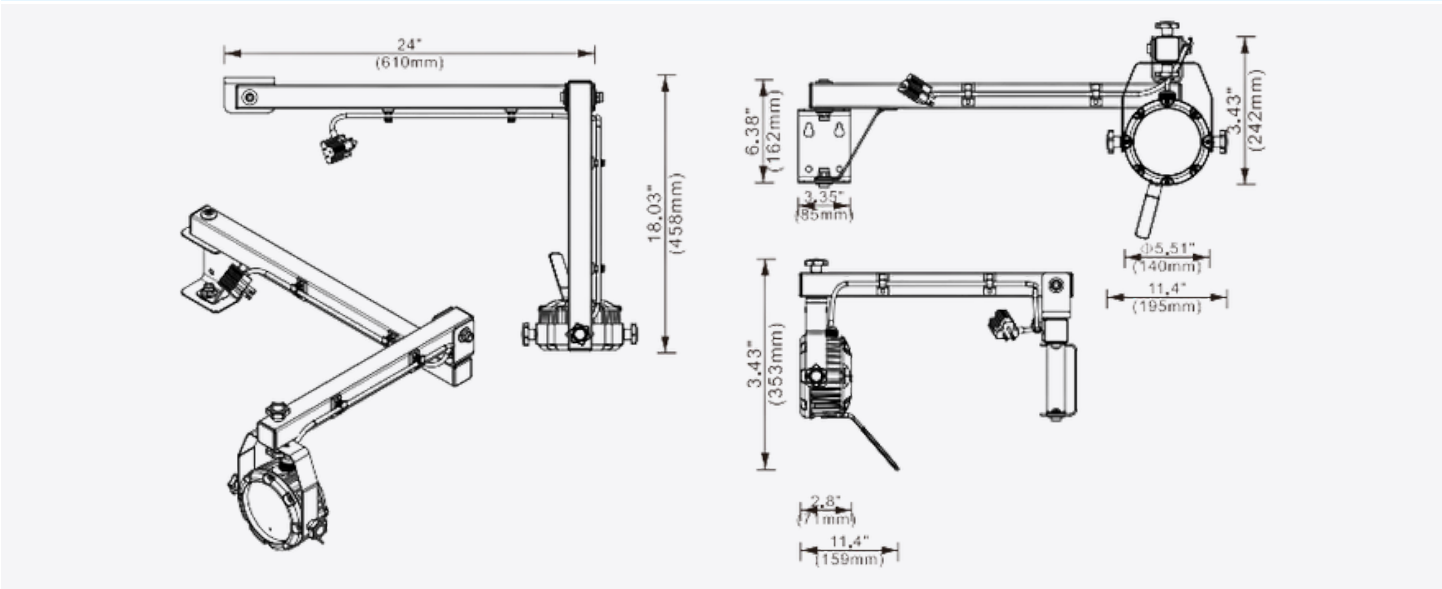

DIMENSIONS

Heavy Duty Dock Light with Magnetic Mounting (LL-HDDL-3L-UNV-50-Y-MG)

Strong Metallic Plate for Easy Mounting on Varieties of Surafces

Tool-less Knob for EZ Tuning

Heavy Duty Die-Cast Aluminum

360 Degree Horizontal Rotation with No Blind Spot

 WET LOCATION On/Off Switch for Quick & Easy Access

High Impact Polycarbonate Lens

Hand Handle for Quick Movement

DIMENSIONS

Heavy Duty Dock Light with 42" Adjustable Arm Mounting (LL-HDDL-3L-UNV-50-Y-AA)

Extendable 42" Arm Suitable for Different Locations and Applications

10ft. Power Cord Allows for Easy Power Access

Extra Outlet on the Cord for Fans and Such

Tool-less Knob for EZ Tuning

WET LOCATION On/Off Switch for Quick & Easy Access

High Impact Polycarbonate Lens

Easy to Install and Assemble to Your Desired Length

360 Degree Vertical & Horizontal Rotation with No Blind Spot

Cord Grip for Organizing & Safety

Heavy Duty Die-Cast Aluminum Housing and Arm