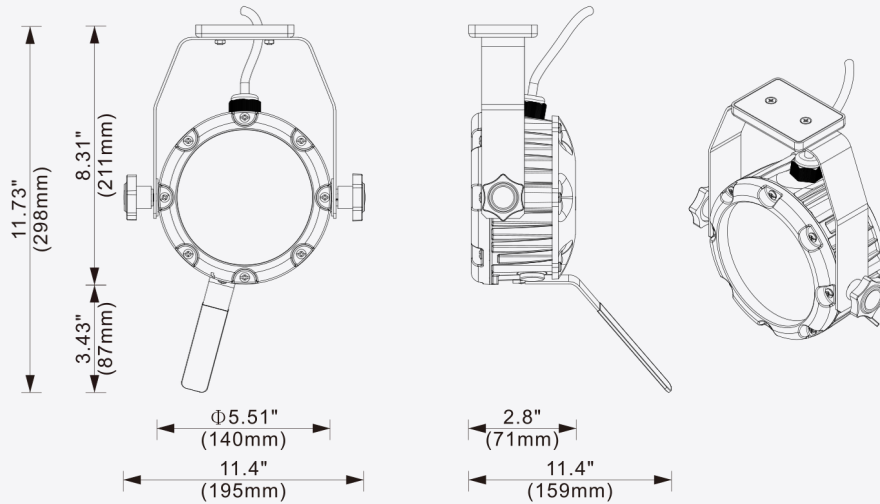

APPLICATIONS

Marinas • Waterfront • Docking
Commercial/Industrial Corridors
Loading Areas • General Work Zones

FIXTURE INFORMATION

Size	Housing			Finish	Lens	Mounting	Color
28W	Heavy Duty Die-Cast Aluminum			Marine Grade Powder Coat	High Impact Polycarbonate	L-Bracket Magnetic Bar	Yellow
Voltage	PF	THD	CRI	Distribution	NEMA Beam	Rotation	Warranty
120 - 277V	.98	<20%	76	Medium Flood	5 x 5	360° Horizontal	10 Year

DIMENSIONS

Heavy Duty Dock Light with Magnetic Mounting (LL-HDDL-3L-UNV-50-Y-MG)

Strong Metallic Plate for Easy Mounting on Varieties of Surafces

Tool-less Knob for EZ Tuning

Heavy Duty Die-Cast Aluminum

360 Degree Horizontal Rotation with No Blind Spot

 WET LOCATION On/Off Switch for Quick & Easy Access

High Impact Polycarbonate Lens

Hand Handle for Quick Movement

DIMENSIONS

Heavy Duty Dock Light with 42" Adjustable Arm Mounting (LL-HDDL-3L-UNV-50-Y-AA)

Extendable 42" Arm Suitable for Different Locations and Applications

10ft. Power Cord Allows for Easy Power Access

Extra Outlet on the Cord for Fans and Such

Tool-less Knob for EZ Tuning

WET LOCATION On/Off Switch for Quick & Easy Access