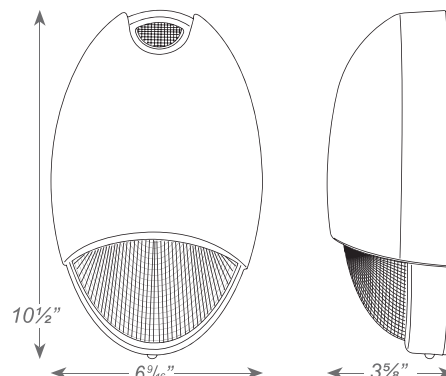

LISTED

Dimensions:

Project Name	
Catalog #	
Job Type	
Prepared By	
Notes	

Fixture Ordering Information

Model	Housing Color		Standard Features		Options		Standard Features	
LL-DBELACEMHL	W B BR N	White Black Bronze Nickel	SDT	Self-Diagnostic	CW CEC	Cold Weather Title 20 Compliant	PC	Photocell