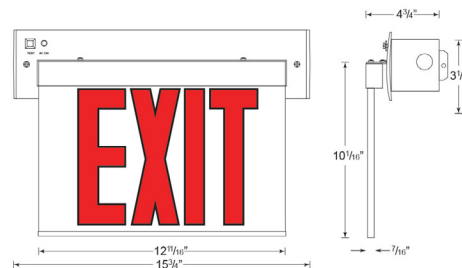

Dimensions:

Wall Mount

| | |
|---------------------|--|
| Project Name | |
| Catalog # | |
| Job Type | |
| Prepared By | |
| Notes | |

Fixture Ordering Information

| Model | No. of Faces | Letter | Housing | Battery | Signage / Directional Arrows | Options | |
|--------------|--------------|---|-------------------|-----------------------------|---|--|-------------------------------|
| LL-CARELZXTE | 1 2 | Single Face Universal Single/ Double Face | R Red on White | A W Aluminum White | (blank) EM AC-Only Battery Backup | -NA Exit No Arrow -SNA Stairs No Arrow -DA Exit Double Arrow -S-DA Stair Double Arrow -RA ¹ Exit Right Arrow -S-RA ¹ Stair Right Arrow -LA ¹ Exit Left Arrow -S-LA ¹ Stair Left Arrow -LAR ² Exit Left/Right Arrow -S-LARA ² Stair Left/Right Arrow | WM Wall Mount ¹ |