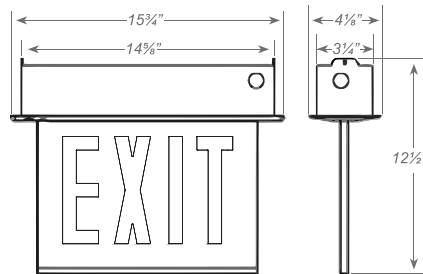

Dimensions:

Wall Mount

| | |
|---------------------|--|
| Project Name | |
| Catalog # | |
| Job Type | |
| Prepared By | |
| Notes | |

Fixture Ordering Information

| Model | No. of Faces | Letter | Housing | Battery | Signage / Directional Arrows | Options | |
|--------------|--------------|---|-------------------|-----------------------------|---|--|-------------------------------|
| LL-CARELZXTE | 1 2 | Single Face Universal Single/ Double Face | R Red on White | A W Aluminum White | (blank) EM AC-Only Battery Backup | -NA Exit No Arrow -SNA Stairs No Arrow -DA Exit Double Arrow -S-DA Stair Double Arrow -RA ¹ Exit Right Arrow -S-RA ¹ Stair Right Arrow -LA ¹ Exit Left Arrow -S-LA ¹ Stair Left Arrow -LAR ² Exit Left/Right Arrow -S-LARA ² Stair Left/Right Arrow | WM Wall Mount ¹ |