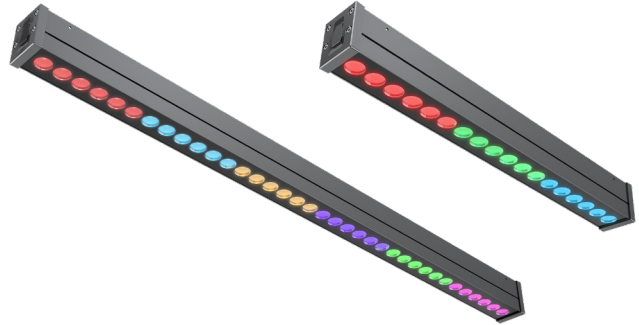

# LED Linear Wall Wash

## Description

The LITELUME™ LED Linear Wall Wash (LL-FL56) is used for landscape lighting, building facade, billboards, bridges and custom designs. The fixture provides single white, RGB and RGBW, as well as DALI dimming and DMX control functions to ensure normal use in various situations. Multiple beam angles, wattages and mounting options available.

## Fixture Information

Size:	18W/36W
Housing:	Aluminum Alloy
Finish:	Powder Coating
Color:	Black
Mounting:	Bracket Mount Ceiling Mount Suspended Mount
Lens:	Polycarbonate Optical Lens, Glass
Voltage:	Standard: 120-277V
Operating Temperature:	-20°C to + 45°C(-4°F to 113°F)
Power Factor:	>.9
CRI:	80
Surge Protector:	1kV line-line, 2kV line-earth
Dimming:	0-10V DMX
Warranty:	10-Years Warranty

## Dimensions

Item	Width	Length	Height
18W	4.76"	20.00"	3.11"
36W	4.76"	39.29"	3.11"