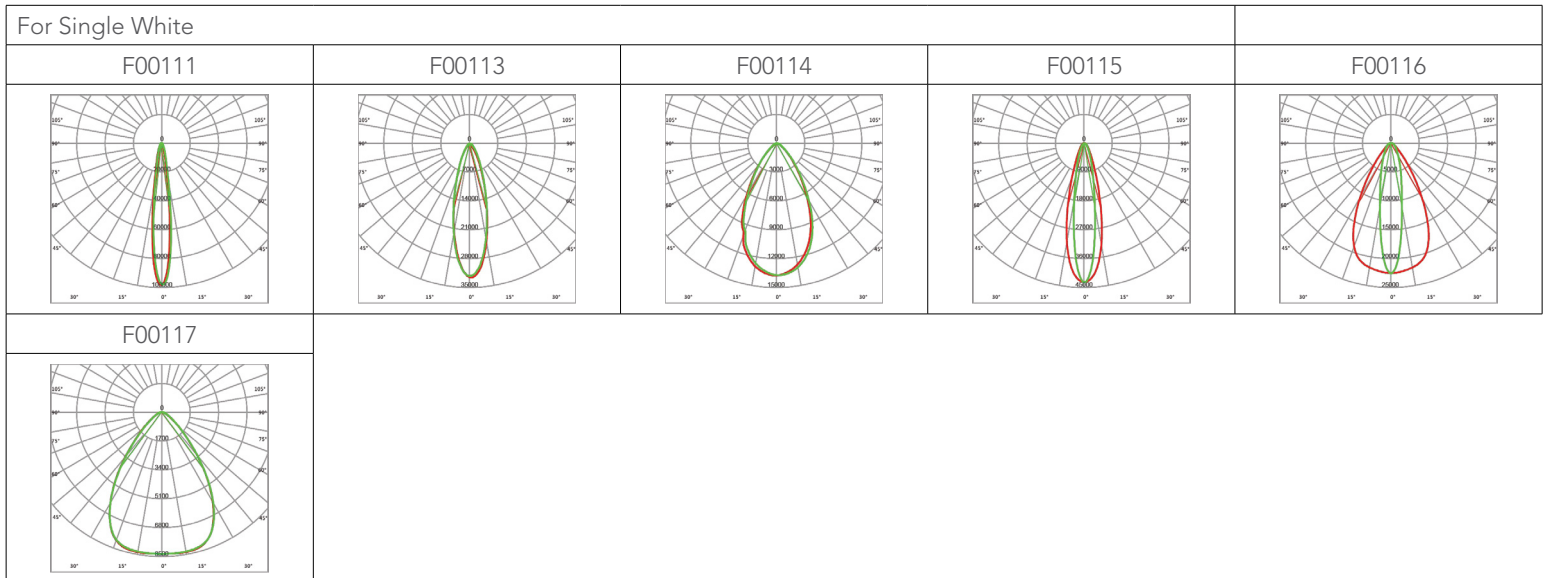

Photometrics

For Single White