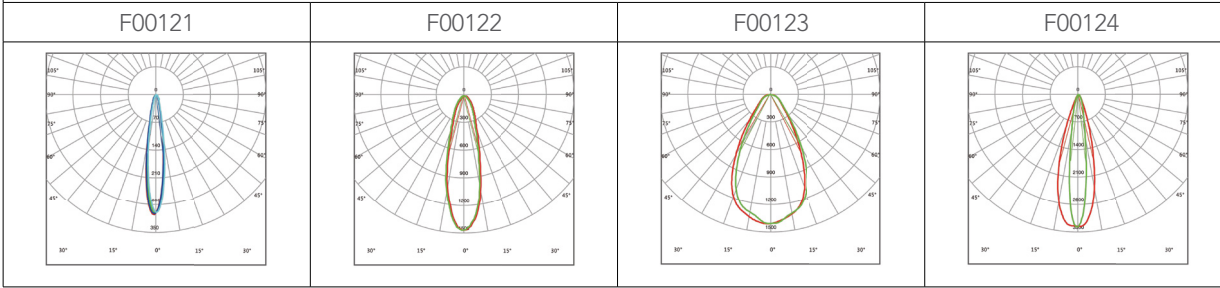

For RGB/RGBW

Mounting

L-Bracket		
LL-BC-F56-03	LL-BC-F56-04	LL-BC-F56-05
Ceiling Mount		
LL-BC-F56-06	LL-BC-F56-07	LL-BC-F56-08
Suspended Mount		
LL-BC-F56-10	LL-BC-F56-11	

Accessories

Visor		Anti-Glare Film
LL-BC-F56-01	LL-BC-F56-02	LL-AG-F56-02