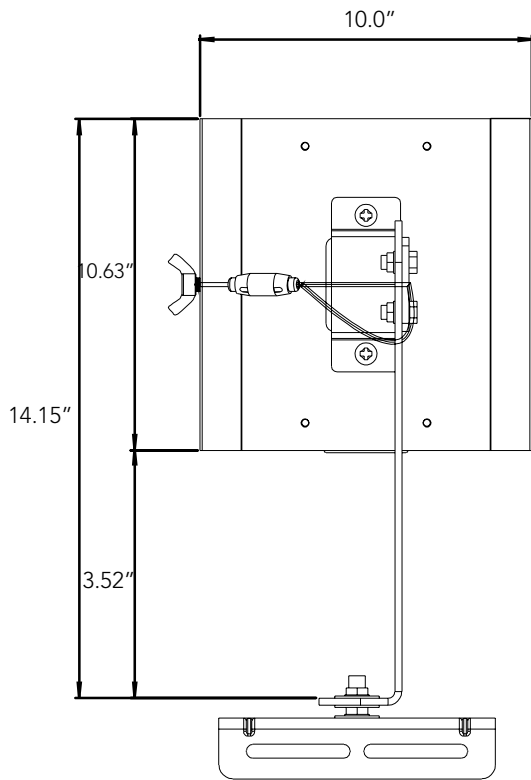

Dimensions

Project Name	
Catalog #	
Job Type	
Prepared By	
Notes	

Fixture Ordering Information

Part #	Wattage	Lumens	Kelvin	Voltage	Type Distribution
LL-RKXL-280-50-UNV	280	35133	5000	120-277	T5
LL-RKXL-280-40-UNV	280	33376	4000	120-277	T5
LL-RKXL-320-50-UNV	320	40020	5000	120-277	T5
LL-RKXL-320-40-UNV	320	38019	4000	120-277	T5
LL-RKXL-350-50-UNV	350	43514	5000	120-277	T5
LL-RKXL-350-40-UNV	350	41338	4000	120-277	T5

* Please contact LITELUME for all Custom Option Requests

Accessories Ordering Information

Part #	Description
SUB "UNV" with "480"	480 Volt

* Please contact LITELUME for all Custom Option Requests