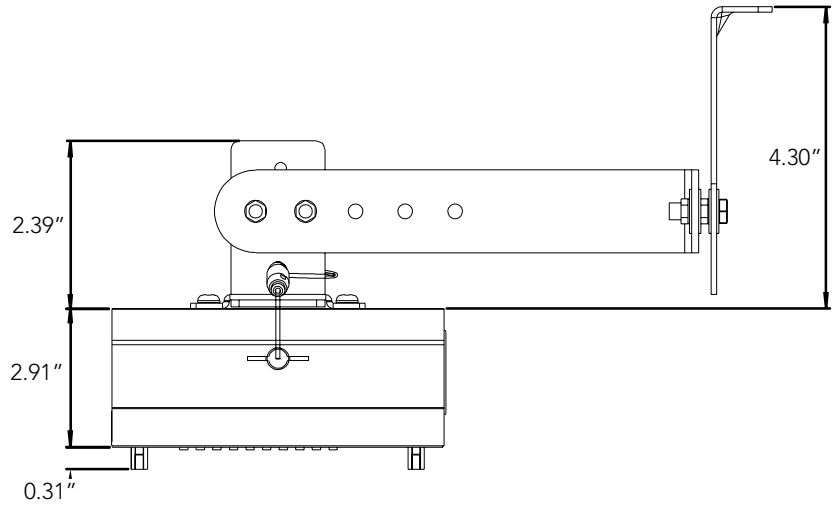

Dimensions

Project Name	
Catalog #	
Job Type	
Prepared By	
Notes	

Fixture Ordering Information

Part #	Wattage	Lumens	Kelvin	Voltage	Type Distribution
LL-RKXL-280-50-UNV	280	35133	5000	120-277	T5
LL-RKXL-280-40-UNV	280	33376	4000	120-277	T5
LL-RKXL-320-50-UNV	320	40020	5000	120-277	T5
LL-RKXL-320-40-UNV	320	38019	4000	120-277	T5
LL-RKXL-350-50-UNV	350	43514	5000	120-277	T5
LL-RKXL-350-40-UNV	350	41338	4000	120-277	T5

* Please contact LITELUME for all Custom Option Requests

Accessories Ordering Information

Part #	Description
SUB "UNV" with "480"	480 Volt

* Please contact LITELUME for all Custom Option Requests