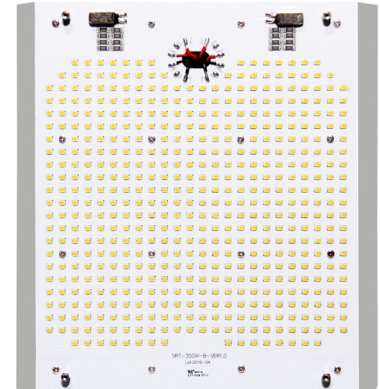

Retrofit Kit Extra Large

Description

The LITELUME RETROFIT KIT EXTRA LARGE RETROLUME SERIES (LL-RKXL) features a rigid die cast innovative optic design. High quality Nichia LEDs powered with a Meanwell driver and simple installation allows for complete upgrade while restoring fixtures originality.

Applications: Area Lights, Flood lights, Wall packs, Canopies, General, and spec grade municipality fixtures.

Fixture Information

Size:	280W/320W/350W
Housing:	Die-cast aluminum housing
Finish:	Protective powdercoat
Fan:	Sunon
Driver:	Meanwell
LEDs:	Nichia
Dimmable:	Optional
Replacement:	750-1000W MH/HPS
Operating Temperature:	-25°C to 55°C
Power Factor:	.95
CRI:	80
Voltage:	120-277V 480V optional
Surge Protector:	No Sensor
Warranty:	10-Year Limited Warranty