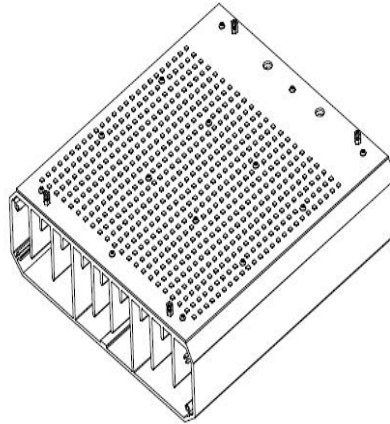

Retrofit Kit Extra Large

Description

The LITELUME RETROFIT KIT EXTRA LARGE RETROLUME SERIES (LL-RKXL) features a rigid die cast innovative optic design. High quality Nichia LEDs powered with a Meanwell driver and simple installation allows for complete upgrade while restoring fixtures originality.

Applications: Area Lights, Flood lights, Wall packs, Canopies, General, and spec grade municipality fixtures.

Fixture Information

Size:	280W/320W/350W
Housing:	Die-cast aluminum housing
Finish:	Protective powdercoat
Fan:	Sunon
Driver:	Meanwell
LEDs:	Nichia
Dimmable:	Optional
Replacement:	750-1000W MH/HPS
Operating Temperature:	-25°C to 55°C
Power Factor:	.95
CRI:	80
Voltage:	120-277V 480V optional
Surge Protector:	No Sensor
Warranty:	10-Year Limited Warranty

Part #	Wattage	Lumens	Kelvin	Voltage	Type Distribution
LL-RKXL-280-50-UNV	280	35133	5000	120-277	T5
LL-RKXL-280-40-UNV	280	33376	4000	120-277	T5
LL-RKXL-320-50-UNV	320	40020	5000	120-277	T5
LL-RKXL-320-40-UNV	320	38019	4000	120-277	T5
LL-RKXL-350-50-UNV	350	43514	5000	120-277	T5
LL-RKXL-350-40-UNV	350	41338	4000	120-277	T5