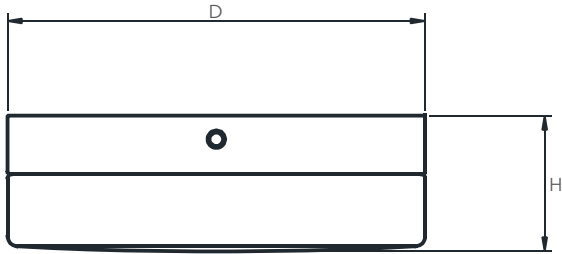

4000K

MCT 3000K/3500K/4000K SELECTABLE

Ratings & Certificates

ETL/cETL Listed

Damp Location Listed

Dimension

Item	Diameter	Height
17W	11"	4.7"
24W	14"	4.9"
35W	18.9"	4.9"

Project Name	
Catalog #	
Job Type	
Prepared By	
Notes	

Fixture Ordering Information

Part #	Wattage	Lumens	Kelvin	Voltage
LL-RPD-17-30-120-WH	17	1600	3000	120
LL-RPD-24-30-UNV-WH	24	2560	3000	120-277
LL-RPD-24-35-UNV-WH	24	2560	3500	120-277
LL-RPD-24-40-UNV-WH	24	2560	4000	120-277
LL-RPD-24-3CCT-UNV-WH	24	2560	3000K/3500K/4000K	120-277
LL-RPD-35-30-UNV-WH	35	3280	3000	120-277
LL-RPD-35-35-UNV-WH	35	3280	3500	120-277
LL-RPD-35-40-UNV-WH	35	3280	4000	120-277
LL-RPD-35-3CCT-UNV-WH	35	3280	3000K/3500K/4000K	120-277