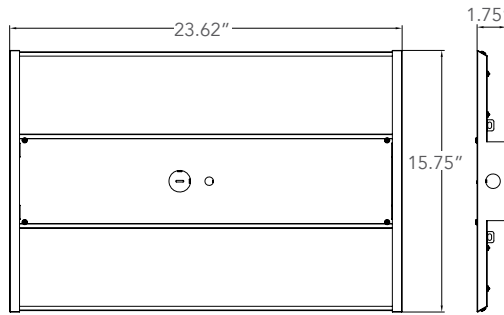

HB

Lifespan:

Up to 100,000 running hours

Ratings & Certificates

UL Listed For Damp Location
DLC Qualified*

QUICKSHIP AVAILABLE PLEASE SEE PG 3

Dimension

Item	Length	Width	Depth
90W/130W	23.62"	9.85"	1.75"
180W/210W	23.62"	15.75"	1.75"
270W/300W/370W	47.55"	24.01"	2.87"

90W/130W

180W/210W

270W/300W/370W

Mounting

- Standard: 60" Air Craft Cable Set
- Optional: Center Mounting Box

Photometrics

General

Project Name	
Catalog #	
Job Type	
Prepared By	
Notes	