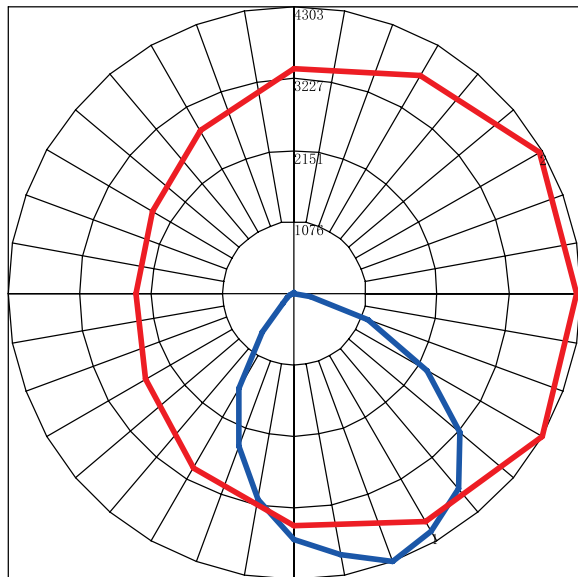

Photometrics