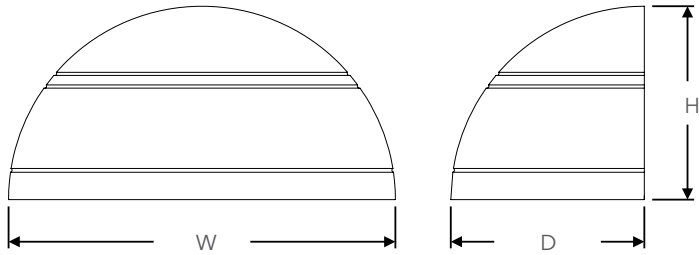

UL & cUL Listed

Dimensions

Item	Width	Height	Depth
WPQS	18.1"	9.05"	9.05"

Performance Data

CCT	25W			45W			65W		
	Lumens	Watts	Efficacy	Lumens	Watts	Efficacy	Lumens	Watts	Efficacy
3000K	3362.8	26	130	5788.1	44.2	131	7886.6	64.2	122.9
4000K	3563.8	35.4	140.4	6134.1	43.2	141.9	8358.1	62.7	133.2
5000K	3412.5	26	131.1	5873.7	44.8	132.4	8003.3	64.4	124.4