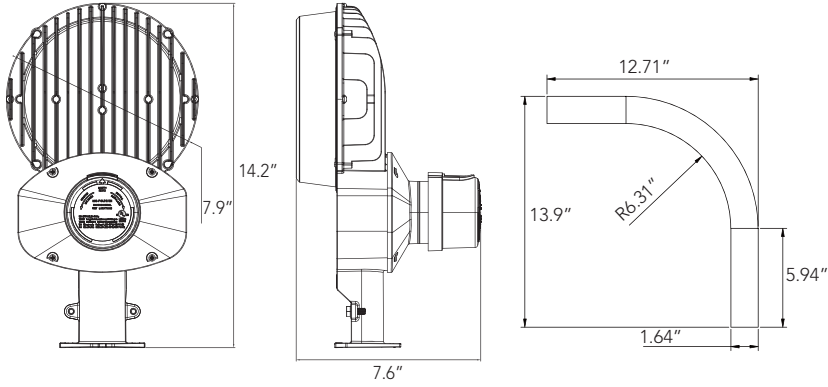

Dimension

Item	Width	Length	Height	Weight
45W	7.9"	14.2"	7.6"	4.54 lb
65W	7.9"	14.2"	7.6"	4.80 lb
90W	7.9"	14.2"	7.6"	5.03 lb

Photometrics

Project Name	
Catalog #	
Job Type	
Prepared By	
Notes	

Fixture Ordering Information