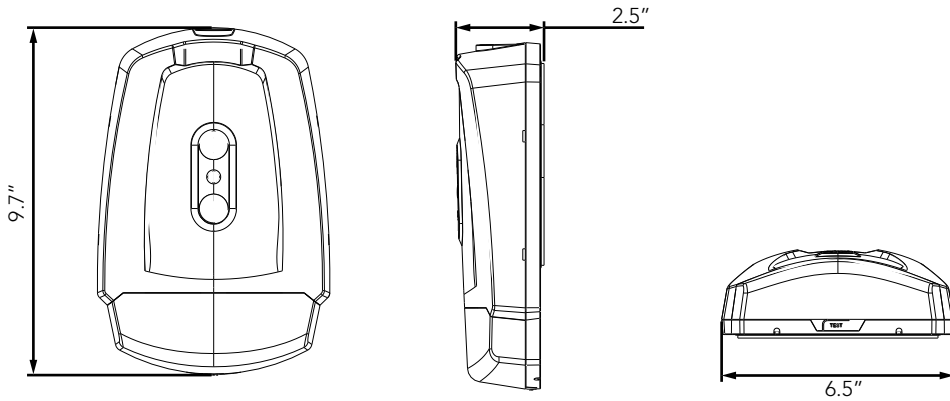

50,000 Hours based on IES LM80 results & TM21 calculations

Ratings & Certificates

UL Listed For Wet Location
IP65 rated
TAA Compliant

Dimension

Item	Width	Length	Height	Weight
LED Doorpack Elite	6.5"	2.5"	9.7"	1.83 lbs (10W) / 2.03 lbs (20W)