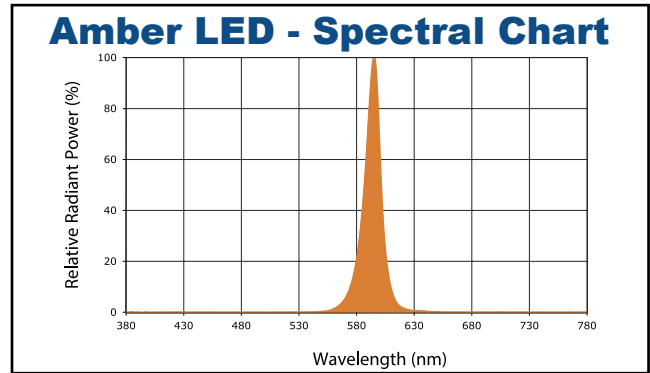

Photometric

LL-ALWPMFC-36-AMB-UNV-BZ