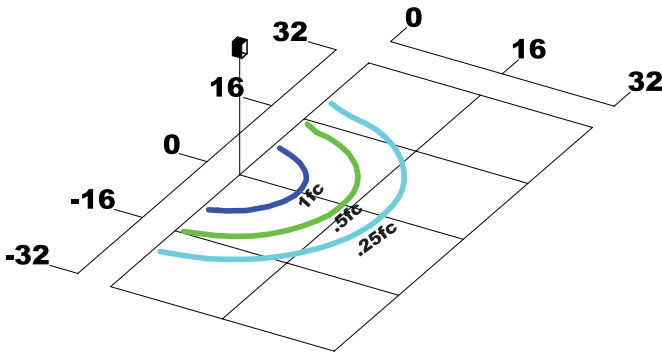

Photometric

LL-ALWPMFC-36-AMB-UNV-BZ