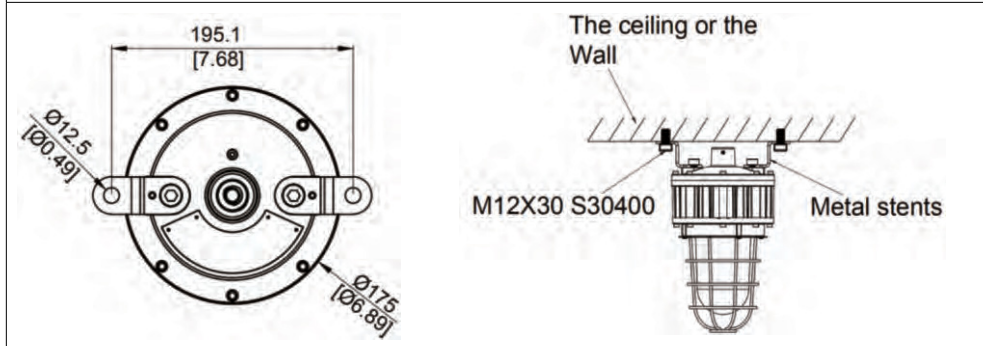

Dimension

Item	Height	Diameter
30W/40W	12.26"	6.89"

Wall Mount Arm (WMA)	Pole Stanchion (PS)	12" Pendant Mount (PM12)

Ceiling Mount Bracket (CMB) **Standard**