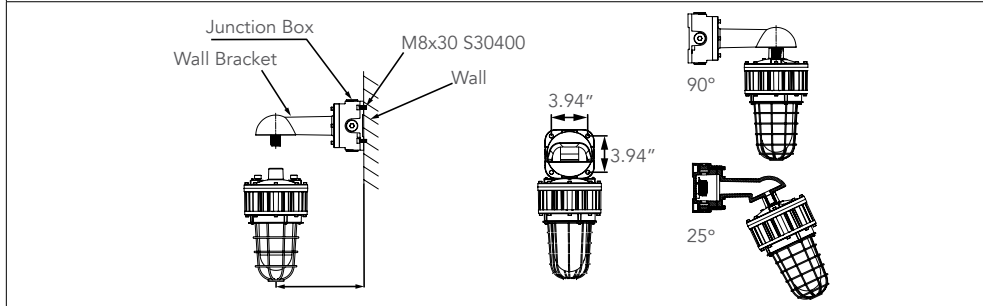

Dimension

| Item | Height | Diameter |
|---------|--------|----------|
| 30W/40W | 12.26" | 6.89" |

| Wall Mount Arm (WMA) | Pole Stanchion (PS) | 12" Pendant Mount (PM12) |
|----------------------|---------------------|--------------------------|
| | | |

Ceiling Mount Bracket (CMB) **Standard**

Wall Mount Arm 90° Or 25° Junction Box (WMA90JB/WMA25JB)

| | |
|---------------------|--|
| Project Name | |
| Catalog # | |
| Job Type | |
| Prepared By | |
| Notes | |