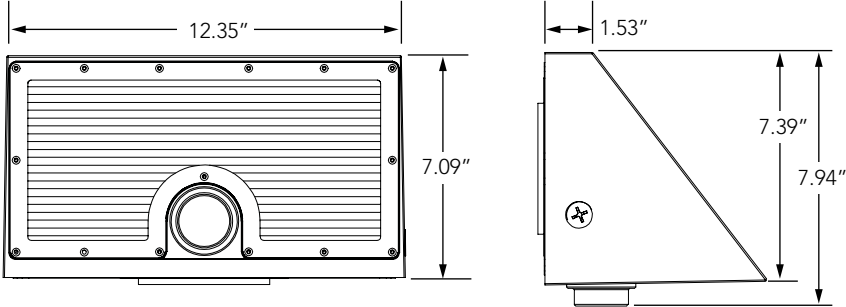

Forward Throw

Lifespan:

Up to 100,000 running hours

Ratings & Certificates

UL Listed For Wet Location
Dark Sky Compliant
DLC Premium Listed
Title 24 Compliant

Dimension

Item	Width	Depth	Height	Weight
28W-70W	12.35"	7.94"	7.09"	8.14 lb
48W-120	12.35"	7.94"	7.09"	8.6 lb