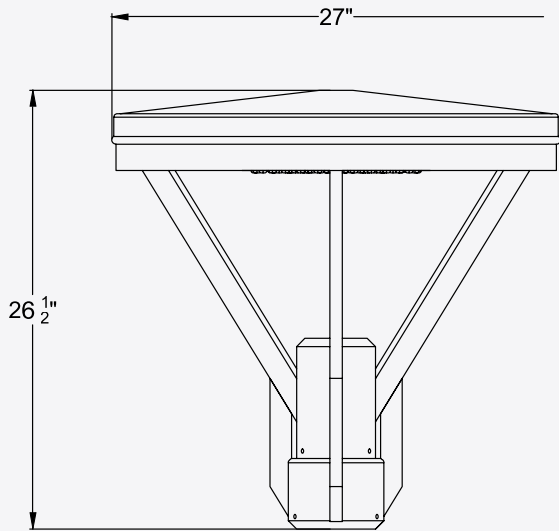

Please refer to the fixture's IES file for detailed information. Subject to change.

Fuscina Decorative Post Top - Made in USA - Delaware

STYLES

Fuscina with Décor Strut

Fuscina without Décor Strut

DIMENSIONS

Fuscina with Décor Strut

Fuscina without Décor Strut

Weight: 38 lbs (Max.)

Fuscina Decorative Post Top - Made in USA - Delaware

PROJECT NAME	
CATALOG #	
JOB TYPE	
PREPARED BY	
NOTES	

ORDERING GUIDE

Brand	Location	Fixture Type	
LL LITELUME	DE Delaware	FUSC Fuscina Decorative Post Top	
Globe/Lens	Lumen Package	CCT	Voltage
NL No Secondary Lens L Soft LumaLens Opal UV-Stabilized Polycarbonate Array Lens * * 13L & Above Only	5L 5000 Lumens 6L 6000 Lumens 7L 7000 Lumens 9L 9000 Lumens 10L 10000 Lumens 11L 11000 Lumens 12L 12000 Lumens 13L 13000 Lumens 17L 17000 Lumens 19L 19000 Lumens	30 3000K 40 4000K 50 5000K	UNV 120-277V 480 480V
Distribution	Options	Finish	
T1 Type 1 * T2 Type 2 T3 Type 3 T4 Type 4 T5 Type 5 * 9L and Above Only	PC Button Eye Photo Control H House Side Shield WDS With Décor Strut * N None * Comes Standard without Side Décor Strut	BK Black Powder Coat WH White Powder Coat DBZ Dark Bronze Powder Coat DGR Dark Green Powder Coat GY Gray Powder Coat CUS Custom *	