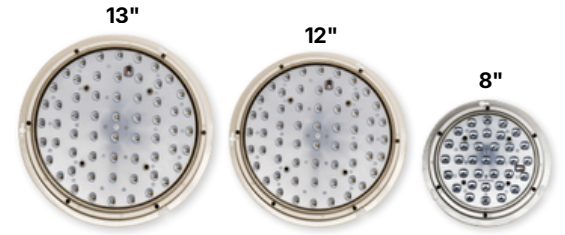

Fuscina Decorative Post Top - Made in USA - Delaware

PHOTOMETRIC DATA

PERFORMANCE DATA SPECIFICATIONS

Lumen Output for Fuscina with No Secondary Lens

Wattage (Lumen Package)	40W (5L)	50W (6L)	60W (7L)	70W (9L)	80W (10L)	90W (11L)	105W (12L)	120W (13L)	135W (17L)	155W (19L)	
Size (Dia.)	8"	8"	8"	12"	12"	12"	13"	13"	13"	13"	
Input Watts	40.8	51.0	56.6	67.9	77.6	87.3	101.9	116.5	131.0	152.9	
Optic	CCT	Delivered Lumens									
1 = Type I Clear PC Lens	3K	NOT AVAILABLE			7,291	8,332	9,374	10,545	10,936	14,060	16,143
	4K	NOT AVAILABLE			7,442	8,505	9,568	10,764	11,163	14,352	16,478
	5K	NOT AVAILABLE			7,555	8,634	9,714	10,928	11,333	14,570	16,729
	BUG Rating	NOT AVAILABLE			B2-U0-G2	B2-U0-G2	B3-U0-G3	B3-U0-G3	B3-U0-G3	B3-U0-G3	B3-U0-G3
2 = Type II Clear PC Lens	3K	4,358	5,447	6,537	7,626	8,716	9,805	11,440	13,074	14,708	16,887
	4K	4,448	5,560	6,672	7,785	8,896	10,008	11,677	13,344	15,013	17,237
	5K	4,516	5,644	6,774	7,903	9,032	10,161	11,854	13,548	15,241	17,499
	BUG Rating	B1-U0-G1	B1-U0-G1	B2-U0-G1	B2-U0-G1	B2-U0-G1	B2-U0-G2	B2-U0-G2	B2-U0-G2	B2-U0-G2	B3-U0-G2
3 = Type III Clear PC Lens	3K	4,569	5,711	6,853	7,996	9,138	10,280	11,564	11,992	15,419	17,703
	4K	4,664	5,829	6,996	8,161	9,327	10,493	11,804	12,242	15,739	18,070
	5K	4,734	5,919	7,102	8,285	9,469	10,652	11,984	12,428	15,979	18,345
	BUG Rating	B2-U0-G2	B2-U0-G2	B2-U0-G2	B2-U0-G2	B3-U0-G3	B3-U0-G3	B3-U0-G3	B3-U0-G3	B3-U0-G3	B3-U0-G3
4 = Type IV Clear PC Lens	3K	4,562	5,703	6,843	7,985	9,125	10,265	11,548	11,976	15,398	17,679
	4K	4,657	5,821	6,986	8,150	9,314	10,478	11,788	12,225	15,717	18,046
	5K	4,728	5,910	7,092	8,274	9,456	10,638	11,967	12,411	15,956	18,320
	BUG Rating	B1-U0-G2	B1-U0-G3	B1-U0-G3	B2-U0-G3	B2-U0-G3	B2-U0-G3	B2-U0-G3	B2-U0-G3	B2-U0-G3	B3-U0-G4
F = Type V Clear PC Lens	3K	4,842	6,052	7,262	8,473	9,683	10,983	12,255	12,709	16,340	18,761
	4K	4,942	6,177	7,413	8,648	9,884	11,119	12,509	12,973	16,679	19,150
	5K	5,017	6,272	7,526	8,780	10,034	11,289	12,700	13,171	16,933	19,441
	BUG Rating	B3-U0-G1	B3-U0-G1	B3-U0-G2	B3-U0-G2	B3-U0-G2	B4-U0-G2	B4-U0-G2	B4-U0-G2	B4-U0-G2	B4-U0-G3
F = Type V with LumaLens	NOT AVAILABLE						8,562	9,785	11,008	12,639	
	NOT AVAILABLE						8,740	9,988	11,236	12,900	
	NOT AVAILABLE						8,872	10,140	11,407	13,097	
	NOT AVAILABLE						B2-U3-G2	B2-U3-G3	B3-U3-G3	B3-U3-G3	

Please refer to the fixture's IES file for detailed information. Subject to change.