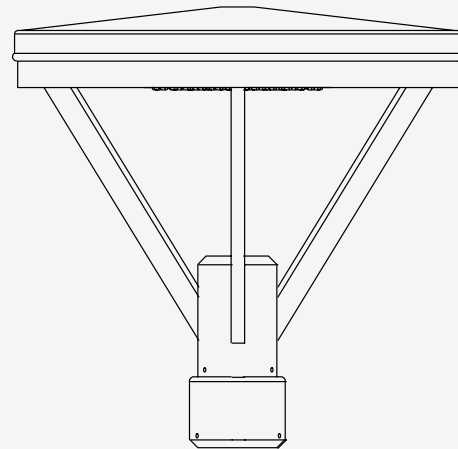

Please refer to the fixture's IES file for detailed information. Subject to change.

Fuscina Decorative Post Top - Made in USA - Delaware

STYLES

Fuscina with Décor Strut

Fuscina without Décor Strut

DIMENSIONS

Fuscina with Décor Strut

Fuscina without Décor Strut

Weight: 38 lbs (Max.)

Fuscina Decorative Post Top - Made in USA - Delaware

PROJECT NAME	
CATALOG #	
JOB TYPE	
PREPARED BY	
NOTES	

ORDERING GUIDE

Brand	Location	Fixture Type	
LL LITELUME	DE Delaware	FUSC Fuscina Decorative Post Top	
Globe/Lens	Lumen Package	CCT	Voltage
NL No Secondary Lens L Soft LumaLens Opal UV-Stabilized Polycarbonate Array Lens * * 13L & Above Only	5L 5000 Lumens 6L 6000 Lumens 7L 7000 Lumens 9L 9000 Lumens 10L 10000 Lumens 11L 11000 Lumens 12L 12000 Lumens 13L 13000 Lumens 17L 17000 Lumens 19L 19000 Lumens	30 3000K 40 4000K 50 5000K	UNV 120-277V 480 480V
Distribution	Options	Finish	
T1 Type 1 * T2 Type 2 T3 Type 3 T4 Type 4 T5 Type 5 * 9L and Above Only	PC Button Eye Photo Control H House Side Shield WDS With Décor Strut * N None * Comes Standard without Side Décor Strut	BK Black Powder Coat WH White Powder Coat DBZ Dark Bronze Powder Coat DGR Dark Green Powder Coat GY Gray Powder Coat CUS Custom *	