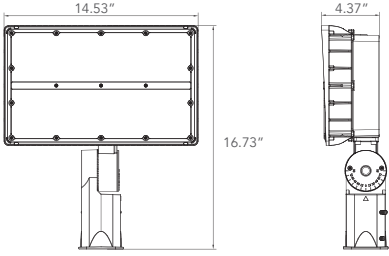

Dimension

Item	Width	Length	Height	Weight
Floodlight (135W) w/ Slipfitter Mount	4.37"	14.53"	16.73"	14.171 lb
Floodlight (135W) w/ Trunnion Mount	4.37"	14.53"	12.56"	13.431 lb
Floodlight (200W) w/ Slipfitter Mount	4.37"	14.53"	16.73"	14.146 lb
Floodlight (200W) w/ Trunnion Mount	4.37"	14.53"	12.56"	14.405 lb

Slipfitter Mount