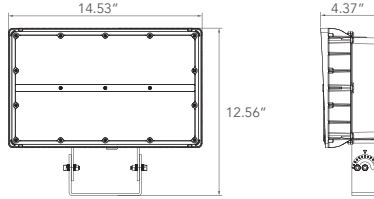

Trunnion Mount