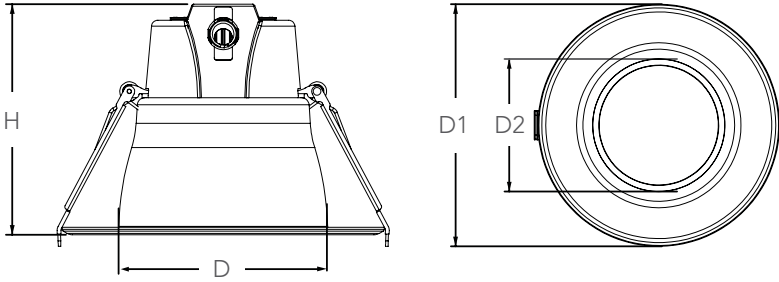

Recessed Downlight

Description

The Litelume LED Recessed Downlight (LL-RDL) is a recessed luminaire designed for retrofit or new construction. Available in 6", 8", and 10". The spring-action housing clamps and universal voltage allow for easy installation. Featuring 3 level lumen output and 5 color adjustable CCT, allowing for customized energy savings and comfortability.

50,000 hours @ 70% (L70)

Ratings & Certificates

Wet Location (for indoor use)
ETL Listed
CEC Listed, Meets Title24 JA8 Requirements
Energy Star certified
IC Rated

Dimension

Item	Height	D	D1	D2
6 inch	4.16"	Ø6.01"	Ø8.43"	Ø4.69"
8 inch	4.5"	Ø7.18"	Ø10"	Ø5.06"
10 inch	4.9"	Ø8.48"	Ø11.38"	Ø5.57"

Selectable Watt/CCT

Three position sliding switch
 6": 12W/17W/22W
 8": 17W/24W/30W
 10": 22W/30W/38W

Five position sliding switch
 2700K/3000K/3500K
 4000K/5000K

Hole Size

Size	Hole Size
6 inch	6-19/64"
8 inch	8-5/64"
10 inch	8-31/32"