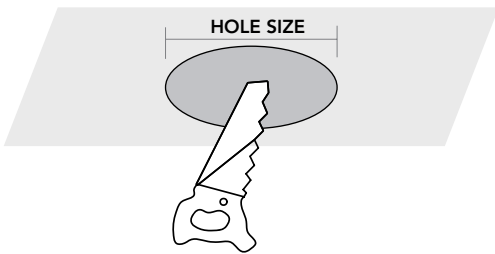

Hole Size

Size	Hole Size
6 inch	6-19/64"
8 inch	8-5/64"
10 inch	8-31/32"