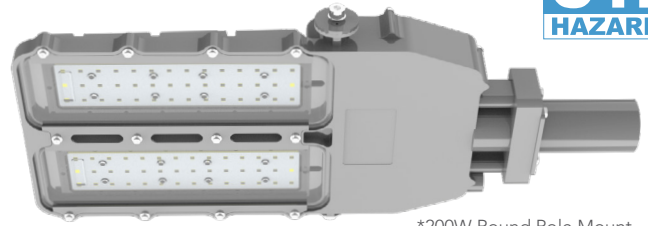

Area Light Hazardous Location

C1D2
HAZARDOUS

*200W Round Pole Mount

Description

The LITELUME™ Area Light Hazardous Location (LL-ALLHL) Class 1, Division 2 Luminaire is built from ADC12 Aluminum, stainless steel fasteners and clear tempered glass lens. Typical lighting applications include marine, hazardous, industrial facilities, oil, gas, painting facilities, manufacturing, and auto service facilities.

Fixture Information

Size:	100W/150W/200W
Housing:	ADC12 Die-cast Aluminum
Finish:	Powder Coat Finish Over a Chromate Conversion Coating
Color:	Standard: Grey
Mounting:	Round Pole Mount Trunnion Mount Pole Mount Arm Adjustable Pole Mount Arm Slipfitter Large Yoke Mount Stanchion Mount
Lens:	Clear Tempered Glass
CRI:	80
Temperature:	-40°F to +131°F
Voltage:	Standard: 120-277V
Power Factor:	>.90
Dimming:	Standard: 0-10V
Surge Protector:	6 kVA
Warranty:	10-Year Limited Warranty