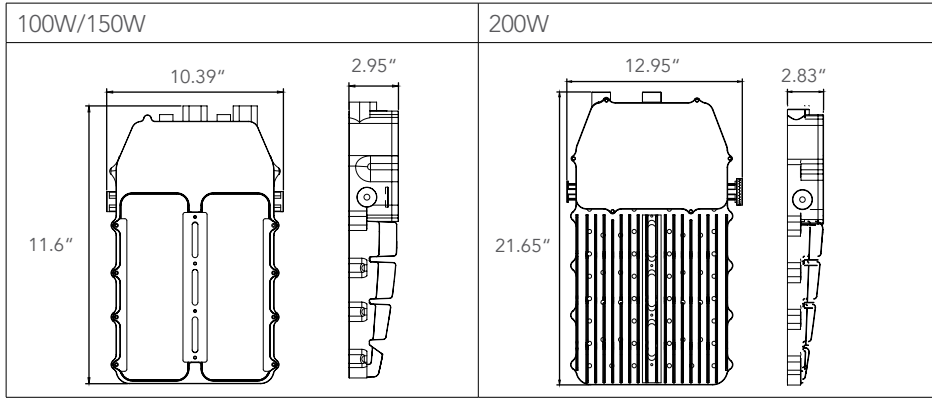

Ex tb IIIC T80°C...T125°C Db

Class I Zone 2 Group IIC

Class II Zone 21 Group IIIC

IP66/IP67

IK06/07 (without wire guard)

IK09 (with wire guard)

1000 hours salt spray

Dimension

Item	Height	Width	Length	Weight
100W/150W	2.95"	10.39	11.6"	14.33 lbs
200W	2.83"	12.95"	21.65"	20.94 lbs

Photometrics

Mounting

Round Pole Mount		
 Adapter Bracket	 Round Pole Mount	
Trunnion Mount		
 Adapter Bracket	 Trunnion Mount	
Pole Mount Arm		
 Adapter Bracket	 Pole Mount Arm	
Adjustable Pole Mount Arm		
 Adapter Bracket	 Adjustable Pole Mount Arm	
Slip Fitter		
 Adapter Bracket	 Slip Fitter	
Large Yoke Mount		
 Large Yoke Mount		
Stanchion Mount		
 Stanchion Mount		