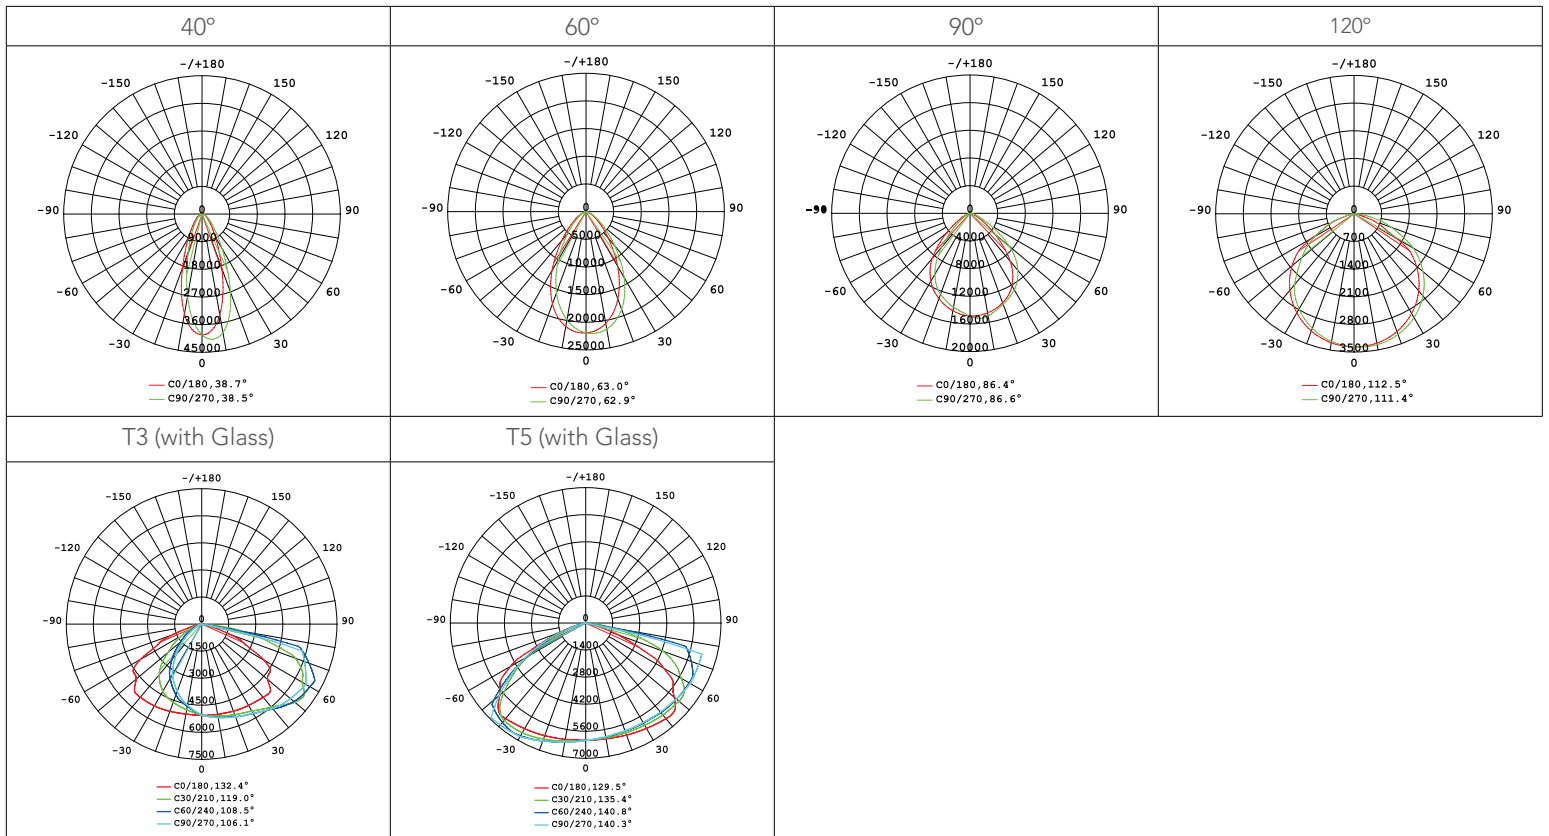

Item	Height	Width	Length	Weight
100W/150W	2.95"	10.39	11.6"	14.33 lbs
200W	2.83"	12.95"	21.65"	20.94 lbs

Photometrics

Mounting

Round Pole Mount		
 Adapter Bracket	 Round Pole Mount	
Trunnion Mount		
 Adapter Bracket	 Trunnion Mount	
Pole Mount Arm		
 Adapter Bracket	 Pole Mount Arm	
Adjustable Pole Mount Arm		
 Adapter Bracket	 Adjustable Pole Mount Arm	
Slip Fitter		
 Adapter Bracket	 Slip Fitter	
Large Yoke Mount		
 Large Yoke Mount		
Stanchion Mount		
 Stanchion Mount		