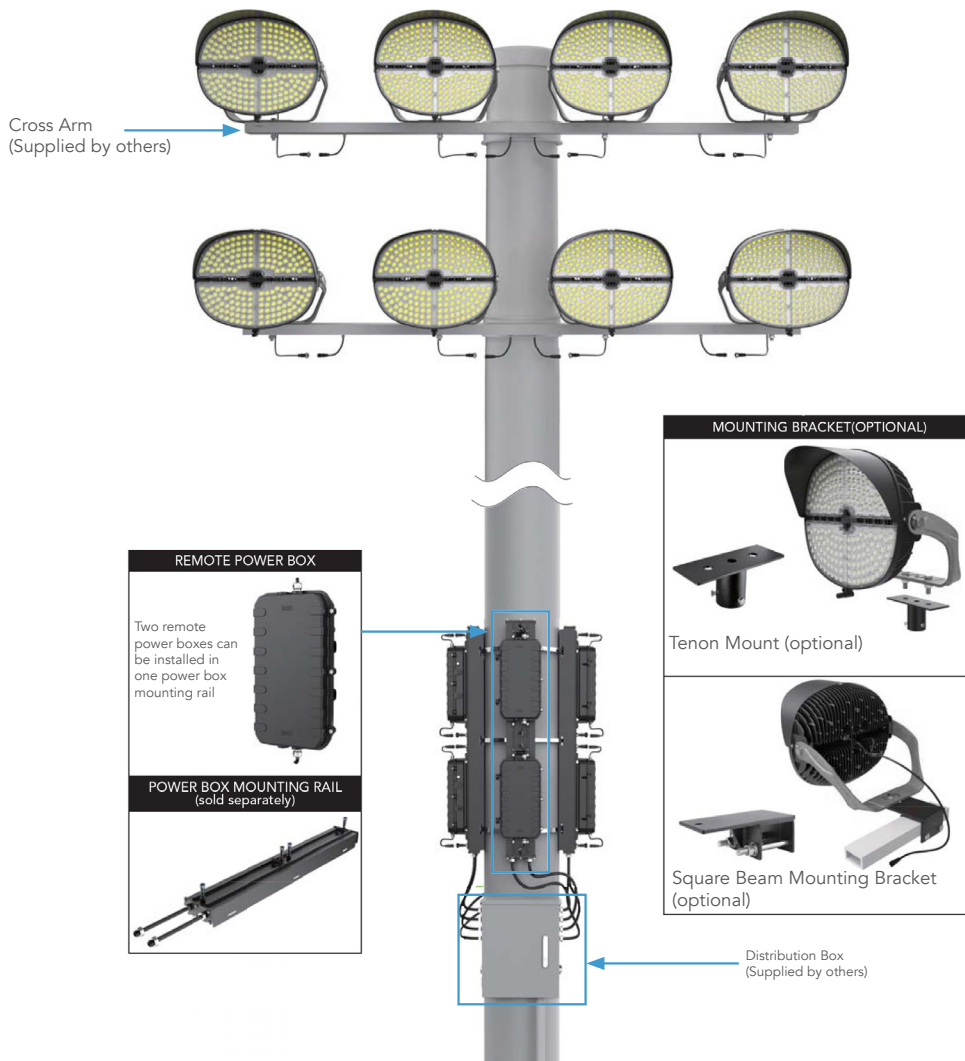

4H*4V
3H*3V

Lifespan:

Estimated 100,000-hour LED lifespan based on IES LM-80 results and TM-21 calculation

Ratings & Certificates

UL Listed For Wet Location
DLC Qualified
IP65 rated
Title 24 Compliant
TAA Compliant

Dimension

Item	Width	Length	Height
With Power Box Attached	20.8"	26.9"	16.9"
With Remote Power Box	20.8"	18.8"	16.9"

Photometrics

Accessories

Black Top Visor (Default) 	Aiming Sight (Default) 	Tenon Mount (Option) 	Square Beam Mounting Bracket (sold separately) 
Extension Cord - Up to 164" 	Power Box Mounting Rail (sold separately) 	Glare Control Shield (Option) 	Integrated Control (Option) 

Remote Power Box (Optional)

The LL-SLE (GENERATION 3) supports remote installation of the power supply. Simple installation, access and maintenance of the equipment is available with this option by placing the Remote Power Box at the bottom of the pole.

Power box Attached (Optional)

The LL-SLE (GENERATION 3) supports installation of the power supply directly to the fixture. Simple installation and wiring.

Integrated Controls

The fixture is compatible with Synapse™ wireless control system, including RGB sport lighting. It offers a smart, stable and imaginative lighting control solution to your sports facility.