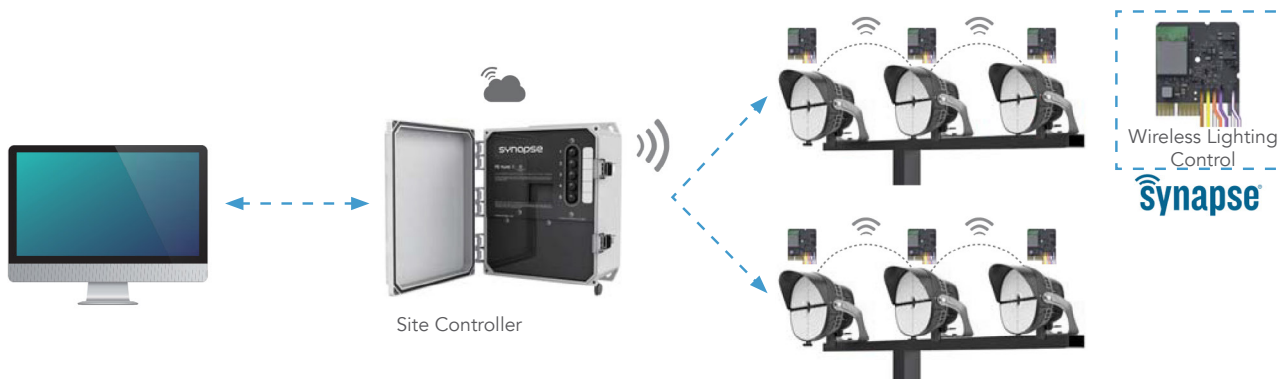

Remote Power Box (Optional)

The LL-SLE (GENERATION 3) supports remote installation of the power supply. Simple installation, access and maintenance of the equipment is available with this option by placing the Remote Power Box at the bottom of the pole.

Power box Attached (Optional)

The LL-SLE (GENERATION 3) supports installation of the power supply directly to the fixture. Simple installation and wiring.

Integrated Controls

The fixture is compatible with Synapse™ wireless control system, including RGB sport lighting. It offers a smart, stable and imaginative lighting control solution to your sports facility.