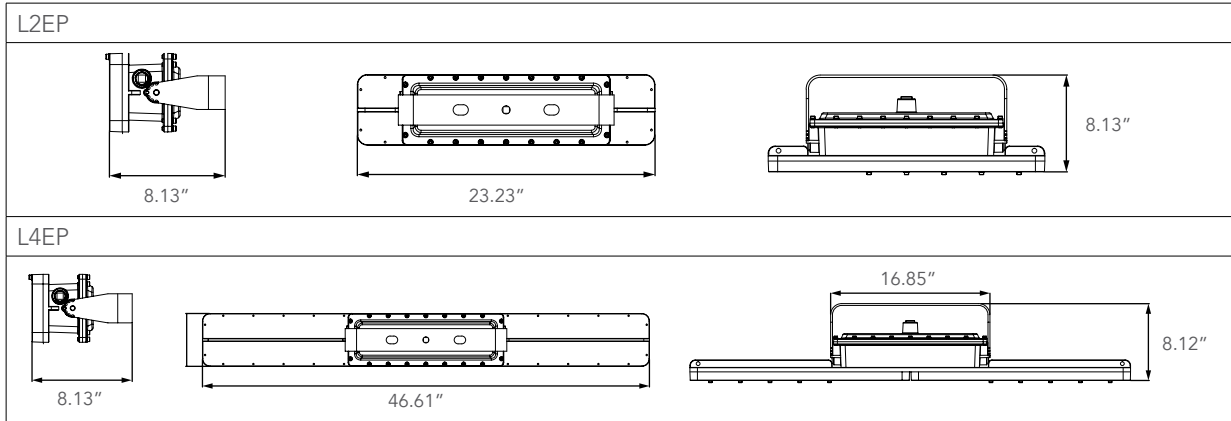

## Dimension

Item	Height	Width	Length
L2EP	8.13"	8.13"	23.23"
L4EP	8.12"	8.13"	46.61"