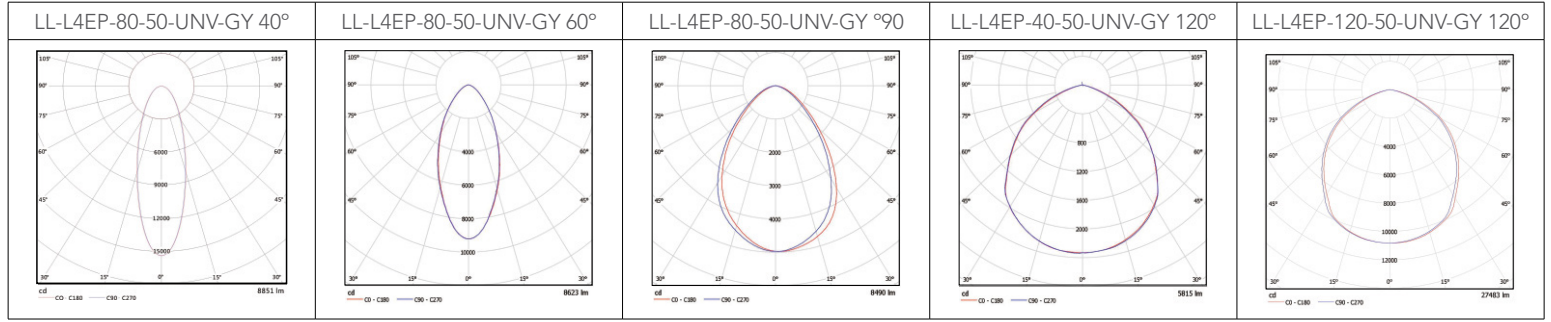

Photometrics

Project Name	
Catalog #	
Job Type	
Prepared By	
Notes	

Fixture Ordering Information

Part #	Wattage	Lumens	Kelvin	Voltage	Distribution
LL-L2EP-20-50-UNV-GY	20	2800	5000	120-277V	120
LL-L2EP-20-40-UNV-GY	20	2660	4000	120-277	120
LL-L2EP-40-50-UNV-GY	40	5600	5000	120-277	120
LL-L2EP-40-40-UNV-GY	40	5320	4000	120-277	120
LL-L2EP-60-50-UNV-GY	60	8400	5000	120-277	120
LL-L2EP-60-40-UNV-GY	60	7980	4000	120-277	120
LL-L4EP-40-50-UNV-GY	40	5600	5000	120-277	120
LL-L4EP-40-40-UNV-GY	40	5320	4000	120-277	120
LL-L4EP-60-50-UNV-GY	60	8400	5000	120-277	120
LL-L4EP-60-40-UNV-GY	60	7980	4000	120-277	120
LL-L4EP-80-50-UNV-GY	80	11200	5000	120-277	120
LL-L4EP-80-40-UNV-GY	80	10640	4000	120-277	120
LL-L4EP-100-50-UNV-GY	100	14000	5000	120-277	120
LL-L4EP-100-40-UNV-GY	100	13300	4000	120-277	120
LL-L4EP-120-50-UNV-GY	120	16800	5000	120-277	120
LL-L4EP-120-40-UNV-GY	120	15960	4000	120-277	120

Distribution Type Ordering Information (Standard:120°)

Part #	Description
40D	40°
60D	60°
90D	90°

* Please contact LITELUME for all Custom Option Requests

Accessories Ordering Information

Part #	Description
SC39	Straight Chain 39" **Must Order 2 Per Fixture**
PM12	12" Pendant
JB	Junction Box
EM15X	Emergency Battery Back Up 15W Exclusive **120-277V ONLY** / **20W - 100W ONLY**
SUB "UNV" WITH "HV"	277-480 Volt

* Please contact LITELUME for all Custom Option Requests