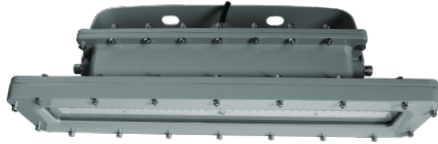

# Linear Explosion Proof

## Description

The Litelume Linear Explosion Proof (LL-L2EP/LL-L4EP) Class 1, Division 1 Luminaire is available with a clear tempered glass lens. Typical lighting applications include industrial facilities, marine vessels, mining, chemical production & processing, oil & gas refineries and high humidity, dust and temperature facilities.

## Fixture Information

Size:	20W/40W/60W/80W/100W/120W
Housing:	Die-cast Aluminum Housing
Finish:	Powder Coat Finish Over a Chromate Conversion Coating
Color:	Standard: Grey
Mounting:	Standard: Ceiling Mount, Pendant Mount
Lens:	Clear Tempered Glass
CRI:	80
Dimming:	Standard: 0-10V
Temperature:	-25°C to +50°C
Voltage:	Standard: 120-277V Optional: 277-480V
Power Factor:	>.90
Surge Protector:	6 kVA
Warranty:	10-Year Limited Warranty