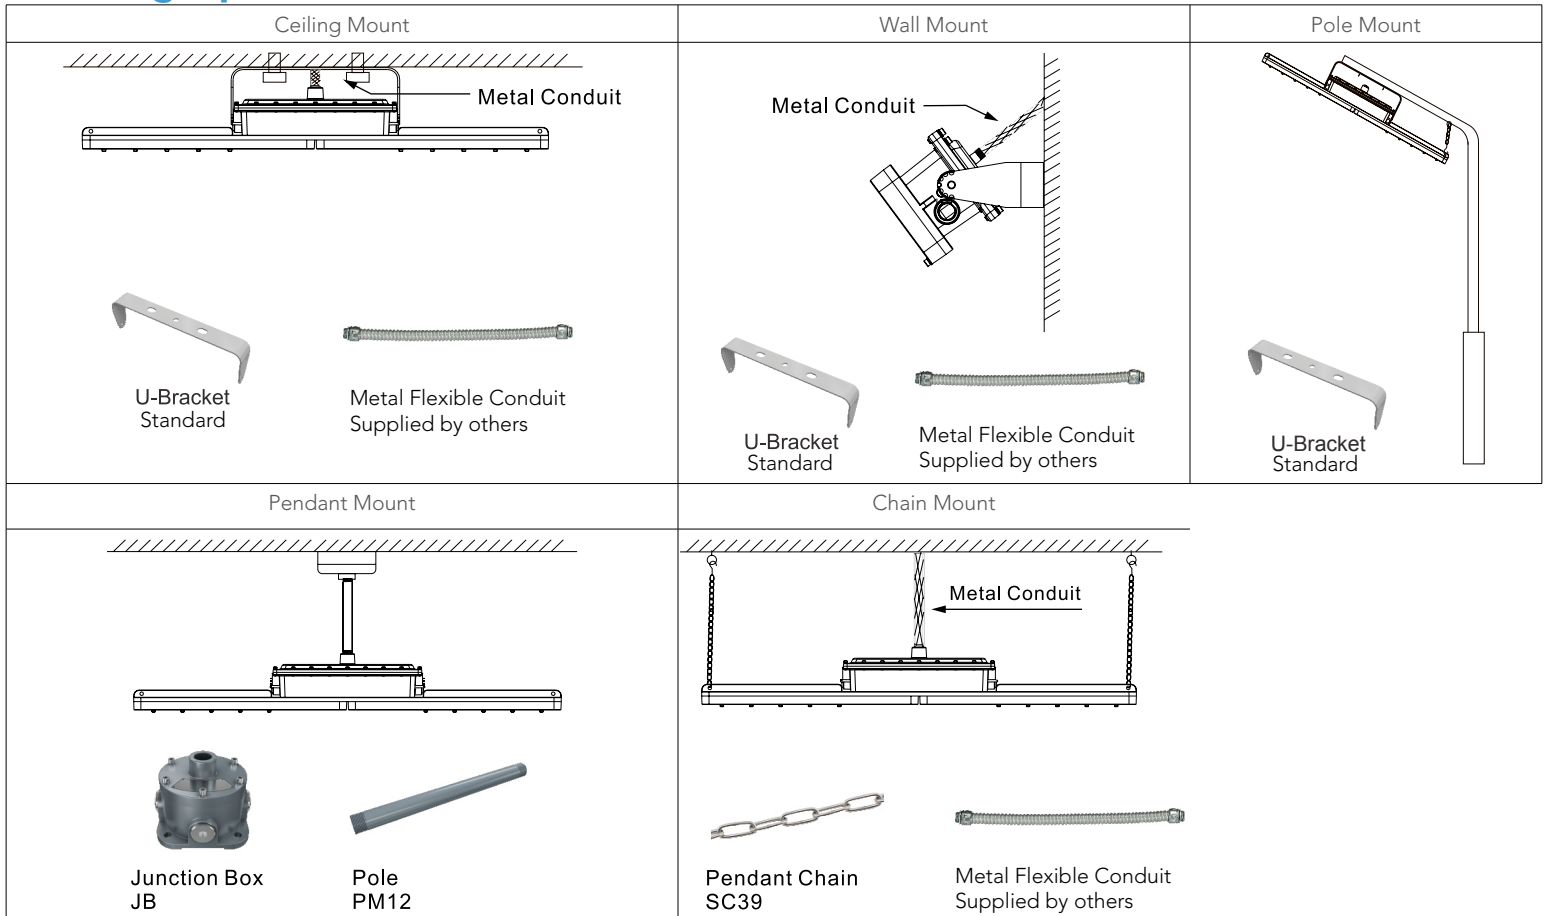

## Dimension

Item	Height	Width	Length
L2EP	8.13"	8.13"	23.23"
L4EP	8.12"	8.13"	46.61"

## Mounting Options