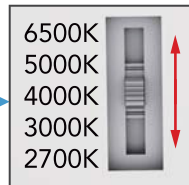

Dimension

Item	Wide	Depth	Height
LL-GNP	Ø6.8"	10.7"	5.9"

Features

CCT SELECTABLE

28W model has the function of field configurable CCTs.