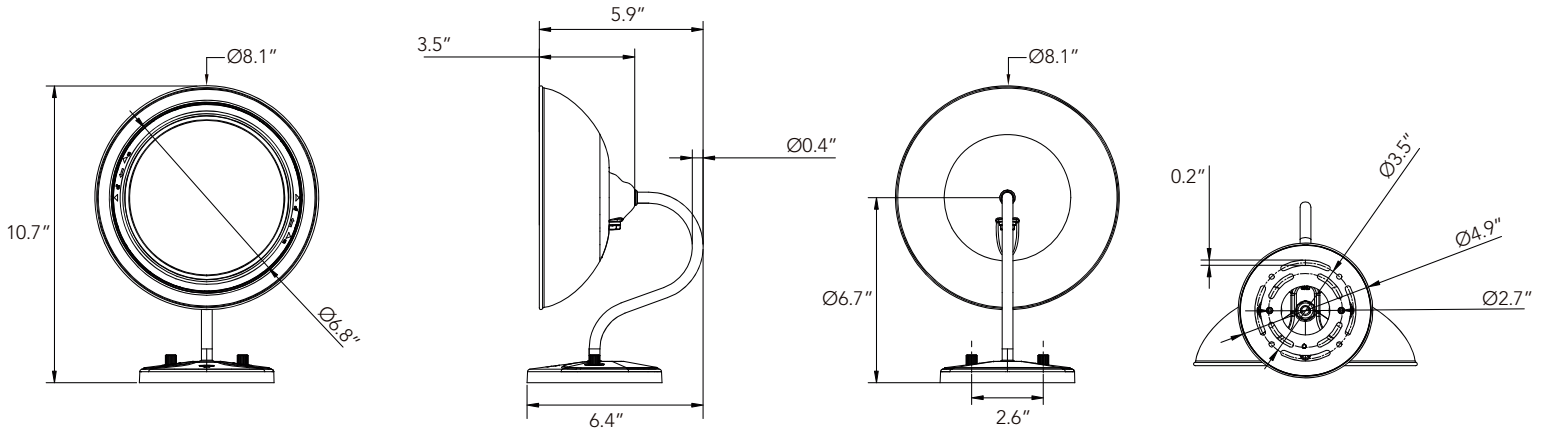

Multi-family, Community and many other commercial & residential applications.

Fixture Information

Size:	28W
Housing:	Die-cast Aluminum
Finish:	Protective powder coat
Color:	Standard: Bronze Custom Options: Black (BK) White (WH) Grey (GY) Custom (CUS)
Mounting:	Standard: Wall Mount
Lens:	Polycarbonate
CRI:	80
Power Factor:	.90
Sensor:	Standard: Photocell & Cap (120-277V)
Dimming:	Standard: 0-10V
Voltage:	Standard:120-277V
THD:	<20%
Operating Temperature:	(-40°F - 104°F)
Warranty:	10-Year Limited Warranty

General

Lifespan:

Up to 100,000 running hours

Ratings & Certificates

UL Listed For Wet Location
TAA Compliant/BAA Optional

Dimension

Item	Wide	Depth	Height
LL-GNP	Ø6.8"	10.7"	5.9"

Features