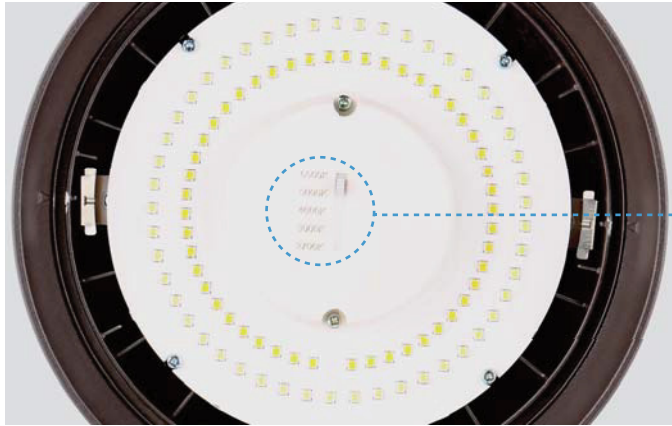

Gooseneck Premium

Description

The LITELUME™ LED GOOSENECK PREMIUM (LL-GNP) decorative luminaire incorporates a general light distribution for most applications. Constructed from heavy duty die-cast aluminum, the housing boasts outstanding corrosion protection, and unmatched versatility featuring 2700k,3000k,4000k,5000k,6500k CCT field selectable kelvin options along with a integrated photocell & cap.

Multi-family, Community and many other commercial & residential applications.

Fixture Information

Size:	28W
Housing:	Die-cast Aluminum
Finish:	Protective powder coat
Color:	Standard: Bronze Custom Options: Black (BK) White (WH) Grey (GY) Custom (CUS)
Mounting:	Standard: Wall Mount
Lens:	Polycarbonate
CRI:	80
Power Factor:	.90
Sensor:	Standard: Photocell & Cap (120-277V)
Dimming:	Standard: 0-10V
Voltage:	Standard:120-277V
THD:	<20%
Operating Temperature:	(-40°F - 104°F)
Warranty:	10-Year Limited Warranty

CCT SELECTABLE

28W model has the function of field configurable CCTs.

Project Name	
Catalog #	
Job Type	
Prepared By	
Notes	

Fixture Ordering Information

Part #	Wattage	Lumens	Kelvin	Voltage	Distribution
LL-GNP-28-5CCT-UNV-BZ-PC	28	3000	2700K 3000K 4000K 5000K 6500K	120-277	GENERAL
LL-GNP-28-5CCT-UNV-BK-PC	28	3000	2700K 3000K 4000K 5000K 6500K	120-277	GENERAL
LL-GNP-28-5CCT-UNV-WH-PC	28	3000	2700K 3000K 4000K 5000K 6500K	120-277	GENERAL
LL-GNP-28-5CCT-UNV-GY-PC	28	3000	2700K 3000K 4000K 5000K 6500K	120-277	GENERAL
LL-GNP-28-5CCT-UNV-CUS-PC	28	3000	2700K 3000K 4000K 5000K 6500K	120-277	GENERAL