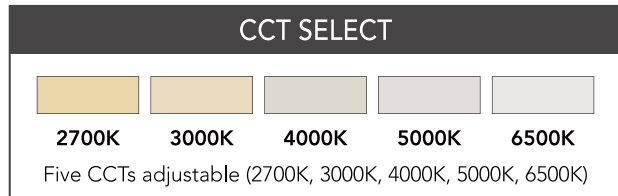

Multi-family, Community and many other commercial & residential applications.

Fixture Information

Size:	28W
Housing:	Die-cast Aluminum
Finish:	Protective powder coat
Color:	Standard: Bronze Custom Options: Black (BK) White (WH) Grey (GY) Custom (CUS)
Mounting:	Standard: Wall Mount
Lens:	Polycarbonate
CRI:	80
Power Factor:	.90
Sensor:	Standard: Photocell & Cap (120-277V)
Dimming:	Standard: 0-10V
Voltage:	Standard:120-277V
THD:	<20%
Operating Temperature:	(-40°F - 104°F)
Warranty:	10-Year Limited Warranty

Performance Data

Lumen Output:

3,000 lm

Lumens Per Watt (typical):

107 lm/W

CCT:

2700K
3000K
4000K
5000K
6500K

Distribution:

General

Lifespan:

Up to 100,000 running hours

Ratings & Certificates

UL Listed For Wet Location
TAA Compliant/BAA Optional

Dimension

Item	Wide	Depth	Height
LL-GNP	Ø6.8"	10.7"	5.9"

Features

CCT SELECTABLE

28W model has the function of field configurable CCTs.

Project Name	
Catalog #	
Job Type	
Prepared By	
Notes	

Fixture Ordering Information

Part #	Wattage	Lumens	Kelvin	Voltage	Distribution
LL-GNP-28-5CCT-UNV-BZ-PC	28	3000	2700K 3000K 4000K 5000K 6500K	120-277	GENERAL
LL-GNP-28-5CCT-UNV-BK-PC	28	3000	2700K 3000K 4000K 5000K 6500K	120-277	GENERAL
LL-GNP-28-5CCT-UNV-WH-PC	28	3000	2700K 3000K 4000K 5000K 6500K	120-277	GENERAL
LL-GNP-28-5CCT-UNV-GY-PC	28	3000	2700K 3000K 4000K 5000K 6500K	120-277	GENERAL
LL-GNP-28-5CCT-UNV-CUS-PC	28	3000	2700K 3000K 4000K 5000K 6500K	120-277	GENERAL