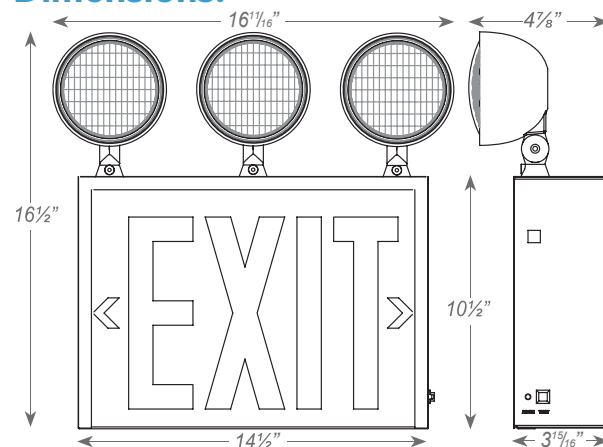

Dimensions: