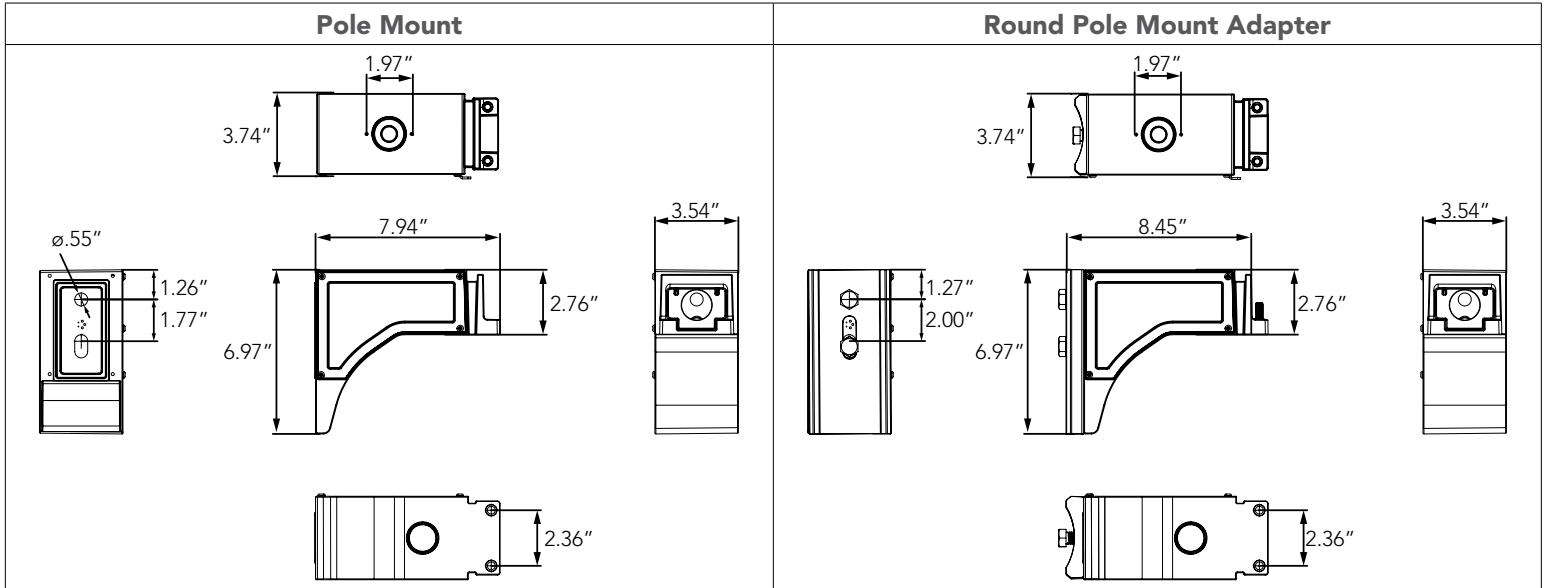

Pole Mount Pole Mount for ALECO

Project Name	
Catalog #	
Job Type	
Prepared By	
Notes	

Ordering Information

Part #	Description
ALECOPM	Pole Mount Kit Including Round Adapter ALECO

* Please contact LITELUME for all Custom Option Requests