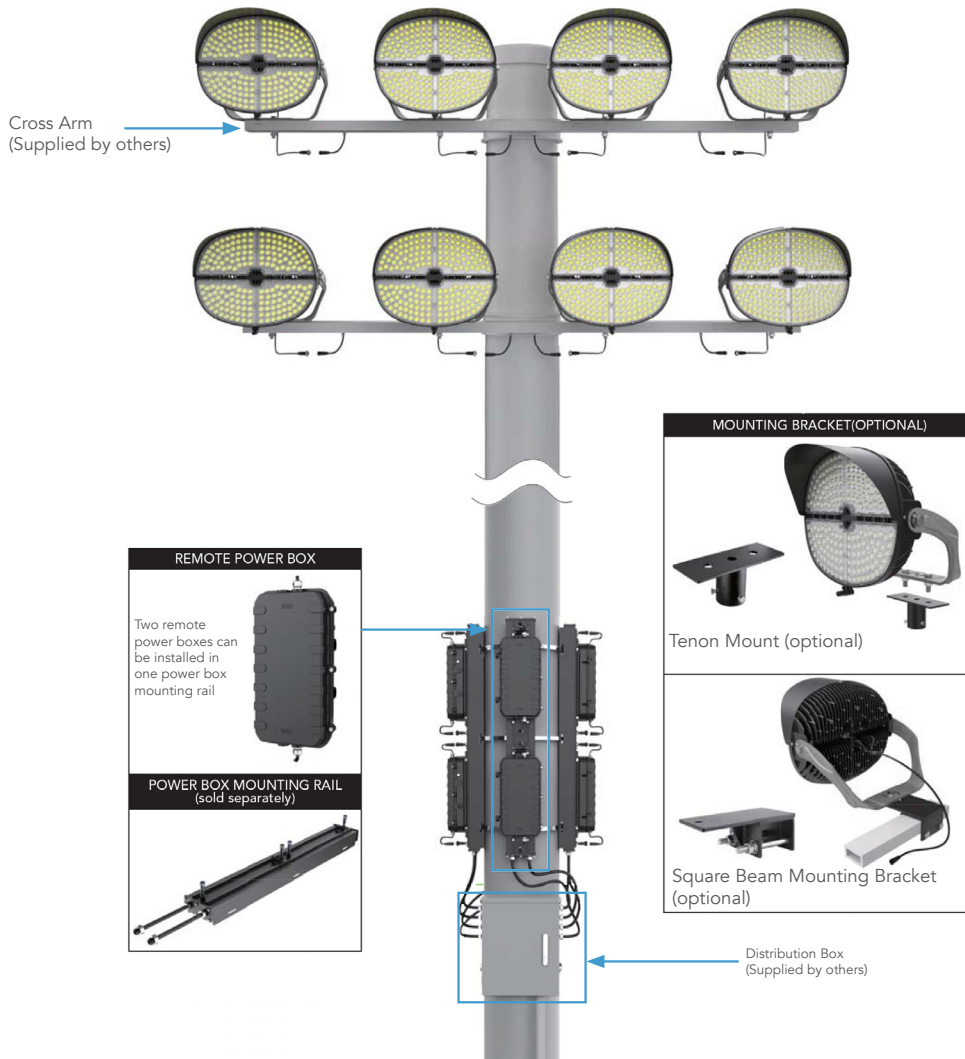

4H*4V
3H*3V

Lifespan:

Estimated 100,000-hour LED lifespan based on IES LM-80 results and TM-21 calculation

Ratings & Certificates

UL Listed For Wet Location
DLC Qualified
IP65 rated
Title 24 Compliant
TAA Compliant

Dimension

Item	Width	Length	Height
With Power Box Attached	23.8"	29.8"	19.7"
With Remote Power Box	23.8"	21.7"	19.7"

Photometrics

Beam Angle

3HX3V

4HX4V

Accessories

Black Top Visor (Default) 	Aiming Sight (Default) 	Tenon Mount (Option) 	Square Beam Mounting Bracket (sold separately) 
Extension Cord - Up to 164' 	Power Box Mounting Rail (sold separately) 	Glare Control Shield (Option) 	Integrated Control (Option) 

Remote Power Box (Optional)

The LL-SLP (GENERATION 3) supports remote installation of the power supply. Simple installation, access and maintenance of the equipment is available with this option by placing the Remote Power Box at the bottom of the pole.

Power box Attached (Optional)

The LL-SLP (GENERATION 3) supports installation of the power supply directly to the fixture. Simple installation and wiring.

Integrated Controls

The fixture is compatible with Synapse™ wireless control system, including RGB sport lighting. It offers a smart, stable and imaginative lighting control solution to your sports facility.