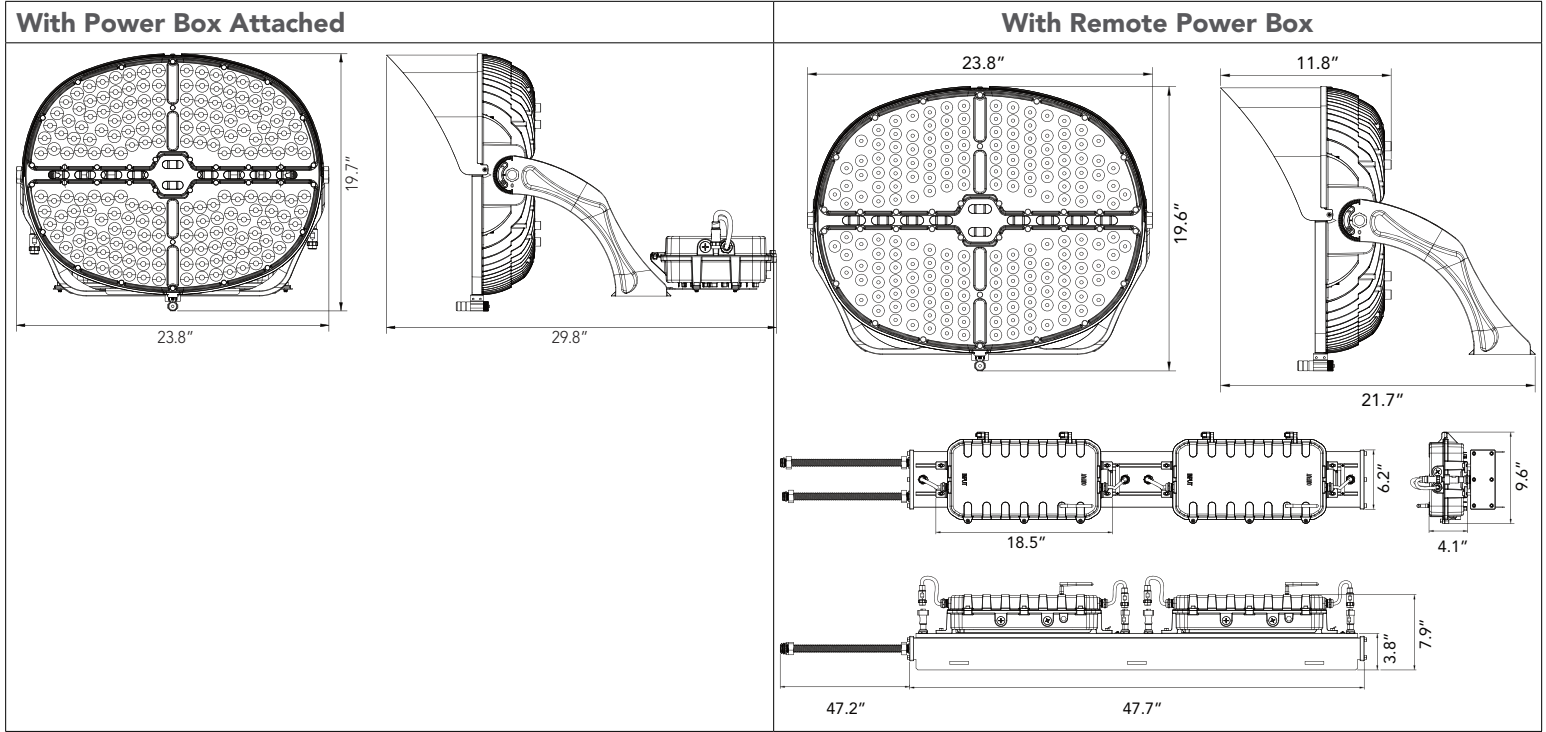

Fixture Information

Size:	650W/850W
Housing:	Heavy Duty Die-cast Aluminum Housing
Finish:	Protective powdercoat
Color:	Standard: Standard: Black (BK) Custom Options Available
Mounting:	Standard: Heavy Duty Yoke Optional: Tenon Mount Adapter Square Beam Mounting Bracket
LED Driver:	Ultra High Efficiency (Up to 95%) Isolated 0-10V/PWM/3-Timer-Modes Dimmable Always-on Auxiliary Power: 12Vdc Controls ready Input Surge Protection: DM 6kV, CM 10kV IP67 and UL Wet / Dry / Damp Location. Built in surge suppression with max 40KV.
Voltage:	Standard: 200-480V Optional: 120-277V
THD:	≤20%
Power Factor:	≥90%
CRI:	70
EPA:	2.54
Operating Temperature:	40°F to 122°F
Warranty:	10-Year Limited Warranty

4H*4V
3H*3V

Lifespan:

Estimated 100,000-hour LED lifespan based on IES LM-80 results and TM-21 calculation

Ratings & Certificates

UL Listed For Wet Location
DLC Qualified
IP65 rated
Title 24 Compliant
TAA Compliant

Dimension

Item	Width	Length	Height
With Power Box Attached	23.8"	29.8"	19.7"
With Remote Power Box	23.8"	21.7"	19.7"

Photometrics

Beam Angle

3HX3V

4HX4V

Accessories

Black Top Visor (Default) 	Aiming Sight (Default) 	Tenon Mount (Option) 	Square Beam Mounting Bracket (sold separately) 
Extension Cord - Up to 164' 	Power Box Mounting Rail (sold separately) 	Glare Control Shield (Option) 	Integrated Control (Option) 

Remote Power Box (Optional)

The LL-SLP (GENERATION 3) supports remote installation of the power supply. Simple installation, access and maintenance of the equipment is available with this option by placing the Remote Power Box at the bottom of the pole.