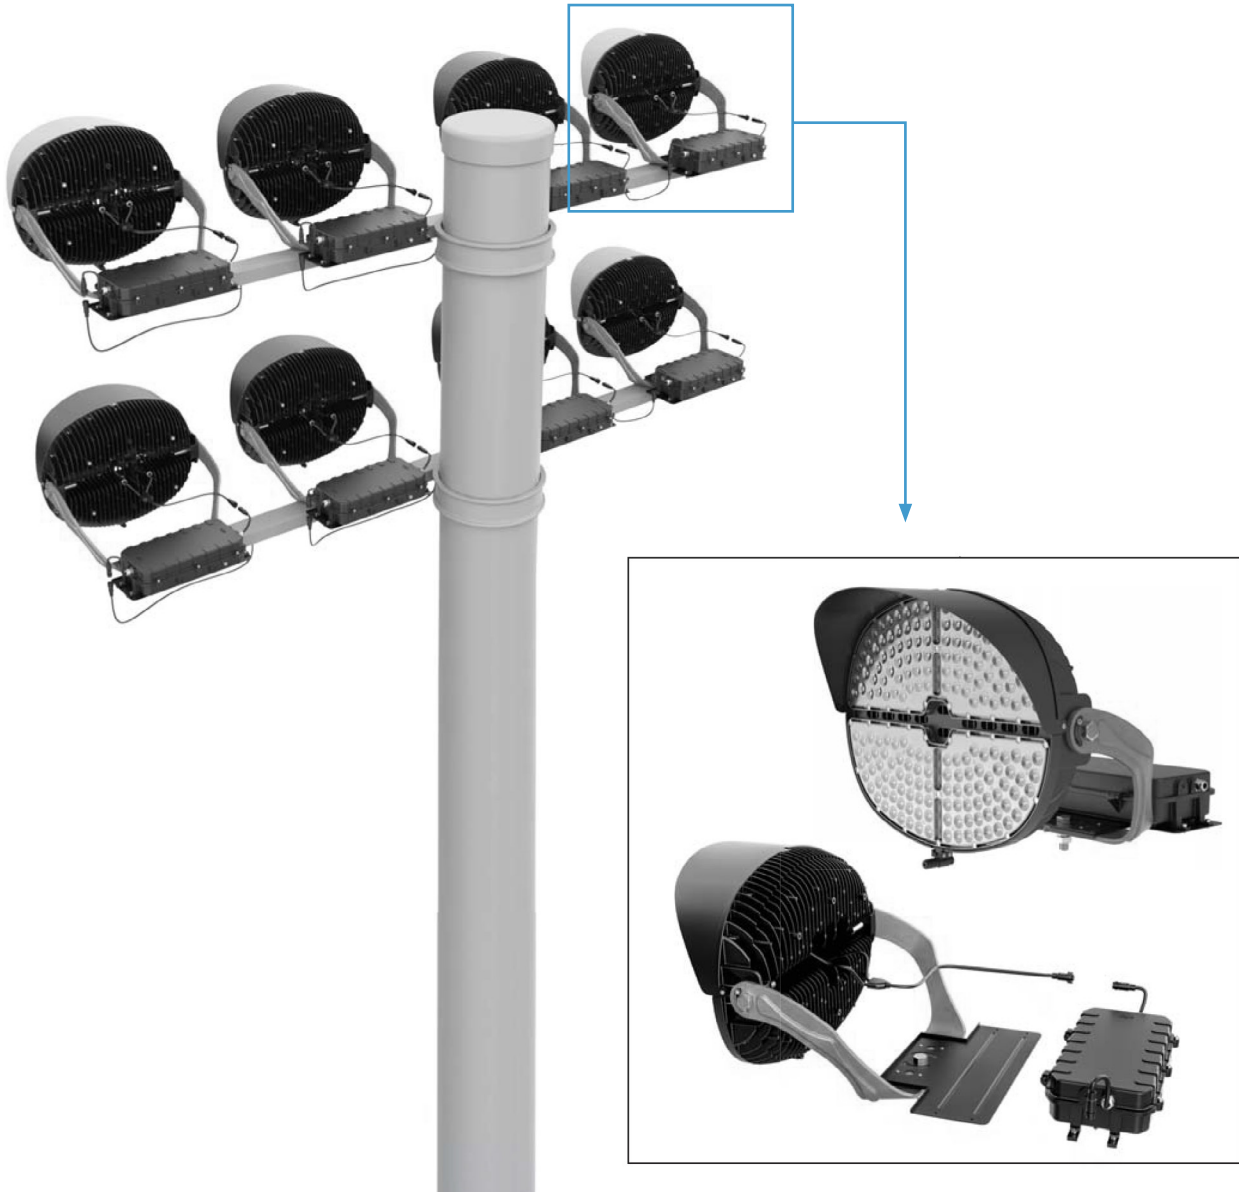

Dimension

Item	Width	Length	Height
With Power Box Attached	23.8"	29.8"	19.7"
With Remote Power Box	23.8"	21.7"	19.7"

Photometrics

Beam Angle

3HX3V

4HX4V

Accessories

Black Top Visor (Default) 	Aiming Sight (Default) 	Tenon Mount (Option) 	Square Beam Mounting Bracket (sold separately) 
Extension Cord - Up to 164' 	Power Box Mounting Rail (sold separately) 	Glare Control Shield (Option) 	Integrated Control (Option) 

Remote Power Box (Optional)

The LL-SLP (GENERATION 3) supports remote installation of the power supply. Simple installation, access and maintenance of the equipment is available with this option by placing the Remote Power Box at the bottom of the pole.

Power box Attached (Optional)

The LL-SLP (GENERATION 3) supports installation of the power supply directly to the fixture. Simple installation and wiring.

Integrated Controls

The fixture is compatible with Synapse™ wireless control system, including RGB sport lighting. It offers a smart, stable and imaginative lighting control solution to your sports facility.