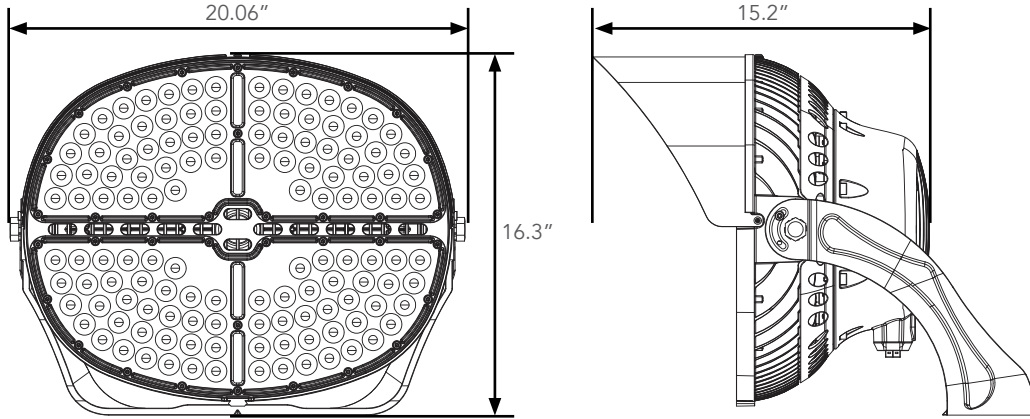

Fixture Information

Size:	350W/505W/600W
Housing:	Heavy Duty Die-cast Aluminum Housing
Finish:	Protective powdercoat
Color:	Standard: Black (BK) Custom Options Available
Mounting:	Standard: Heavy Duty Yoke Optional: Tenon Mount Adapter
LED Driver:	Ultra High Efficiency (Up to 95%) Isolated 0-10V/PWM/3-Timer-Modes Dimmable Always-on Auxiliary Power: 12Vdc Controls ready Input Surge Protection: DM 6kV, CM 10kV IP67 and UL Wet / Dry / Damp Location
Controls:	Wireless Network Lighting Controls
Voltage:	Standard: 120-277V Optional: 480V
Power Factor:	.90 or greater
CRI:	70
EPA:	2.11
Operating Temperature:	-40°F to 131°F
Warranty:	10-Year Limited Warranty

4H*4V

Lifespan:

Up to 100,000 running hours

Ratings & Certificates

UL Listed For Wet Location
DLC Qualified
IP65 rated
Title 24 Compliant

Dimension & Weight

Item	Width	Length	Height	Weight
Sports Lighter Premium	17.46"	23.80"	18.50	64 lbs