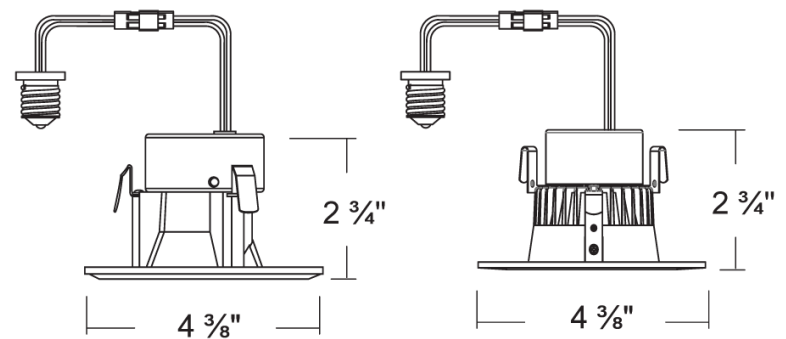

Description

3.5" LED Trims

Features:

- Available in 3000k and 4000k color temperatures.*
- Long-life LEDs provide at least 70% of initial lumen output (L70) for 50,000 hours of operation.**
- Provides at least 560 nominal lumens.
- 9 nominal watts.
- Color rendering index (Ra) > 90.
- 120 AC voltage is standard.
- Dimmable down to 10% with most line voltage dimmers.
- Die-cast housing painted white.
- Easy installation in new construction or remodel applications. Equipped with torsion springs.
- E26 medium screw-base (Edison) connector comes standard.
- Compatible with 3.25-3.5" ceiling cut-outs.
- Compatible with BL350 series.
- This device is not intended for use with emergency exits.

Dimensions

Project Name	
Catalog #	
Job Type	
Prepared By	
Notes	

Cans Ordering Information

Model	Description
LL-BL350ICATLEDNND-QN	3.5" Dedicated LED IC Housing For New Construction Applications
LL-BL350ICATLEDRND-Q	3.5" Dedicated LED IC Housing For Remodel Applications