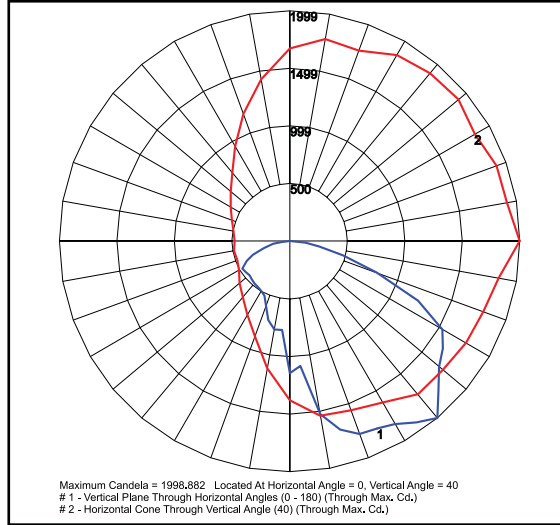

LL-ARCS-65-50-UNV-T5-BK