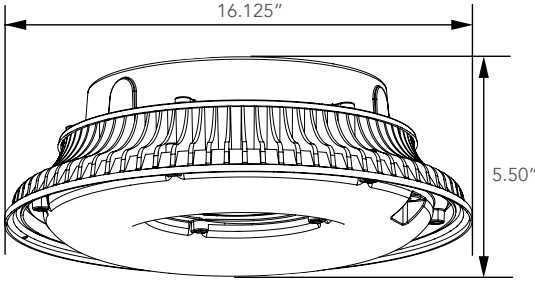

### Dimension

Item	Height	Diameter
30W/37W/48W/65W	5.50"	16.125"