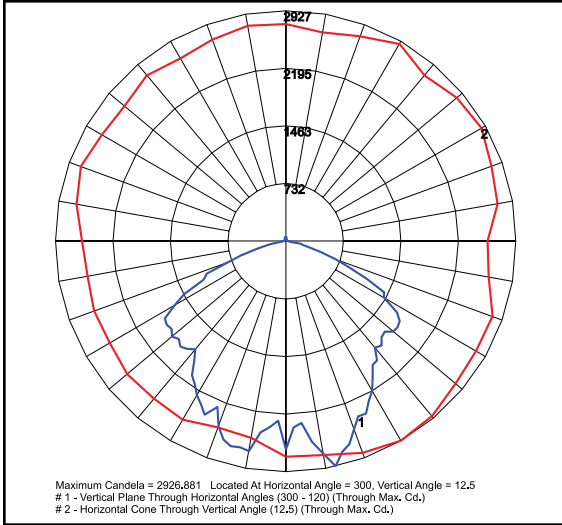

Photometric

LL-ARCS-84-50-UNV-T5-BK