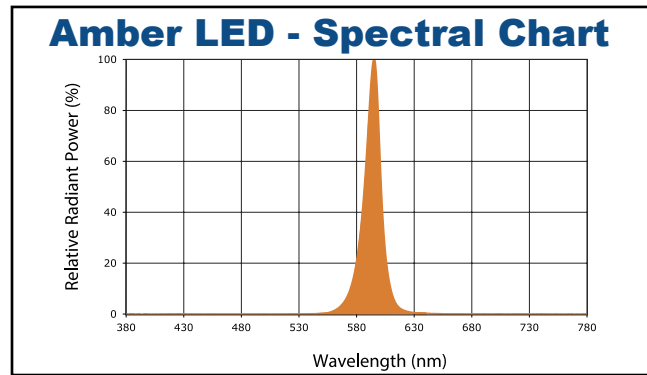

Dimension

Item	Height	Width
15W	41.375"	7"

Photometric

LL-ALBSFT-15-AMB-UNV-T5