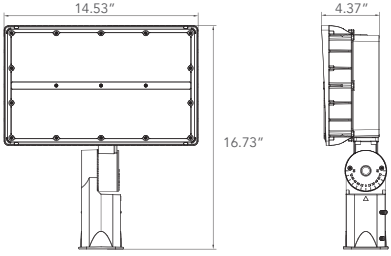

Dimension

Item	Width	Length	Height	Weight
Floodlight (135W) w/ Slipfitter Mount	4.37"	14.53"	16.73"	14.171 lb
Floodlight (135W) w/ Trunnion Mount	4.37"	14.53"	12.56"	13.431 lb
Floodlight (200W) w/ Slipfitter Mount	4.37"	14.53"	16.73"	14.146 lb
Floodlight (200W) w/ Trunnion Mount	4.37"	14.53"	12.56"	14.405 lb

Slipfitter Mount